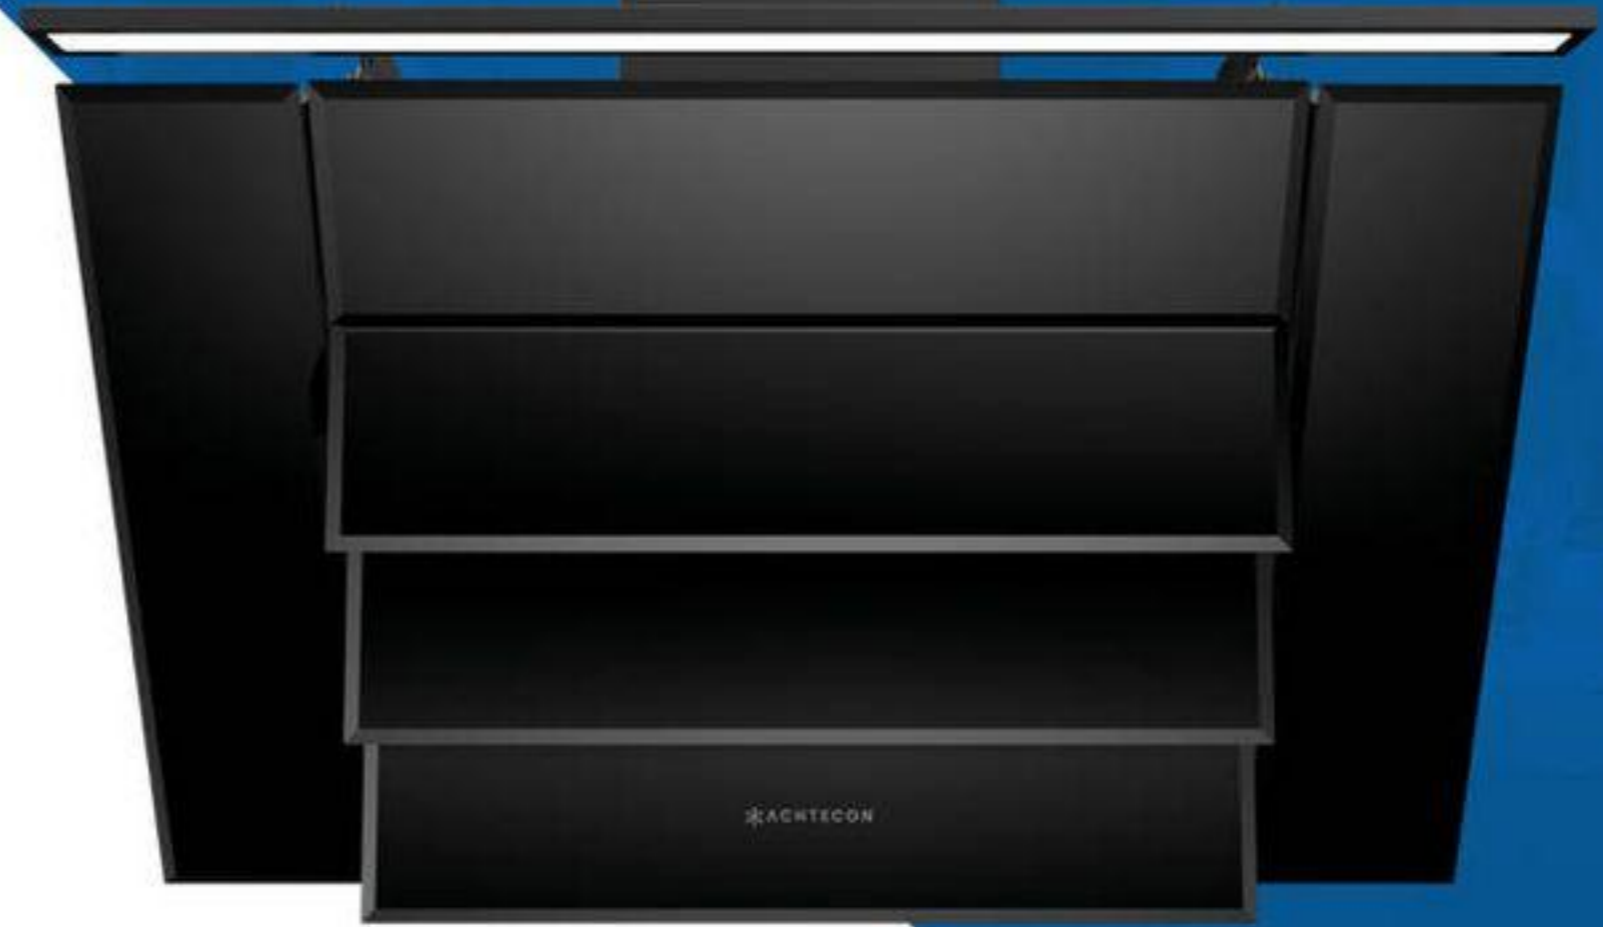

ACHTECON

PRODUCT INFORMATION

Model	AGW1001
Dimensions	90 cm
Filter	Metal Housing Alu Filter
Air Outlet Size	Ø 150/Ø 120 mm
Control	Slider
Piston	Yes
Color	Black and White
Optional	Remote Control, Carbon Filters
Extras	Automatic opening and closing. Patent pending super silent dual fan. XXL cavity for more stable and extra power suction. Power plus motor cabinet. metal fan cover. Easy mounting hanger design. Full face opening for filter change. Full glass with bevelled finish.