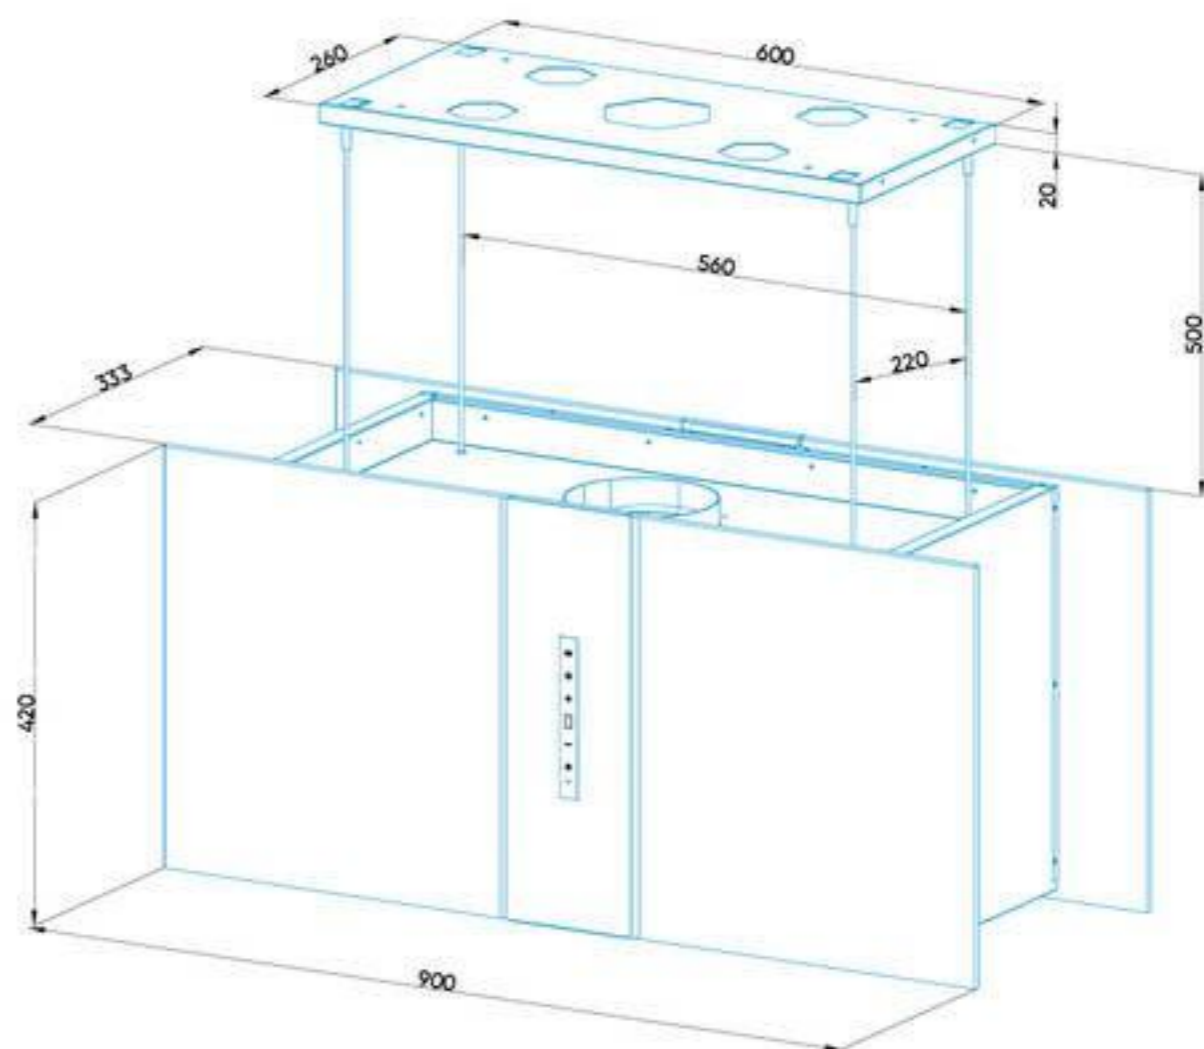

ACHTECON

PRODUCT INFORMATION

Model	AGB3066
Dimensions	520 mm
Filter	3 Layer Alu Filter
Air Outlet Size	Ø 120 mm
Control	Touch Control
Piston	No
Telescopic Chimney	No
Color	Black-White-Cream
Optional	Carbon Filters
Extras	Touch control. 3 power levels. Led lighting. Aluminum filter.

ACHTECON

PRODUCT INFORMATION

Model	AGI 1065
Dimensions	90 Cm
Filter	4 Layer Alluminium + Carbon Filter
Air Outlet Size	Ø150 Mm
Control	Touch Control With Display + Remote Control
No Return Valve	Yes
Telescopic Chimney	No
Color	Grey Body White Glass
Optionel	Inox Filter
Extras	High Efficiency Motor Easy Fix Assembly System Ambience Lighting