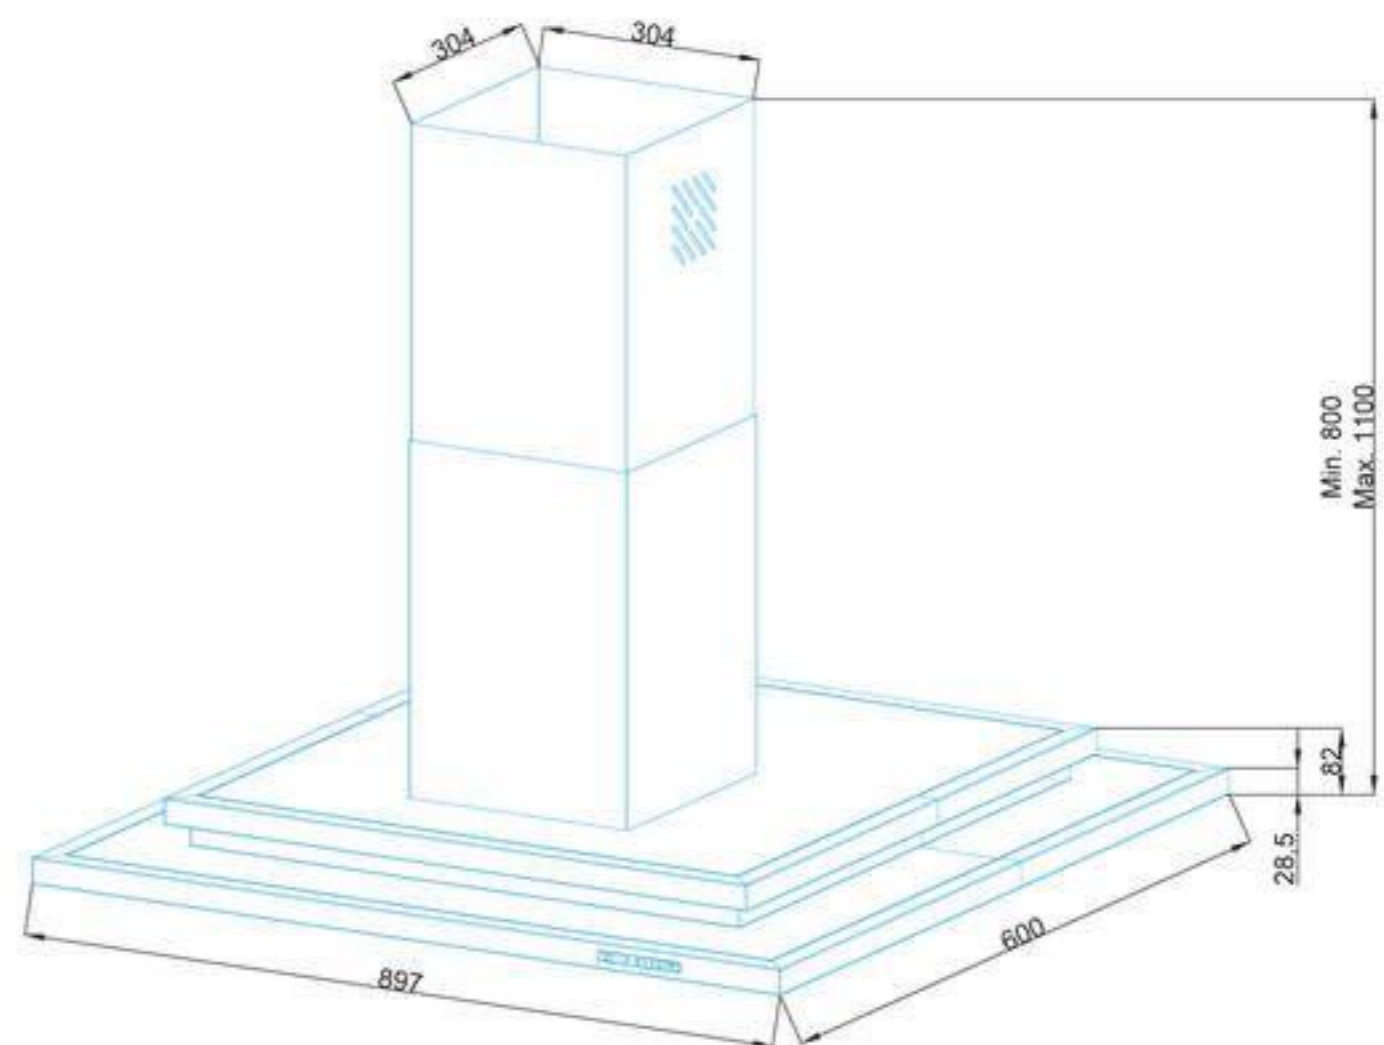

*ACHTECON

ACHTECON

PRODUCT INFORMATION

Model	AG11045
Dimensions	90 cm
Filter	4x4 Layer Alu Filter
Air Outlet Size	Ø 150/Ø 120 mm
Control	Tactile Control With Led Display
No Return Valve	Yes
Saturation Filter Alarm	Yes
Telescopic Chimney	Yes
Color	Inox
Optional	Carbon Filters, Buffle Filter
Extras	High efficiency motor.