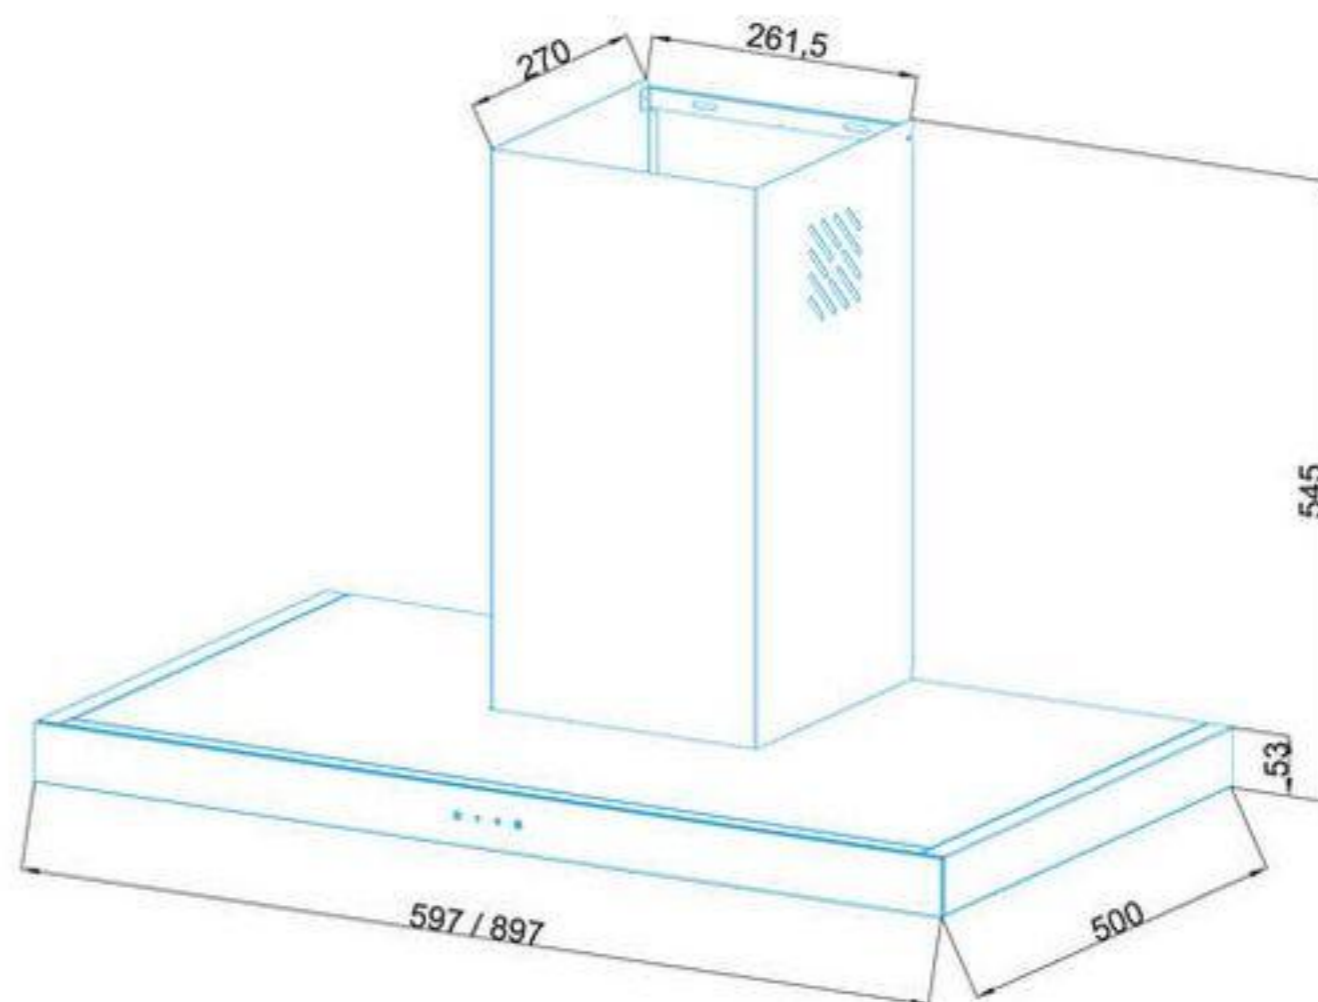

Model	AGT2023
Dimensions	60-90 cm
Filter	4 Layer Alu Filter
Air Outlet Size	Ø 150/Ø 120 mm
Control	Touch Control
No Return Valve	Yes
Telescopic Chimney	1x490 mm
Color	Inox - Black - White - Cream
Optional	Carbon Filters, Buffle Filter
Extras	Touch control. Easy mounting hanger design. Full glass panel.