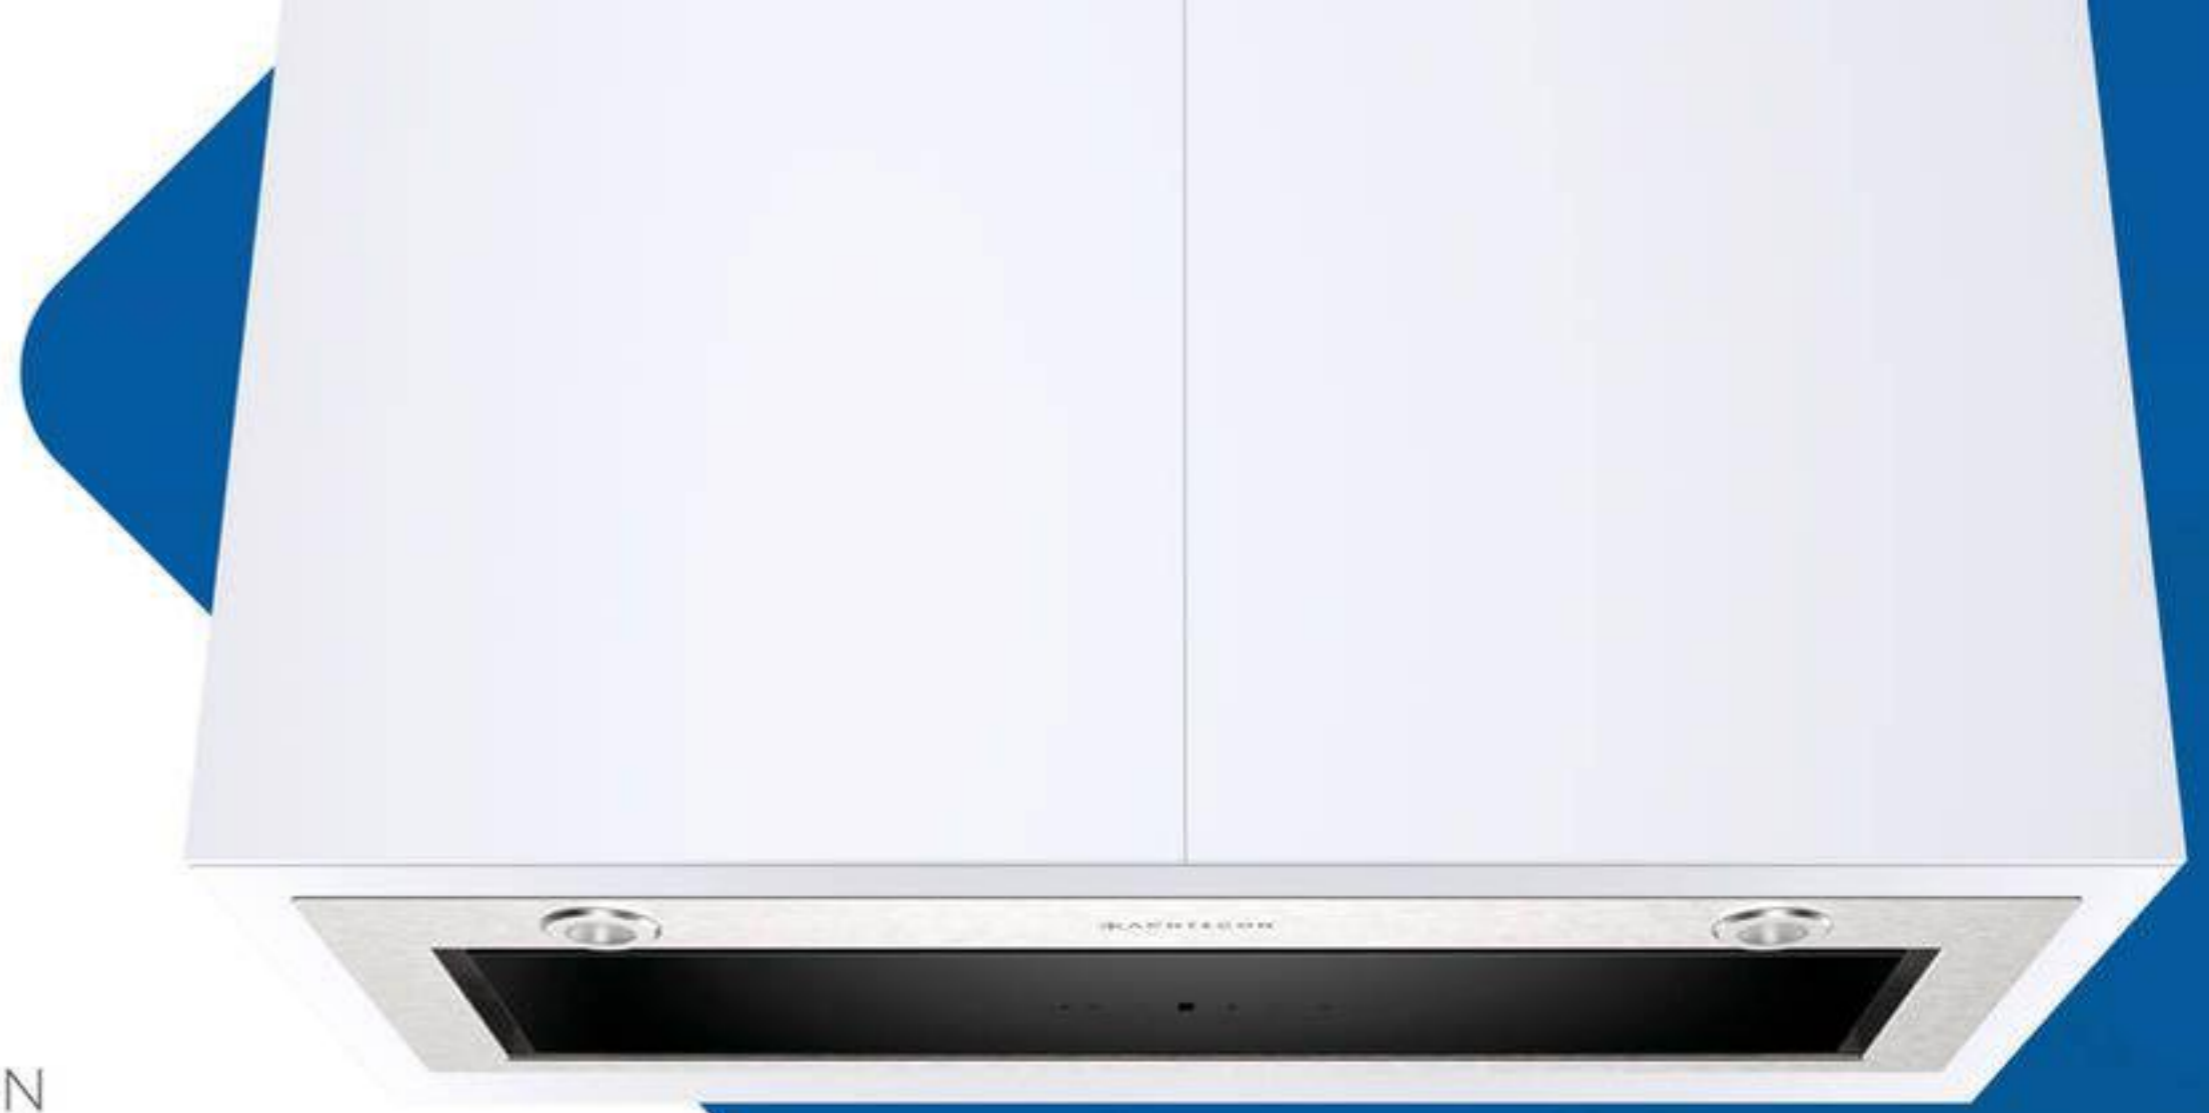

ACHTECON

PRODUCT INFORMATION

Model	AGB1031
Dimensions	52-82 cm
Filter	4 Layer Alu Filter
Air Outlet Size	Ø 150/Ø 120 mm
Control	Touch Control With Display
No Return Valve	Yes
Saturation Filter Alarm	Yes
Color	Black - White - Cream
Optional	Carbon Filters, Remote Control
Extras	High efficiency motor. Easy fix assembly system. Full glass.