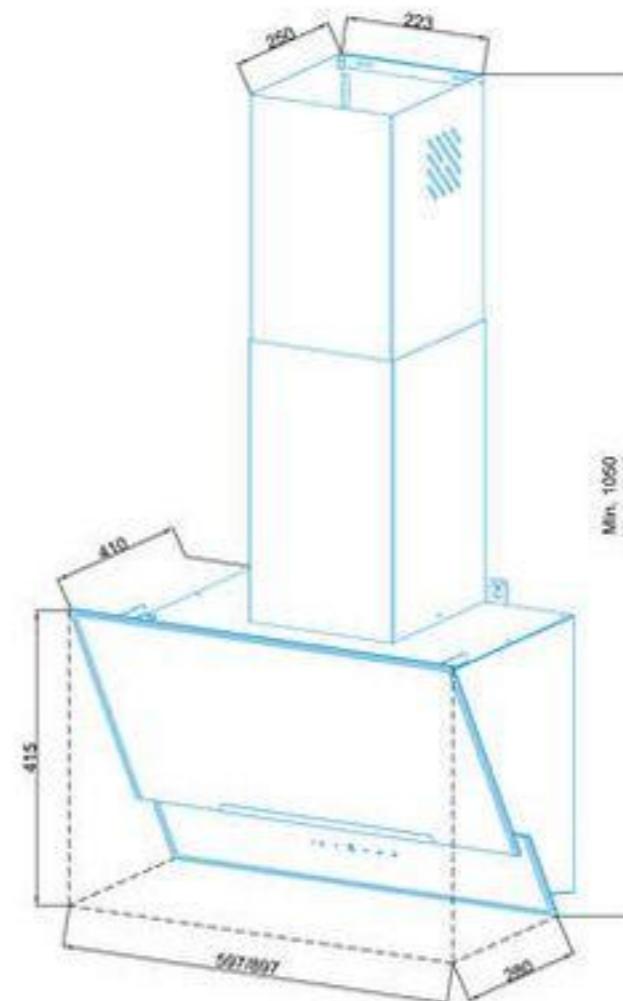

*ACHTECON

ACHTECON

PRODUCT INFORMATION

Model	AGW3010
Dimensions	60-90 cm
Filter	4 Layer Alu Filter
Air Outlet Size	Ø 150 / Ø 120 mm
Control	Touch Control With Display
No Return Valve	Yes
Saturation Filter Alarm	Yes
Telescopic Chimney	Yes
Color	Black/Brass - White/Grey - Cream/Brass
Optional	Remote Control, Carbon Filters, Piston
Extras	L cavity for more stable and extra power suction. Full glass.