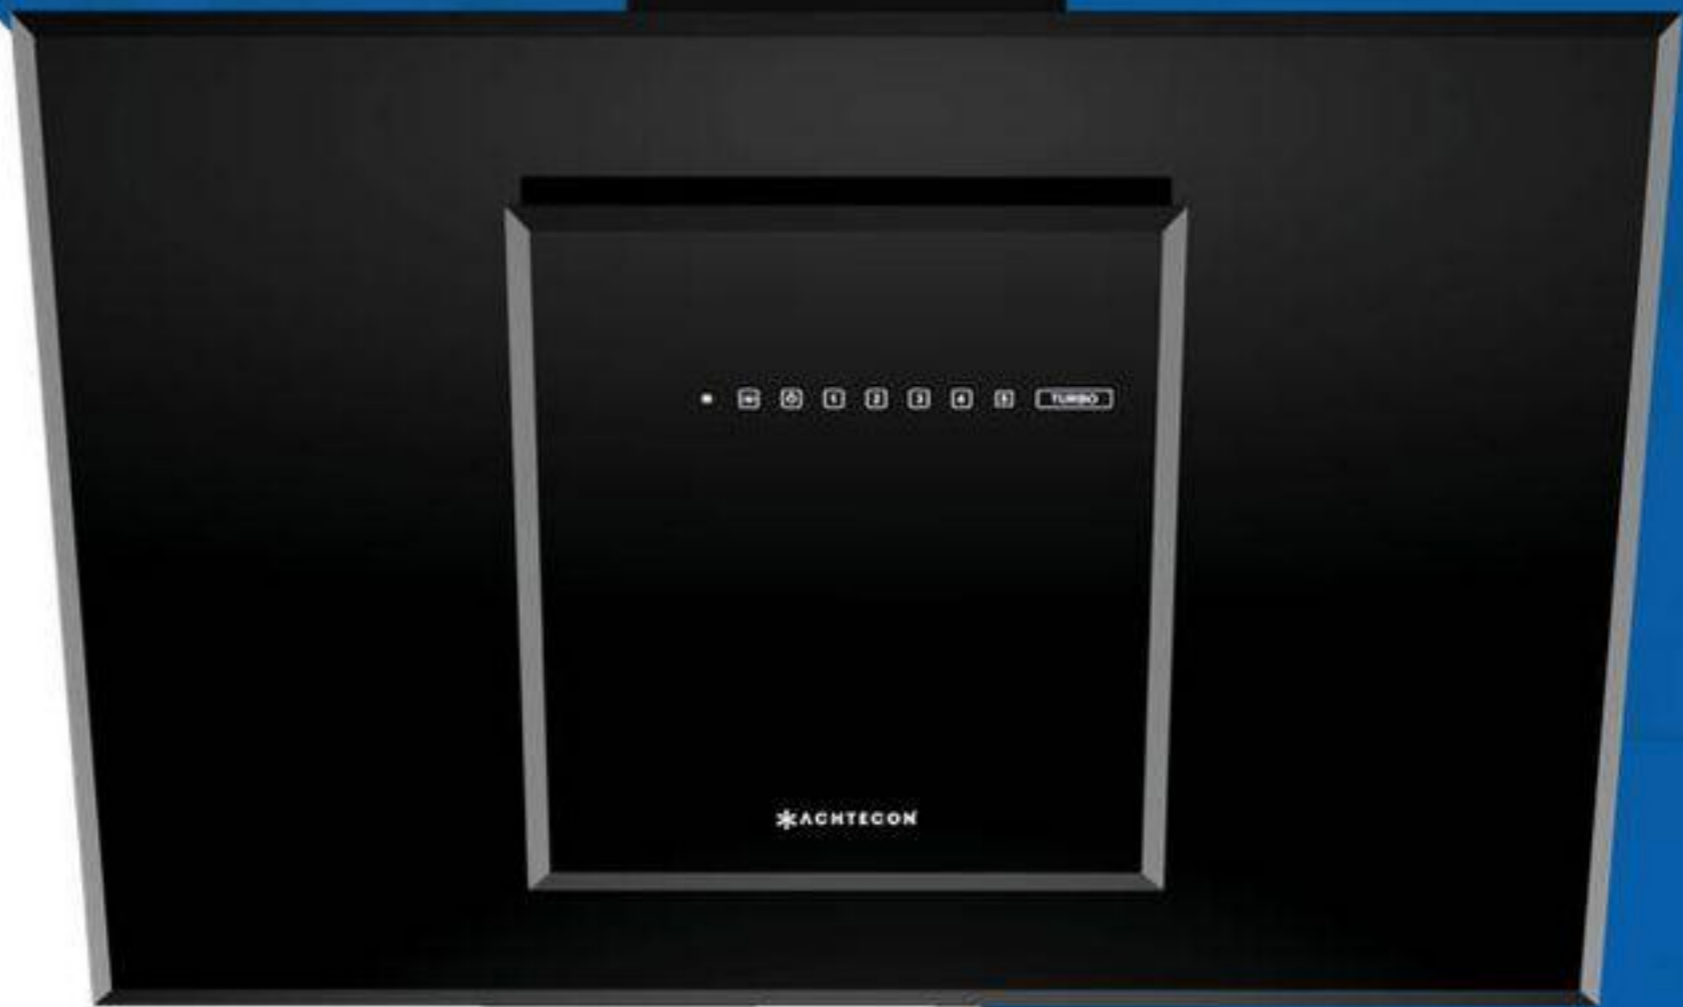

ACHTECON

PRODUCT INFORMATION