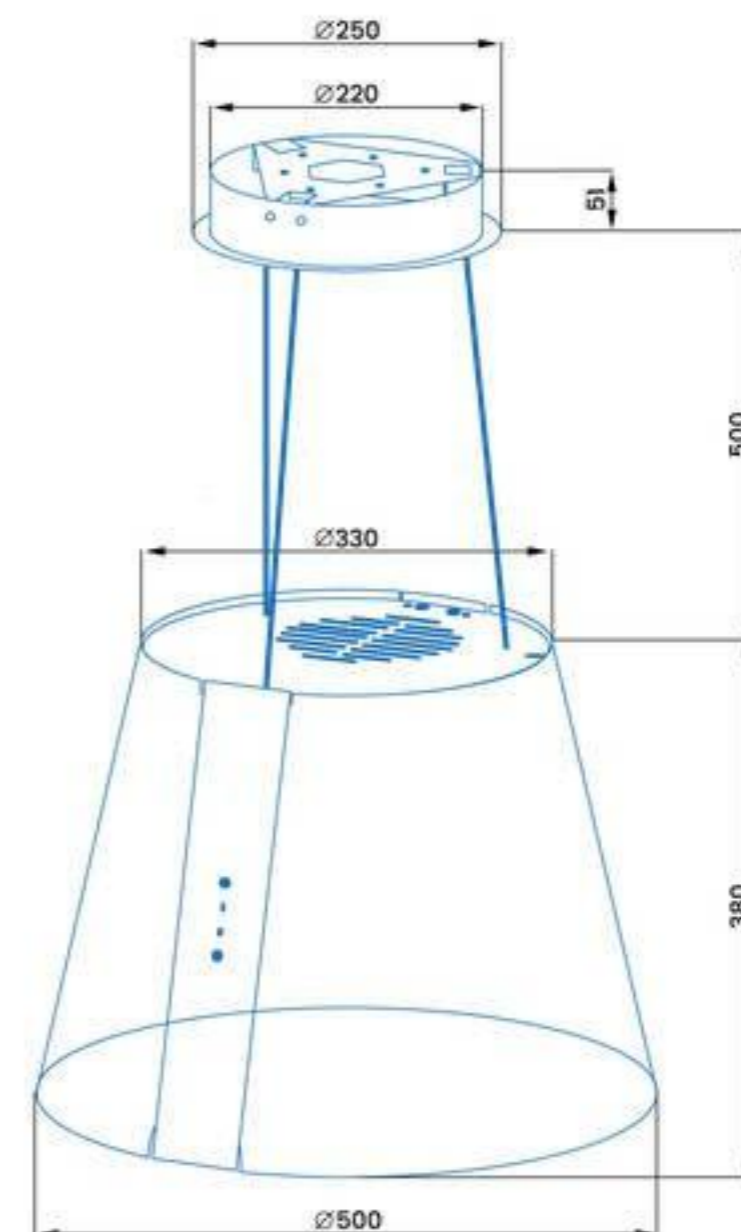

ACHTTECON®

ACHTECON

PRODUCT INFORMATION

Model	AG11060
Dimensions	500 mm
Filter	4 Layer Alu Filter
Air Outlet Size	Ø 150/Ø 120 mm
Control	Push Button Control
Piston	No
Telescopic Chimney	No
Color	Black-White Glass
Optional	Carbon Filters, Buffle Filter, Remote Control
Extras	High efficiency motor. Touch control with central led display. 5 power levels. Extra clear flush led lighting. Aluminum filter. Full glass.

ACHTECON

PRODUCT INFORMATION

Model	AGI2061
Dimensions	500 mm
Filter	4 Layer Alu Filter
Air Outlet Size	Ø 150/Ø 120 mm
Control	PUSH BUTTON CONTROL
Piston	No
Telescopic Chimney	No
Color	Black-White
Optional	Carbon Filters,Buffe Filter, Remote Control
Extras	High efficiency motor. Push button. 3 power levels. Extra clear flush led lighting. Aluminum filter. Full glass.