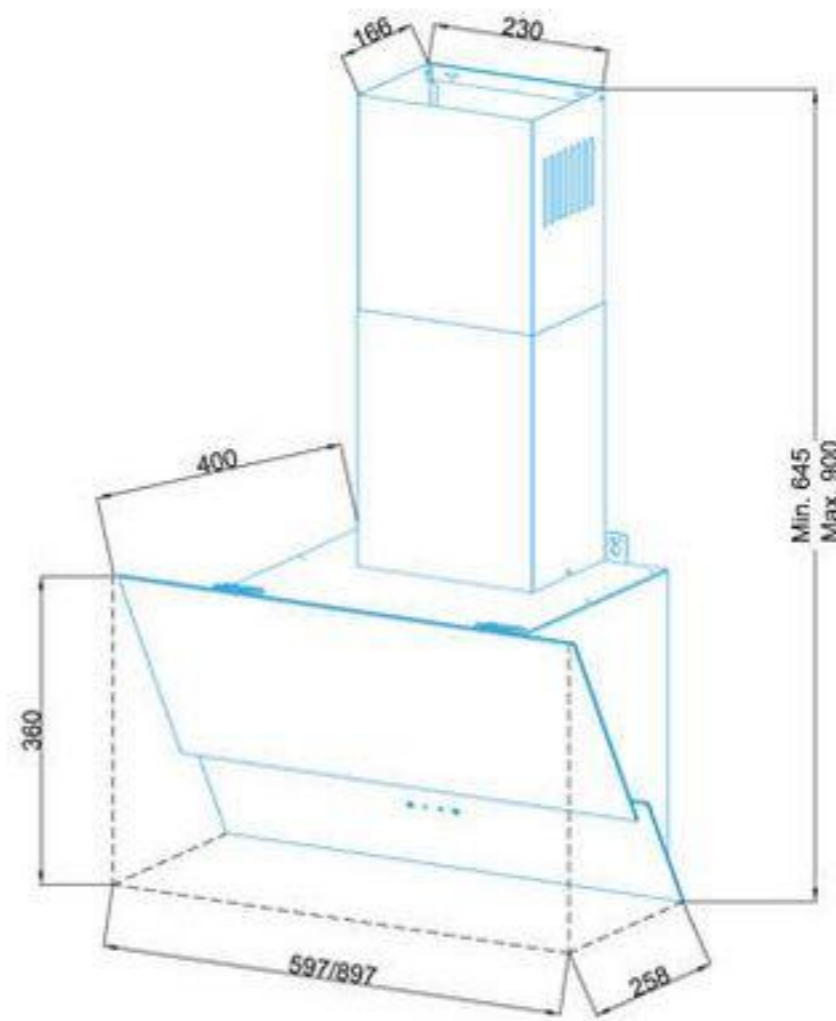

*ACHTECON

ACHTECON

PRODUCT INFORMATION

Model	AGW4014
Dimensions	60-90 cm
Filter	3 Layer Alu Filter
Air Outlet Size	Ø 120 mm
Control	Touch Control
No Return Valve	Yes
Telescopic Chimney	2X290 mm
Color	Black - White - Cream
Optional	Piston, Carbon Filters
Extras	M cavity. Full glass.

*ACHTECON

ACHTECON

PRODUCT INFORMATION

Model	AGW4015
Dimensions	60-90 cm
Filter	3 Layer Alu Filter
Air Outlet Size	Ø 120 mm
Control	Touch Control
No Return Valve	Yes
Telescopic Chimney	2X290 mm
Color	Black - White - Cream
Optional	Piston, Carbon Filters
Extras	M cavity. Full glass.

ACHTECON

PRODUCT INFORMATION

Model	AGW4016
Dimensions	60-90 cm
Filter	3 Layer Alu Filter
Air Outlet Size	Ø 120 mm
Control	Touch Control
No Return Valve	Yes
Telescopic Chimney	2X290 mm
Color	Black - White - Cream
Optional	Piston, Carbon Filters
Extras	M cavity. Full glass.