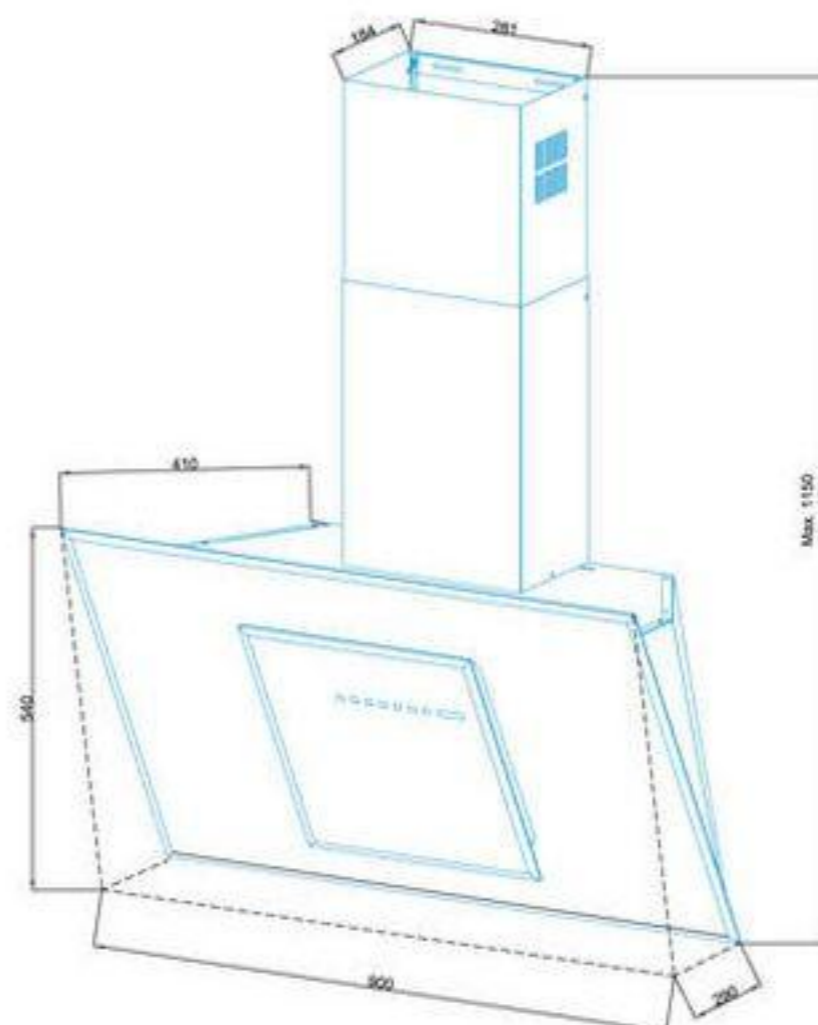

*ACHTECON

ACHTECON

PRODUCT INFORMATION

Model	AGW1004
Dimensions	90 cm
Motor Power	280 w
Filter	4 Layer Alu Filter
Air Outlet Size	Ø 150 / Ø 120 mm
Control	Touch Control
Telescopic Chimney	Yes
Color	Black and White
Optional	Remote Control, Carbon Filters
Extras	Patent pending super silent dual fan. XXL cavity for more stable and extra power suction. Metal fan cover. Easy mounting hanger design. Full glass.