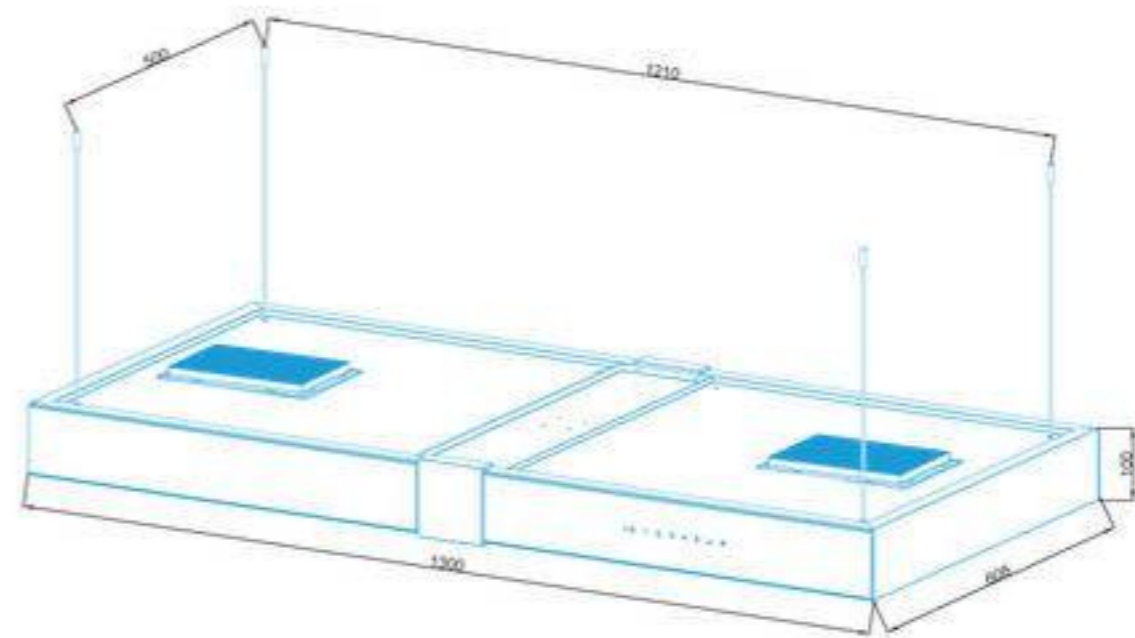

ACHTTECON

ACHTECON

PRODUCT INFORMATION

Model	AG11049
Dimensions	90 cm
Filter	4 Layer Alu Filter
Air Outlet Size	Ø 150/Ø 120 mm
Control	Touch Control With Display
No Return Valve	Yes
Saturation Filter Alarm	Yes
Color	Black - White - Glass
Optional	Carbon Filters, Remote Control, Buffle Filter
Extras	High efficiency motor. Full glass