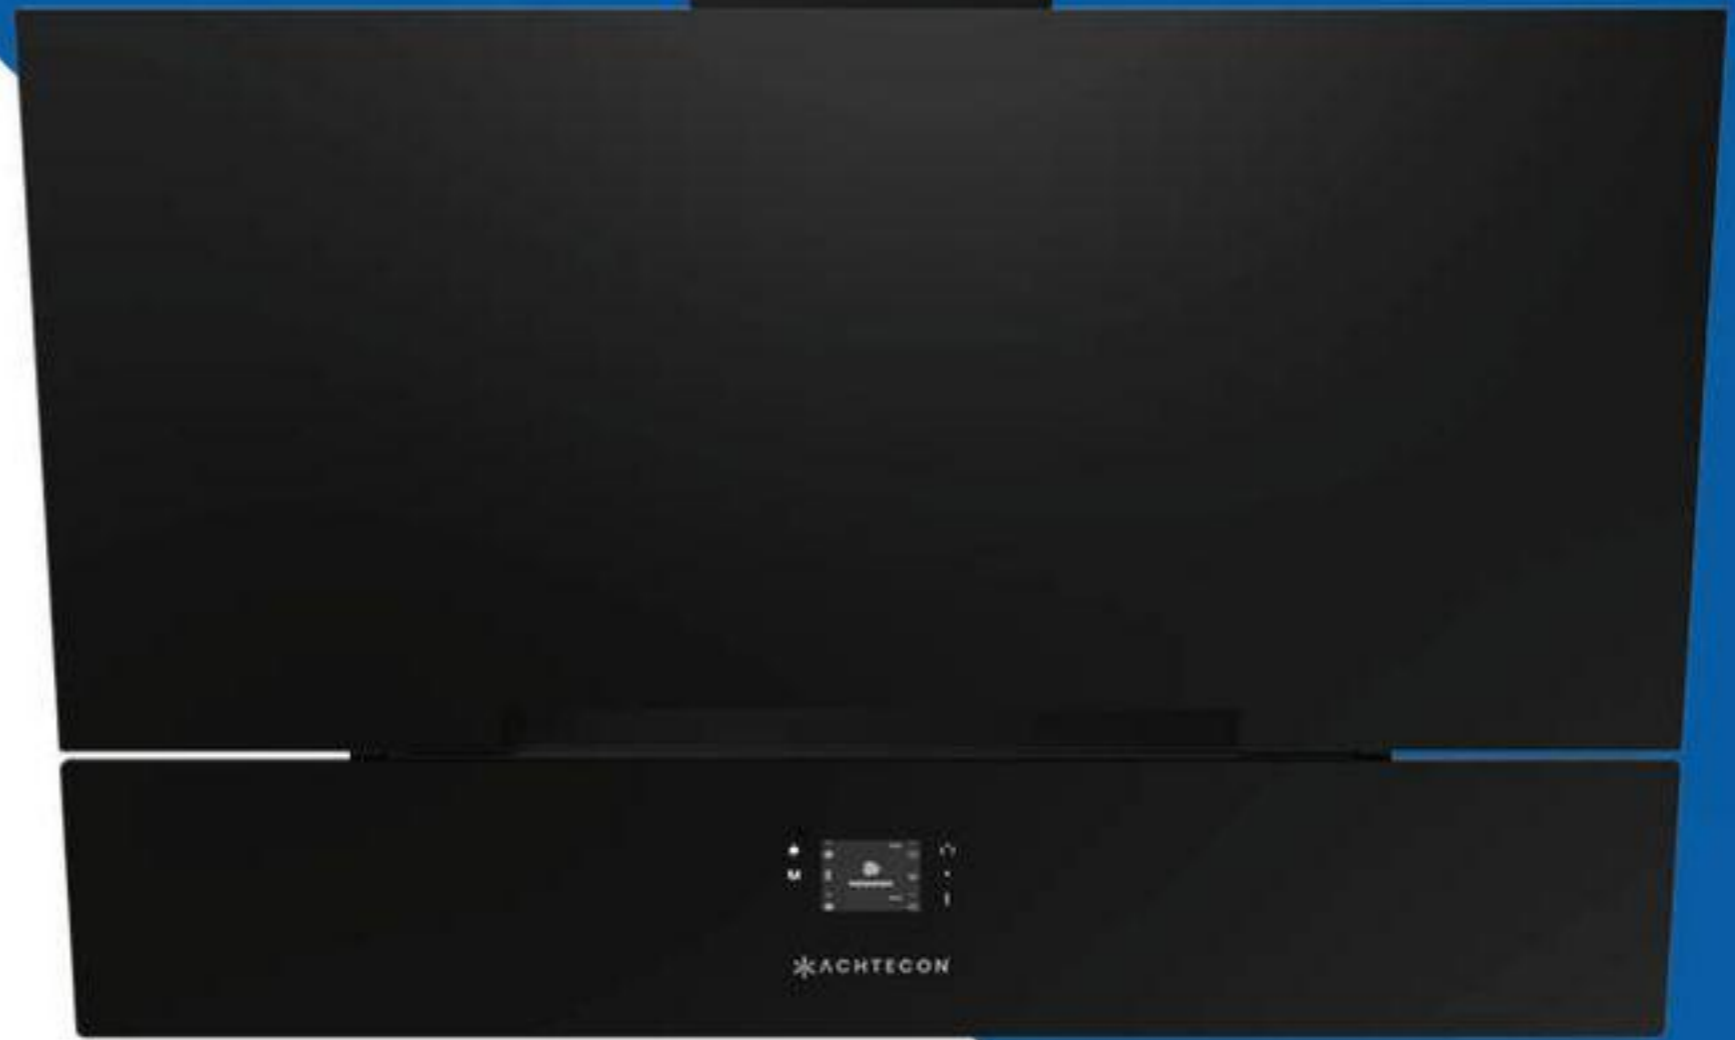

ACHTECON

PRODUCT INFORMATION