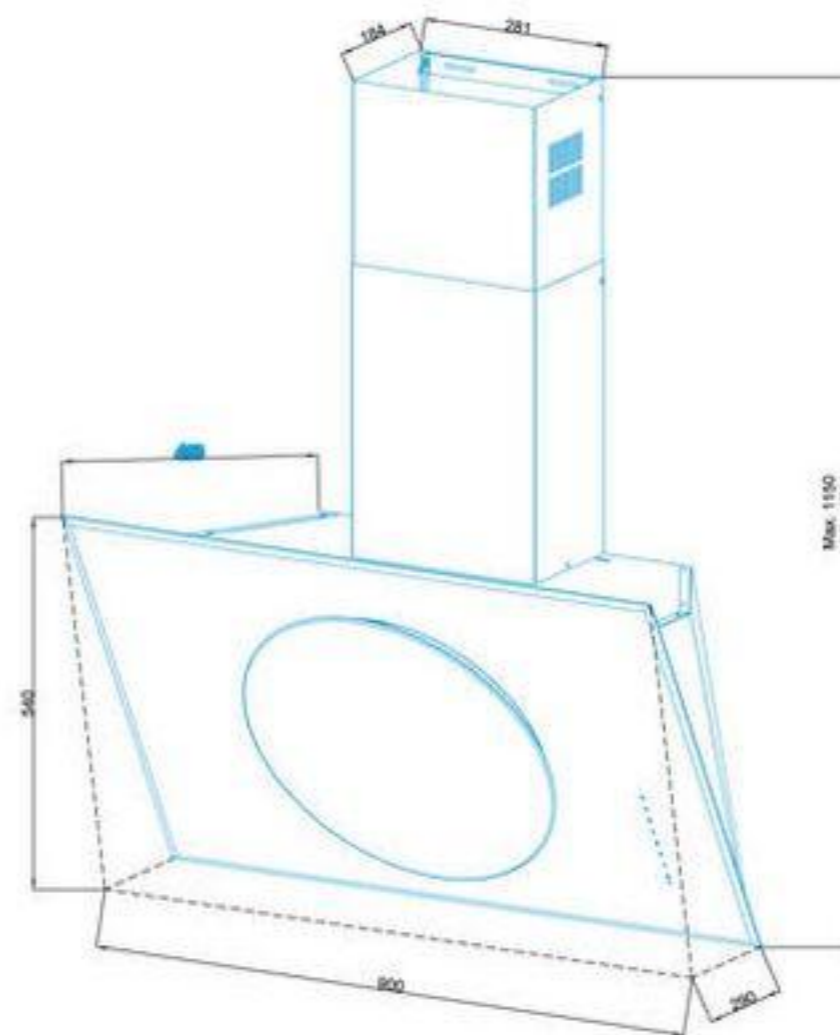

*ACHTECON

ACHTECON

PRODUCT INFORMATION

Model	AGW1003
Dimensions	90 cm
Filter	4 Layer Alu Filter
Air Outlet Size	Ø 150 / Ø 120 mm
Control	Touch Control
No Return Valve	Yes
Telescopic Chimney	Yes
Color	Black and White
Optional	Remote Control, Carbon Filters,
Extras	High efficiency motor. XXL cavity for more stable and extra power suction. Easy mounting hanger design. Full glass

*ACHTECON

ACHTECON

PRODUCT INFORMATION

Model	AGW1004
Dimensions	90 cm
Motor Power	280 w
Filter	4 Layer Alu Filter
Air Outlet Size	Ø 150 / Ø 120 mm
Control	Touch Control
Telescopic Chimney	Yes
Color	Black and White
Optional	Remote Control, Carbon Filters
Extras	Patent pending super silent dual fan. XXL cavity for more stable and extra power suction. Metal fan cover. Easy mounting hanger design. Full glass.