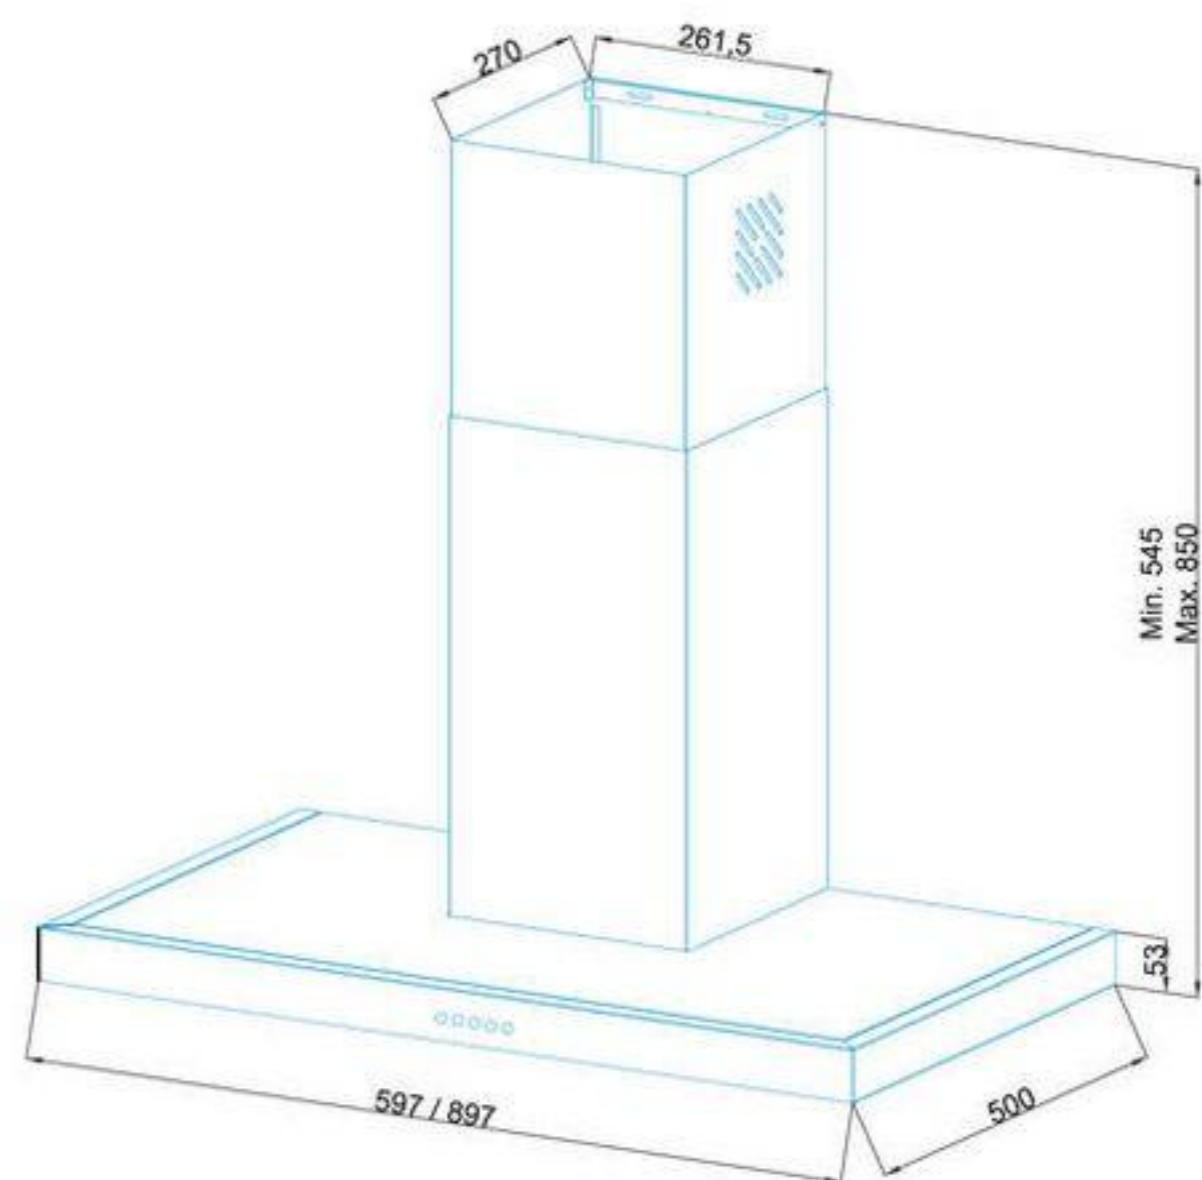

*ACHTECON

ACHTECON

PRODUCT INFORMATION

Model	AGT2024
Dimensions	60-90 cm
Filter	4 Layer Alu Filter
Air Outlet Size	Ø 150/Ø 120 mm
Control	Push Button Control
No Return Valve	Yes
Telescopic Chimney	1x490 mm
Color	Inox - Black - White - Cream
Optional	Carbon Filters, Buffle Filter
Extras	Easy mounting hanger design.