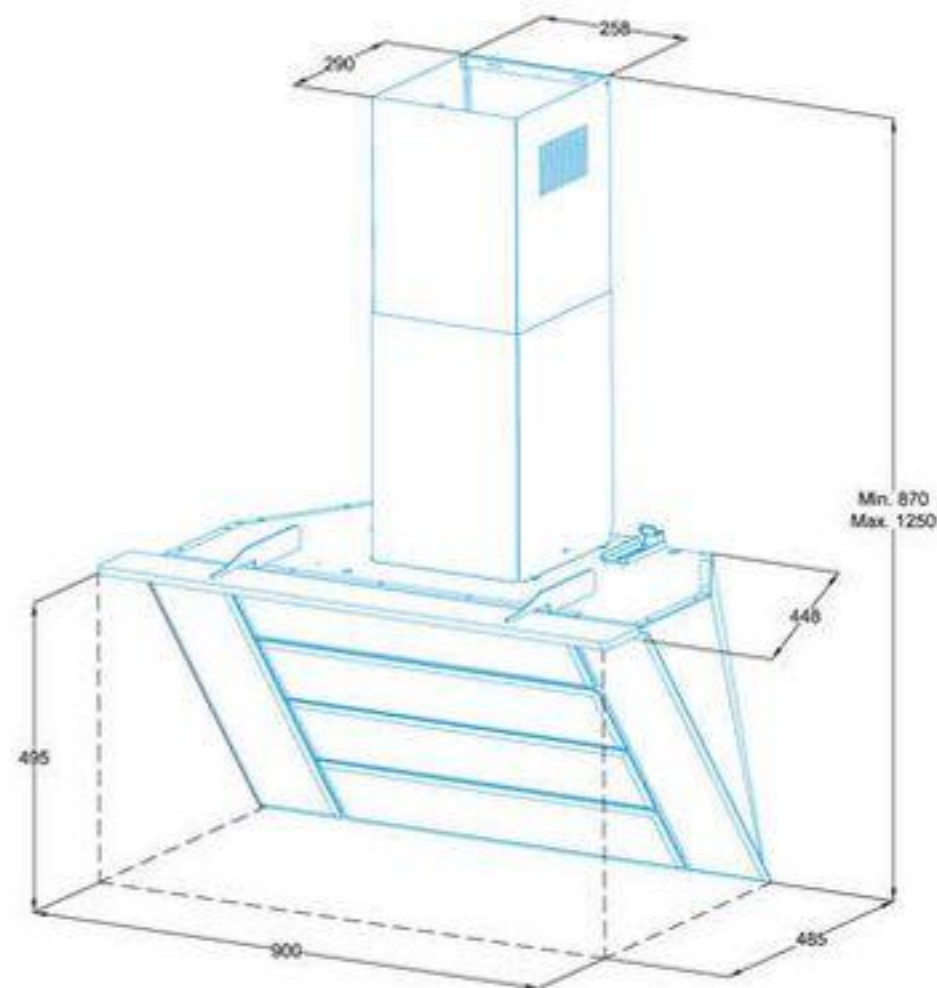

 **ACHTECON**

ACHTECON

PRODUCT INFORMATION

Model	AGW 2076
Dimensions	60/90 Cm
Filter	2 X 4 Layer Alluminyum Filter
Air Outlet Size	Ø150/120 Mm
Control	Touch Control
No Return Valve	Yes
Telescopic Chimney	290+290 Mm
Color	Grey - Black - Cream - White
Optionel	Carbon Filter, Painted Aluminyum Filter
Extras	High Efficirncy Motor Automatic Oppenning And Closing Dekoratif Painted Oil Filter Ambience Lighting

ACHTECON

PRODUCT INFORMATION

Model	AGW1001
Dimensions	90 cm
Filter	Metal Housing Alu Filter
Air Outlet Size	Ø 150/Ø 120 mm
Control	Slider
Piston	Yes
Color	Black and White
Optional	Remote Control, Carbon Filters
Extras	Automatic opening and closing. Patent pending super silent dual fan. XXL cavity for more stable and extra power suction. Power plus motor cabinet. metal fan cover. Easy mounting hanger design. Full face opening for filter change. Full glass with bevelled finish.