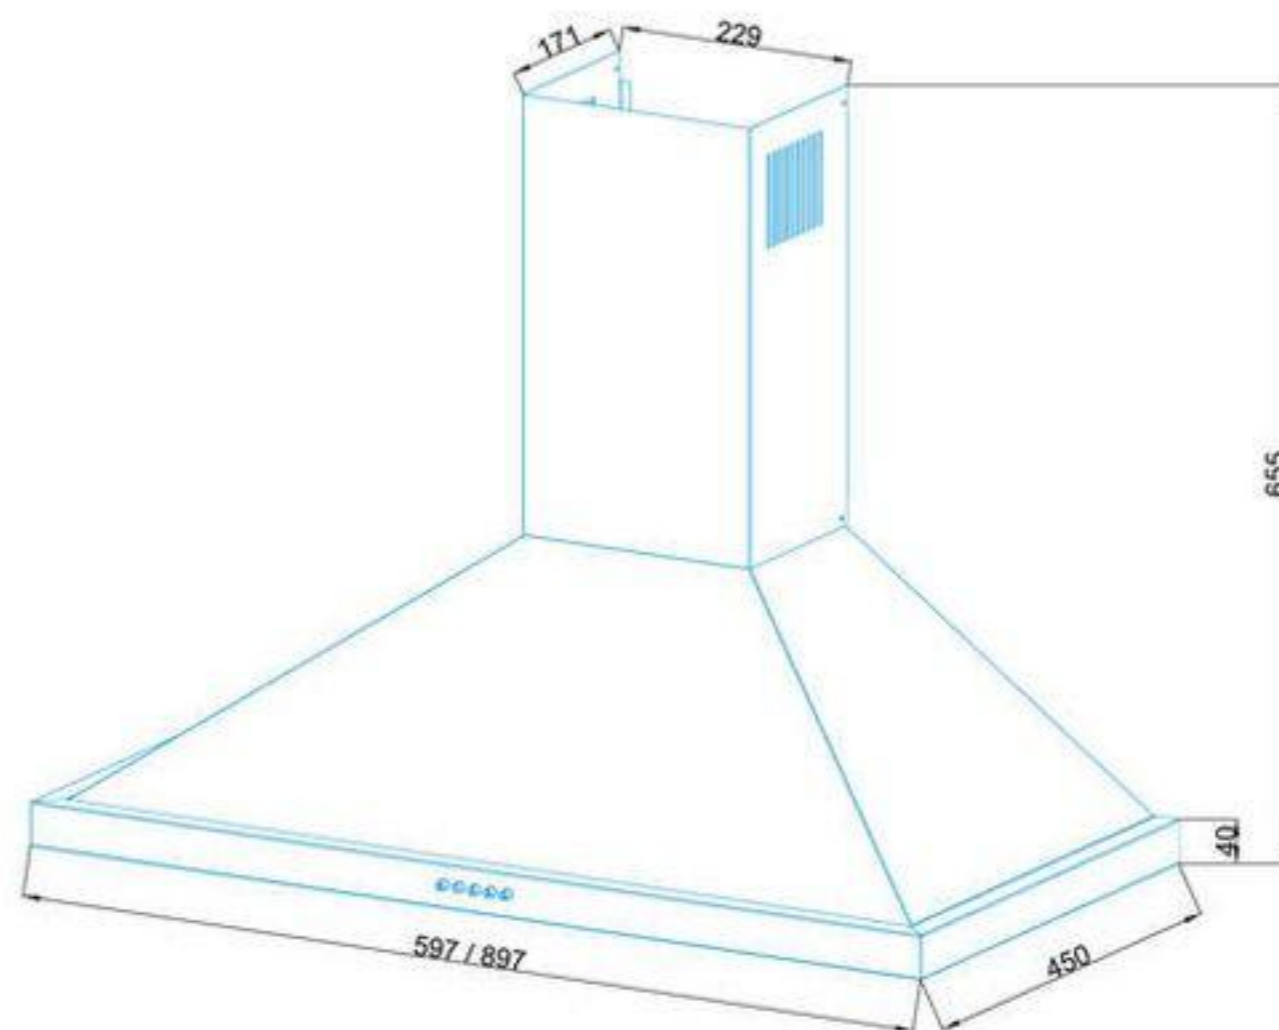

Model	AGT3029
Dimensions	60-90 cm
Filter	3 Layer Alu Filter
Air Outlet Size	Ø 120 mm
Control	Push Button Control
No Return Valve	Yes
Telescopic Chimney	1x390 mm
Color	Inox - Black - White - Cream
Optional	Carbon Filters, Buffle Filter