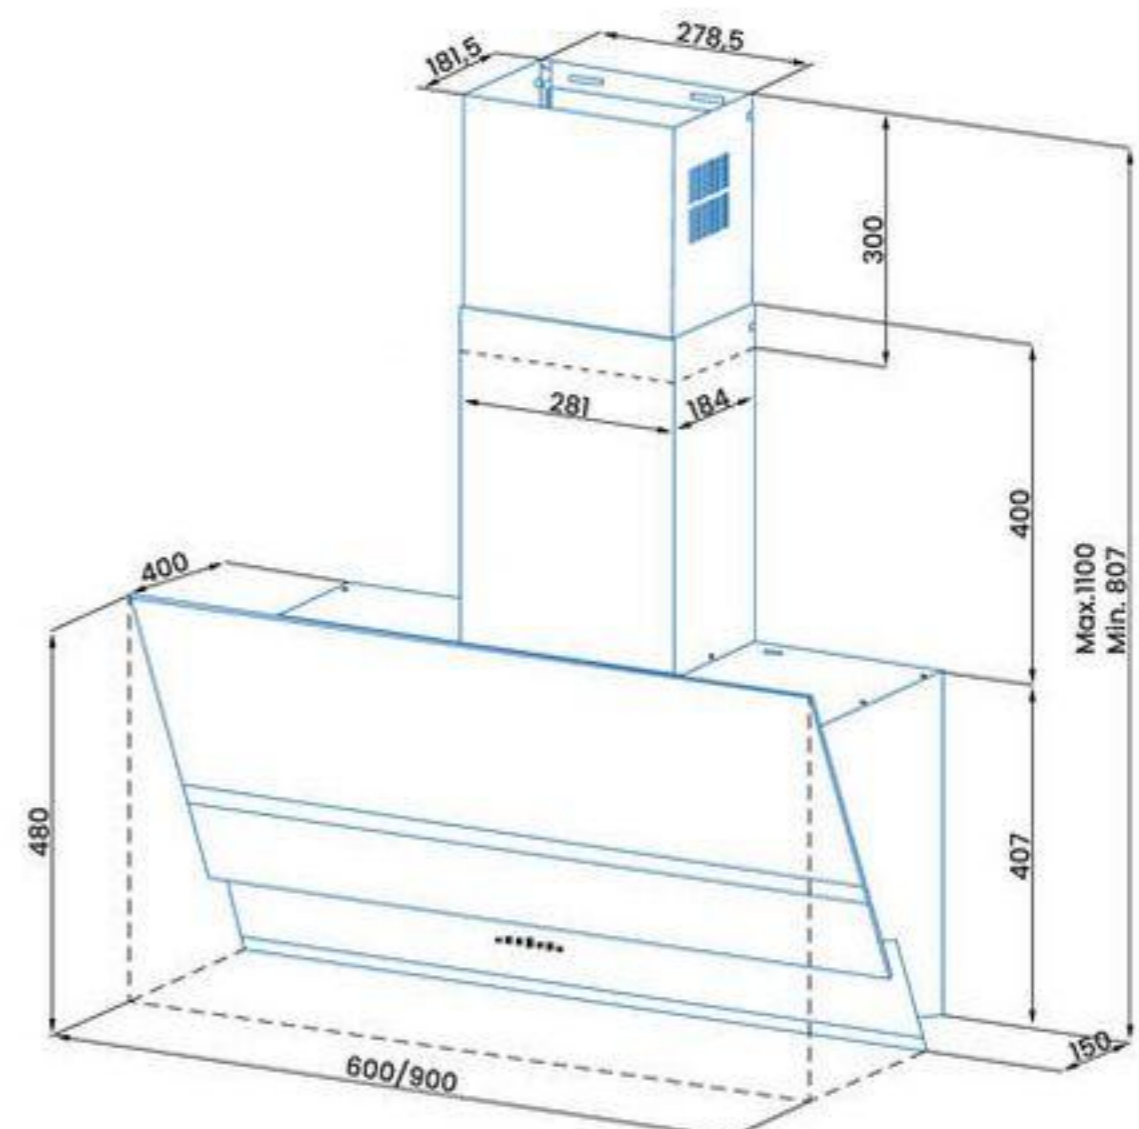

*ACHTECON

ACHTECON

PRODUCT INFORMATION

Model	AGW3053
Dimensions	600-900 mm
Filter	4 Layer Alu Filter
Air Outlet Size	Ø 150/Ø 120 mm
Control	TOUCH KONTROL WITH DISPLAY
Piston	Optional
Telescopic Chimney	Yes
Color	Black - White - Cream
Optional	Carbon Filters,Buffle Filter, Remote Control
Extras	High efficiency motor. Power plus motor cabinet. Rotary control with central led display. 5 power levels. Led lighting.Aluminum filter.Full glass. Easy mounting hanger desing. "