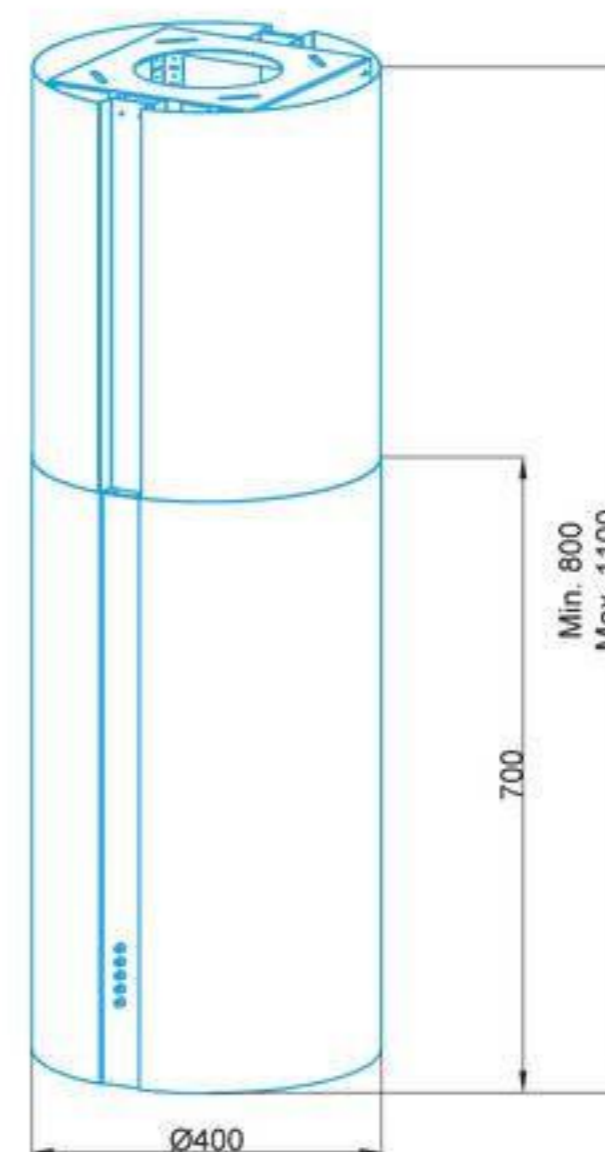

*ACHTECON

ACHTECON

PRODUCT INFORMATION

Model	AG11044
Dimensions	Ø400
Filter	4 Layer Alu Filter
Air Outlet Size	Ø 150/Ø 120 mm
Control	Smart Touch Control With Display
No Return Valve	Yes
Saturation Filter Alarm	Yes
Telescopic Chimney	Yes
Color	Inox
Optional	Carbon Filters, Remote Control
Extras	High efficiency motor.

*ACHTECON

ACHTECON

PRODUCT INFORMATION

Model	AG11045
Dimensions	90 cm
Filter	4x4 Layer Alu Filter
Air Outlet Size	Ø 150/Ø 120 mm
Control	Tactile Control With Led Display
No Return Valve	Yes
Saturation Filter Alarm	Yes
Telescopic Chimney	Yes
Color	Inox
Optional	Carbon Filters, Buffle Filter
Extras	High efficiency motor.