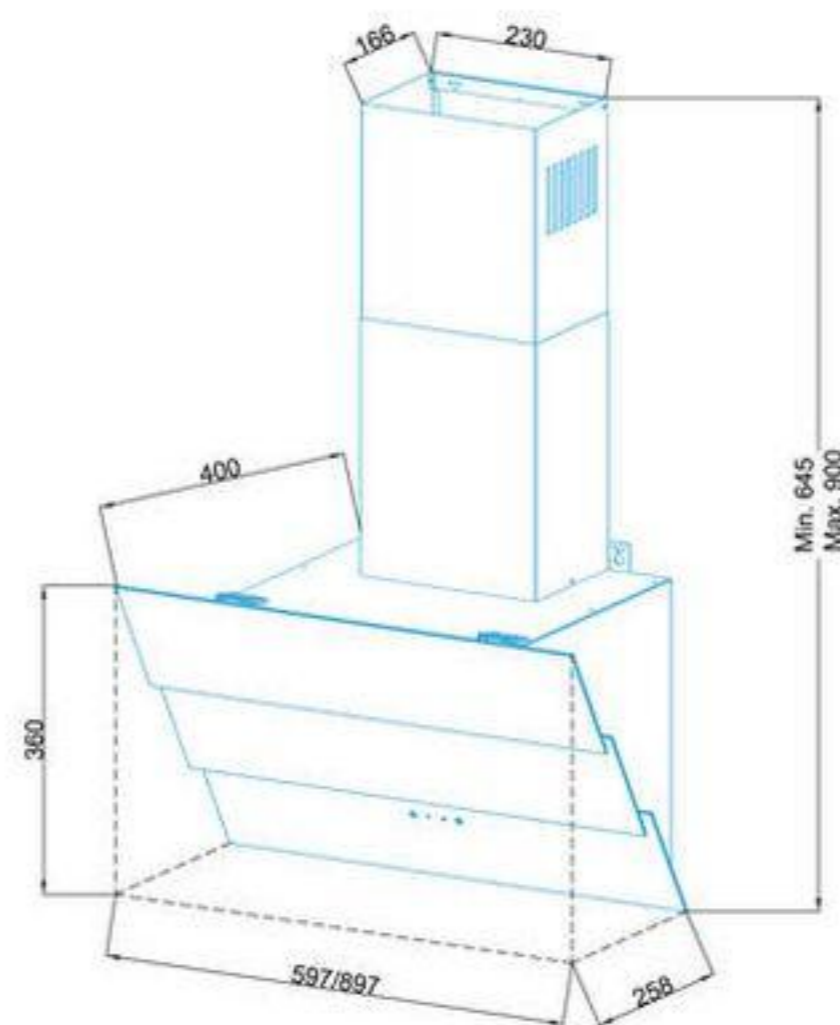

*ACHTECON

ACHTECON

PRODUCT INFORMATION

Model	AGW3053
Dimensions	600-900 mm
Filter	4 Layer Alu Filter
Air Outlet Size	Ø 150/Ø 120 mm
Control	TOUCH KONTROL WITH DISPLAY
Piston	Optional
Telescopic Chimney	Yes
Color	Black - White - Cream
Optional	Carbon Filters,Buffle Filter, Remote Control
Extras	High efficiency motor. Power plus motor cabinet. Rotary control with central led display. 5 power levels. Led lighting.Aluminum filter.Full glass. Easy mounting hanger desing. "

*ACHTECON

ACHTECON

PRODUCT INFORMATION

Model	AGW4014
Dimensions	60-90 cm
Filter	3 Layer Alu Filter
Air Outlet Size	Ø 120 mm
Control	Touch Control
No Return Valve	Yes
Telescopic Chimney	2X290 mm
Color	Black - White - Cream
Optional	Piston, Carbon Filters
Extras	M cavity. Full glass.

*ACHTECON

ACHTECON

PRODUCT INFORMATION

Model	AGW4015
Dimensions	60-90 cm
Filter	3 Layer Alu Filter
Air Outlet Size	Ø 120 mm
Control	Touch Control
No Return Valve	Yes
Telescopic Chimney	2X290 mm
Color	Black - White - Cream
Optional	Piston, Carbon Filters
Extras	M cavity. Full glass.