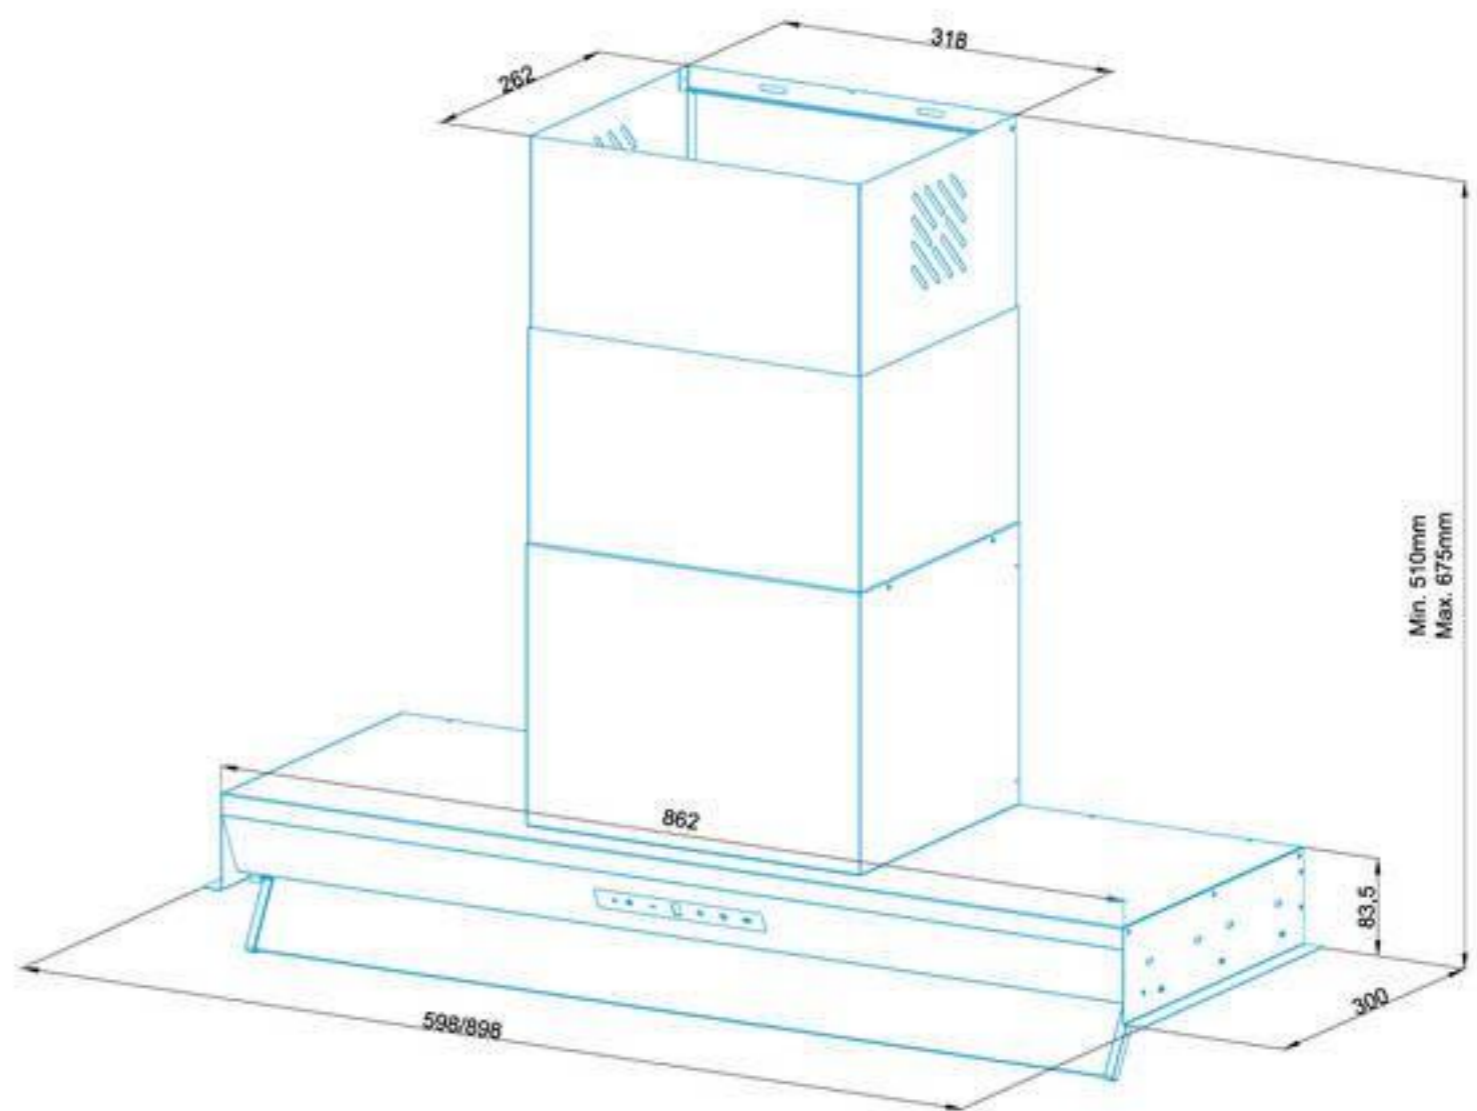

**Kitchen goes way beyond
just preparing food...**

ACHTECON

PRODUCT INFORMATION

Model	AGB 1063
Dimensions	60/90 Cm
Filter	12 Layer Alluminyum
Air Outlet Size	Ø150/120 Mm
Control	Touch Control With Display
No Return Valve	Yes
Telescobic Chimney	185+185 Mm
Color	Inox - Black - White - Grey
Optionel	Remote Control, Carbon Filter
Extras	High Efficirncy Motor Visor Glass No Drip System