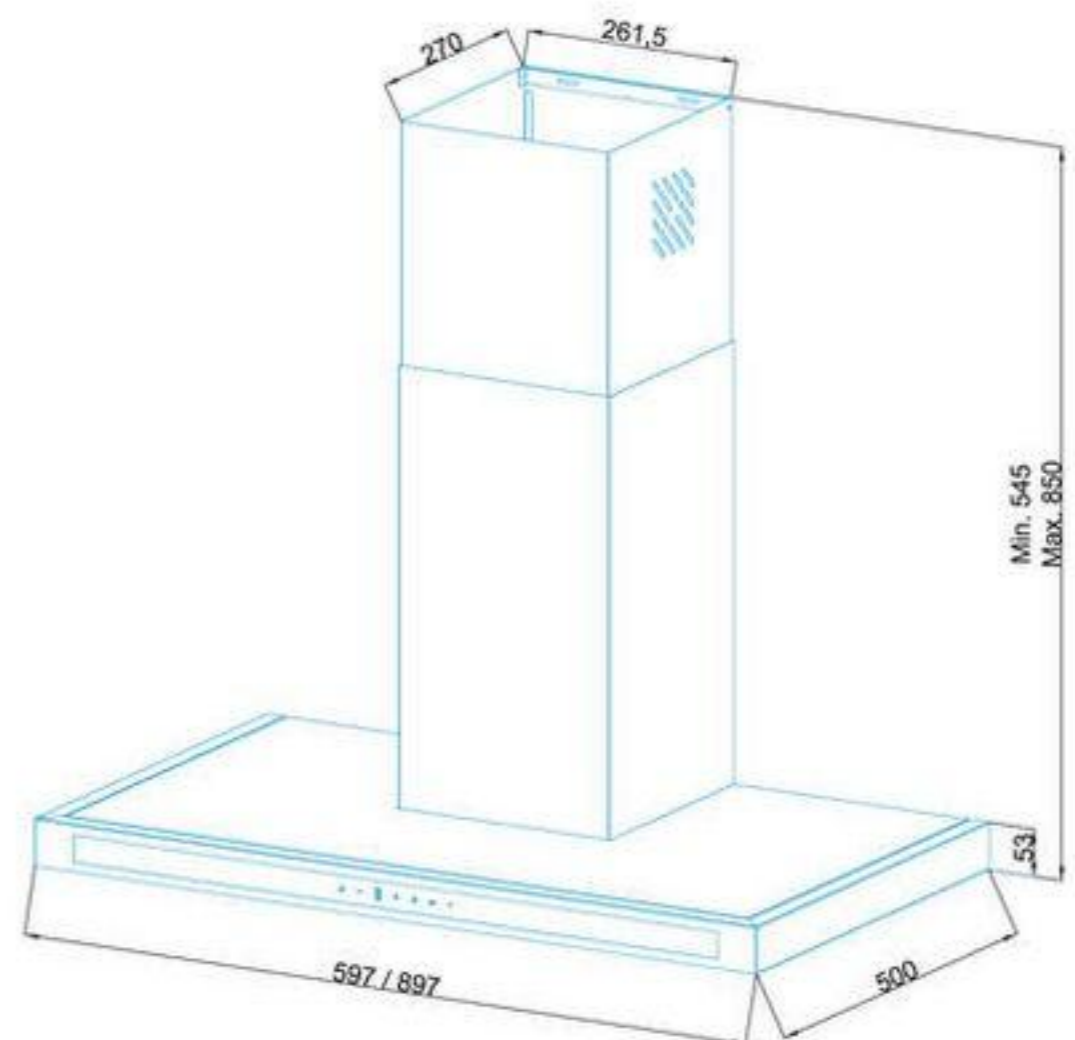

 ACHTECON

ACHTECON

PRODUCT INFORMATION

Model	AGT2022
Dimensions	60-90 cm
Filter	4 Layer Alu Filter
Air Outlet Size	Ø 150/Ø 120 mm
Control	Touch Control With Display
No Return Valve	Yes
Saturation Filter Alarm	Yes
Telescopic Chimney	390 + 390 mm
Color	Inox - Black - White - Cream
Optional	Carbon Filters, Buffle Filter
Extras	Touch control with central led display. Easy mounting hanger design. Inlay glass panel.