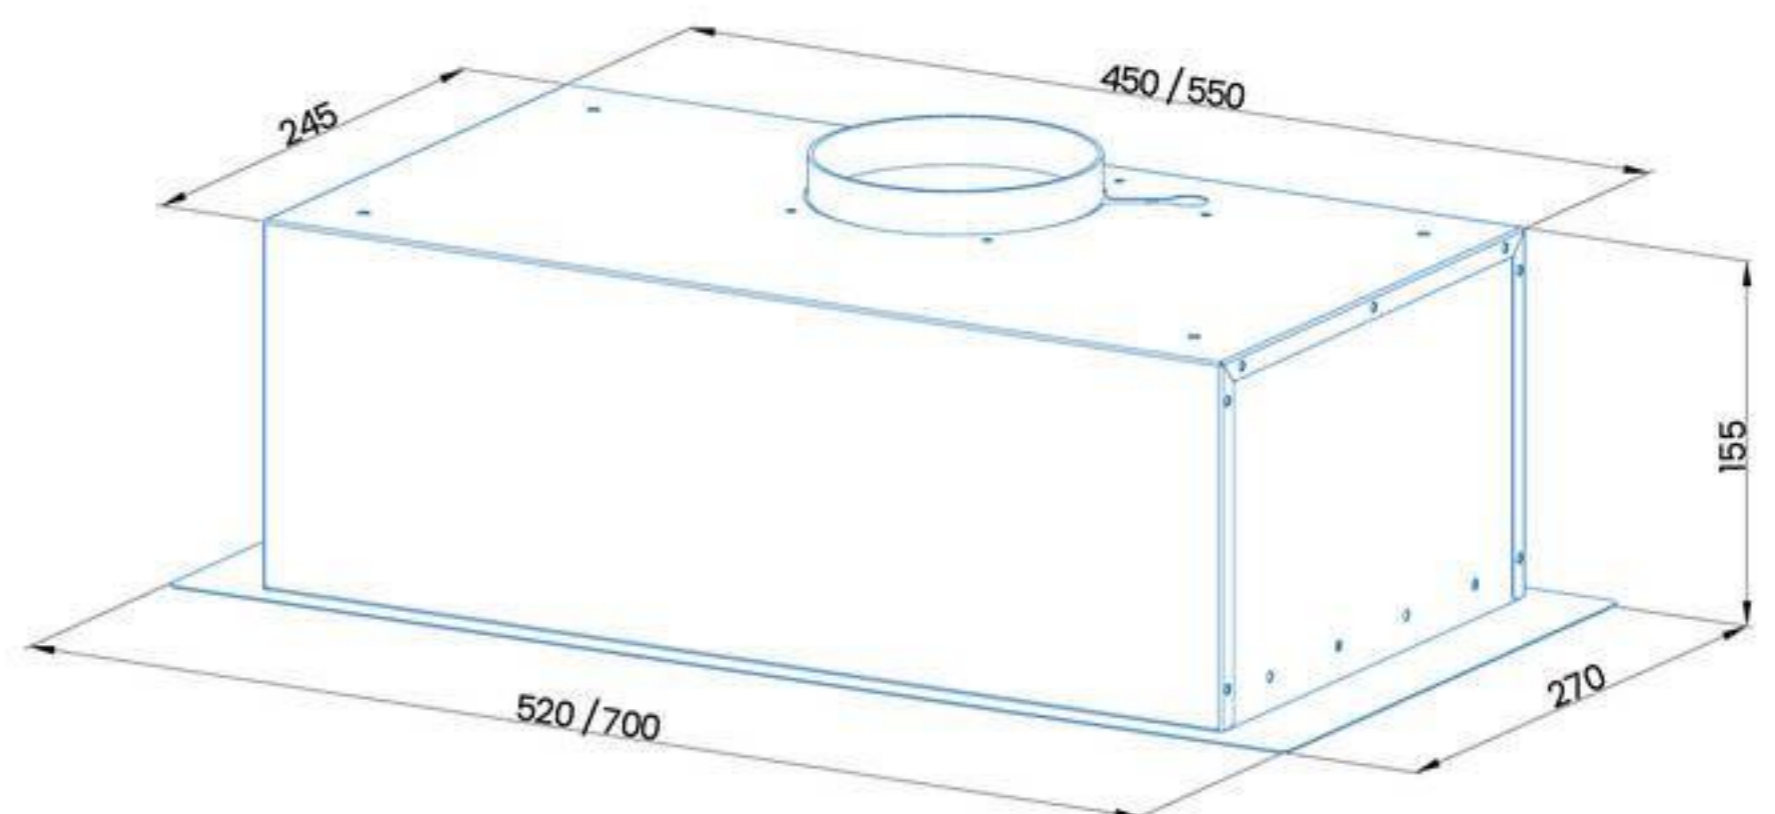

Model	AGB1063
Dimensions	520 -700 - 900 mm
Filter	3 Layer Alu Filter
Air Outlet Size	Ø 150 mm
Control	Touch Control
Piston	No
Telescopic Chimney	No
Color	Black-White-Cream-Inox
Optional	Carbon Filters
Extras	Touch control. 4+T power levels. Led lighting. Aluminum filter.