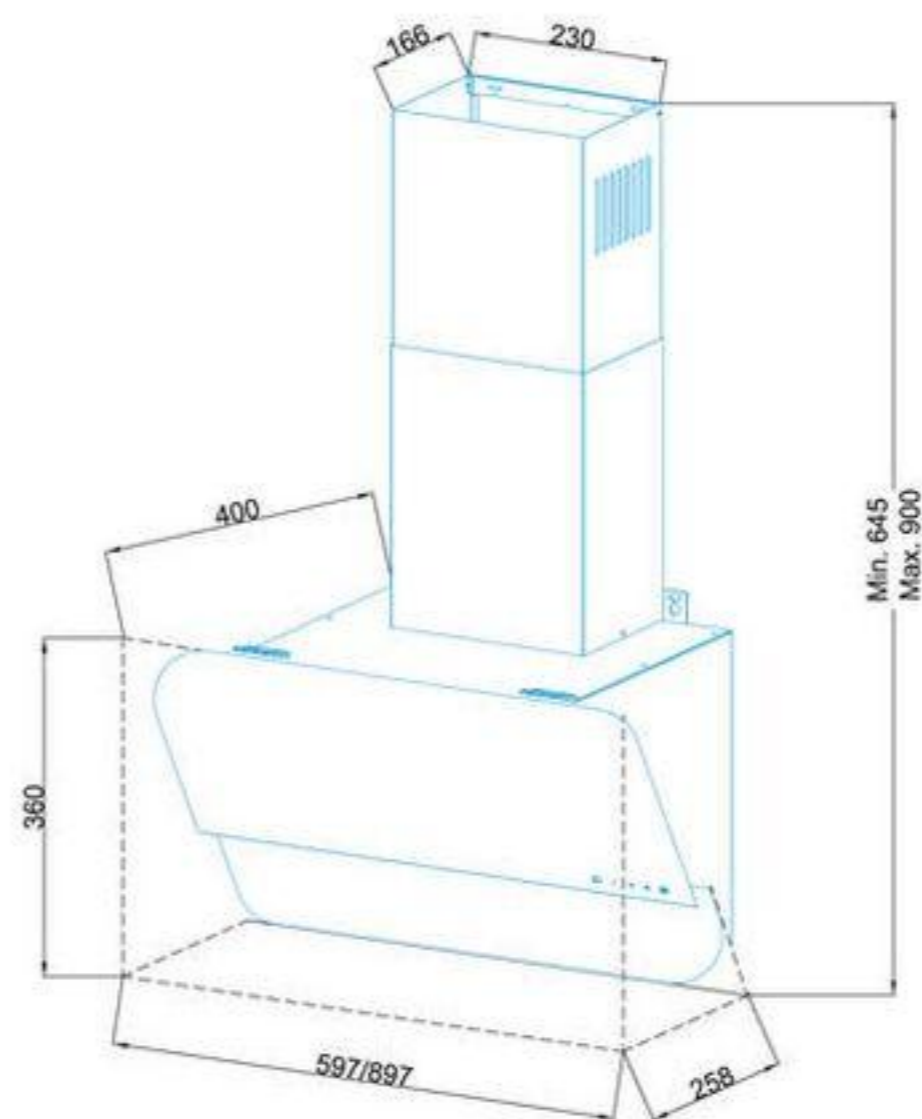

*ACHTECON

ACHTECON

PRODUCT INFORMATION

Model	AGW4015
Dimensions	60-90 cm
Filter	3 Layer Alu Filter
Air Outlet Size	Ø 120 mm
Control	Touch Control
No Return Valve	Yes
Telescopic Chimney	2X290 mm
Color	Black - White - Cream
Optional	Piston, Carbon Filters
Extras	M cavity. Full glass.

ACHTECON

PRODUCT INFORMATION

Model	AGW4016
Dimensions	60-90 cm
Filter	3 Layer Alu Filter
Air Outlet Size	Ø 120 mm
Control	Touch Control
No Return Valve	Yes
Telescopic Chimney	2X290 mm
Color	Black - White - Cream
Optional	Piston, Carbon Filters
Extras	M cavity. Full glass.

ACHTECON

PRODUCT INFORMATION

Model	AGW4017
Dimensions	60-90 cm
Filter	3 Layer Alu Filter
Air Outlet Size	Ø 120 mm
Control	Push Button Control
No Return Valve	Yes
Telescopic Chimney	2X290 mm
Color	Black - White - Cream
Optional	Piston, Carbon Filters
Extras	M cavity. Full glass.