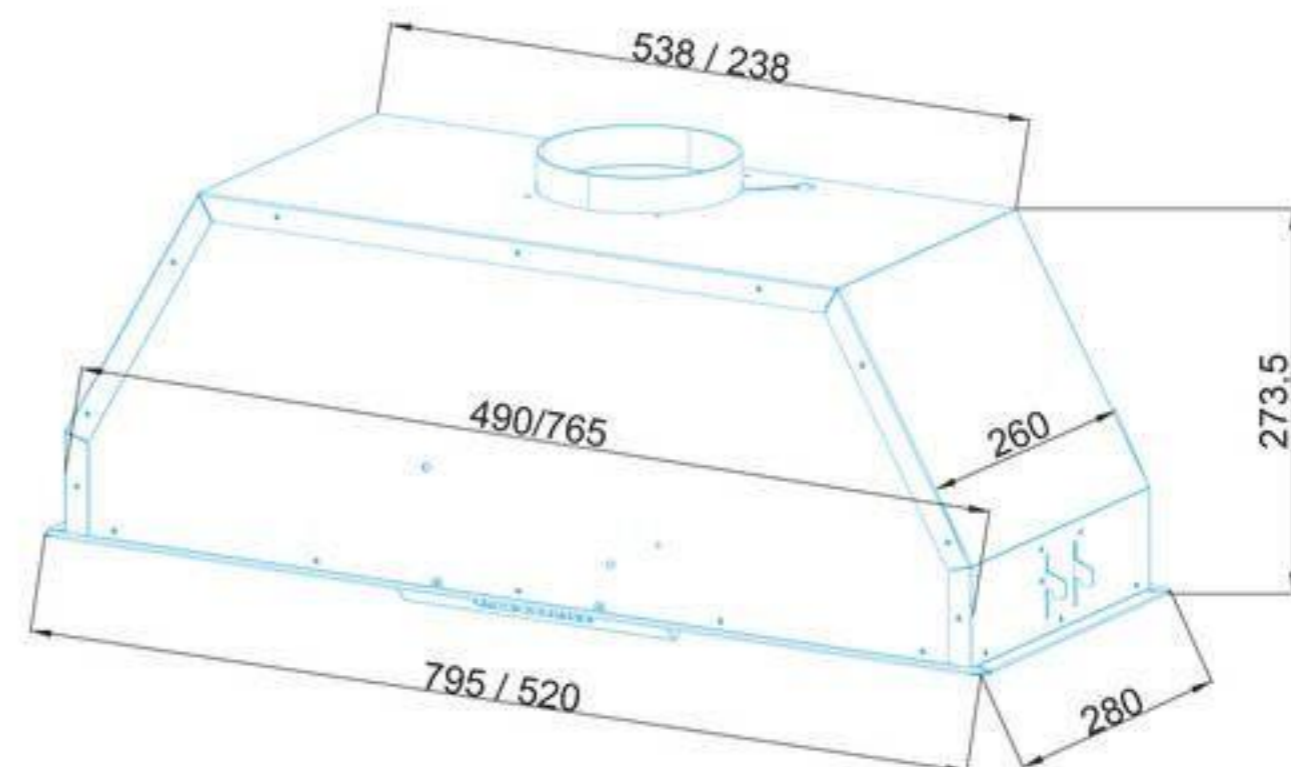

 **ACHTECON**

ACHTECON

PRODUCT INFORMATION

Model	AGB1033
Dimensions	52-82 cm
Filter	4 Layer Alu Filter
Air Outlet Size	Ø 150/Ø 120 mm
Control	Tactile Control With Led Display
No Return Valve	Yes
Saturation Filter Alarm	Yes
Color	Black - White - Cream - Inox
Optional	Carbon Filters, Buffle Filter
Extras	Easy fix assembly system