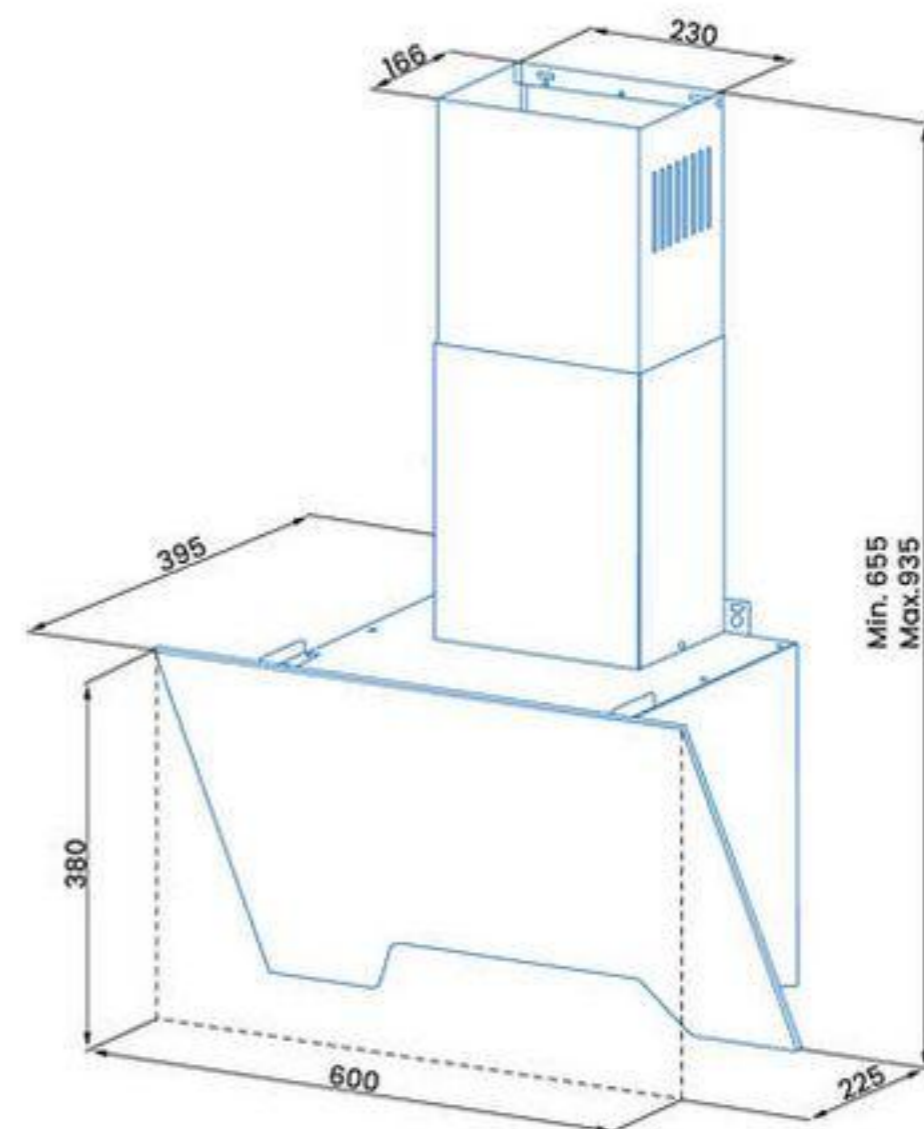

Model	AGW4067
Dimensions	600-900 mm
Filter	3 LAYER ALU FILTER
Air Outlet Size	Ø 120 mm
Control	Touch Control
Piston	Optional
Telescopic Chimney	2X290 mm
Color	Black - White - Cream
Optional	Carbon Filters
Extras	M cavity Touch control. 3 power levels. Led lighting. Aluminum filter. Full glass.