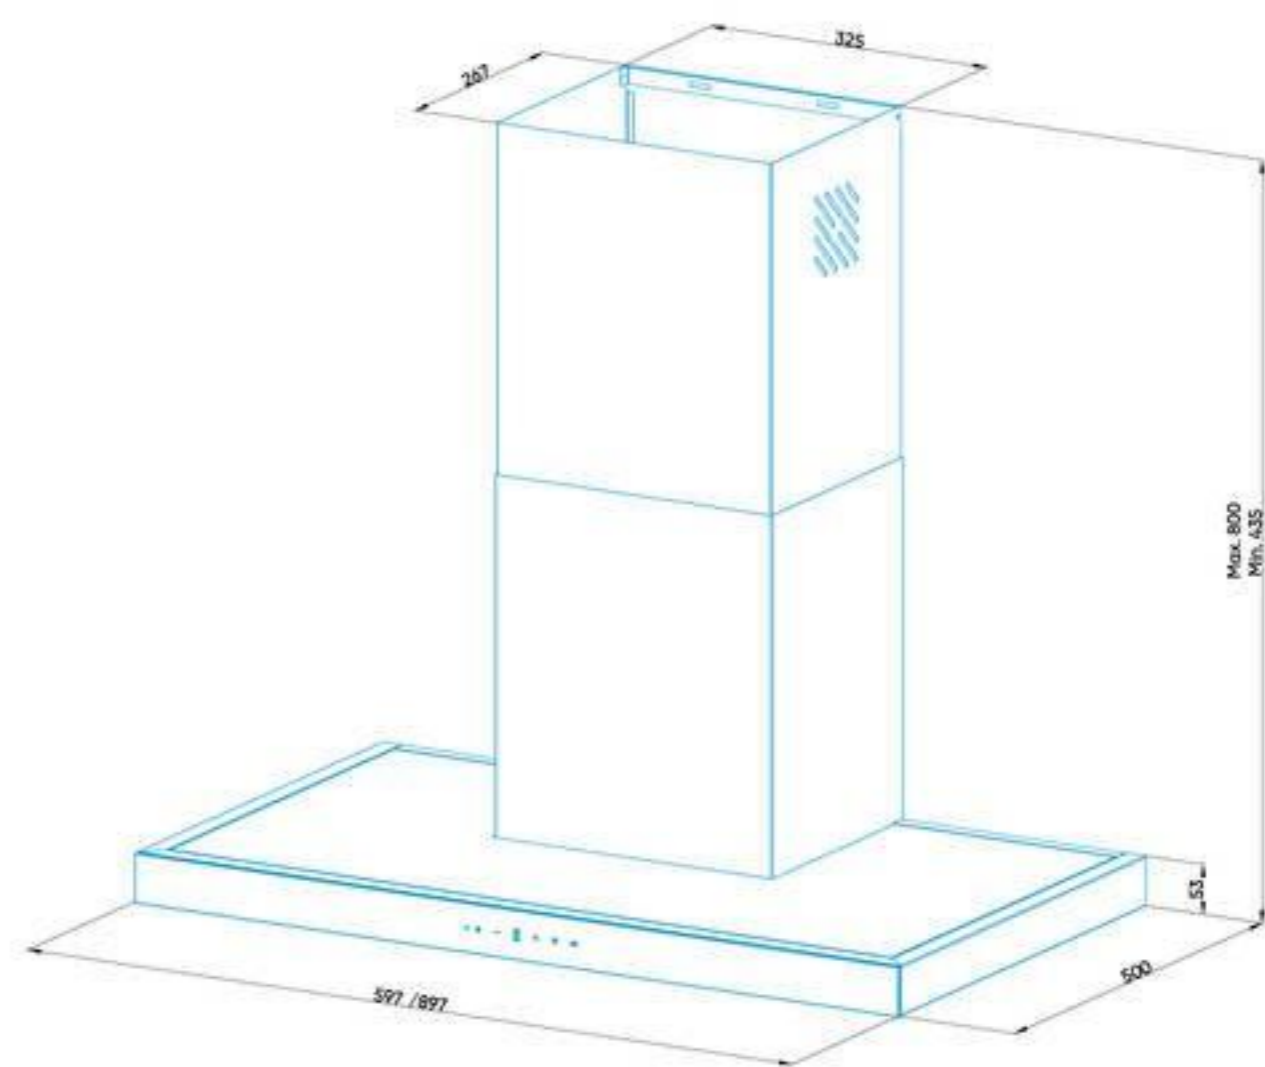

Model	AGT 2082
Dimensions	60/90 Cm
Filter	4 Layer Alluminium Filter
Air Outlet Size	Ø150/120 Mm
Control	Touch Control With Display
No Return Valve	Yes
Telescopic Chimney	390+390 Mm
Color	Inox - Black - White - Grey
Optional	Inox Aluminium Filter, Carbon Filter
Extras	High Efficiency Motor