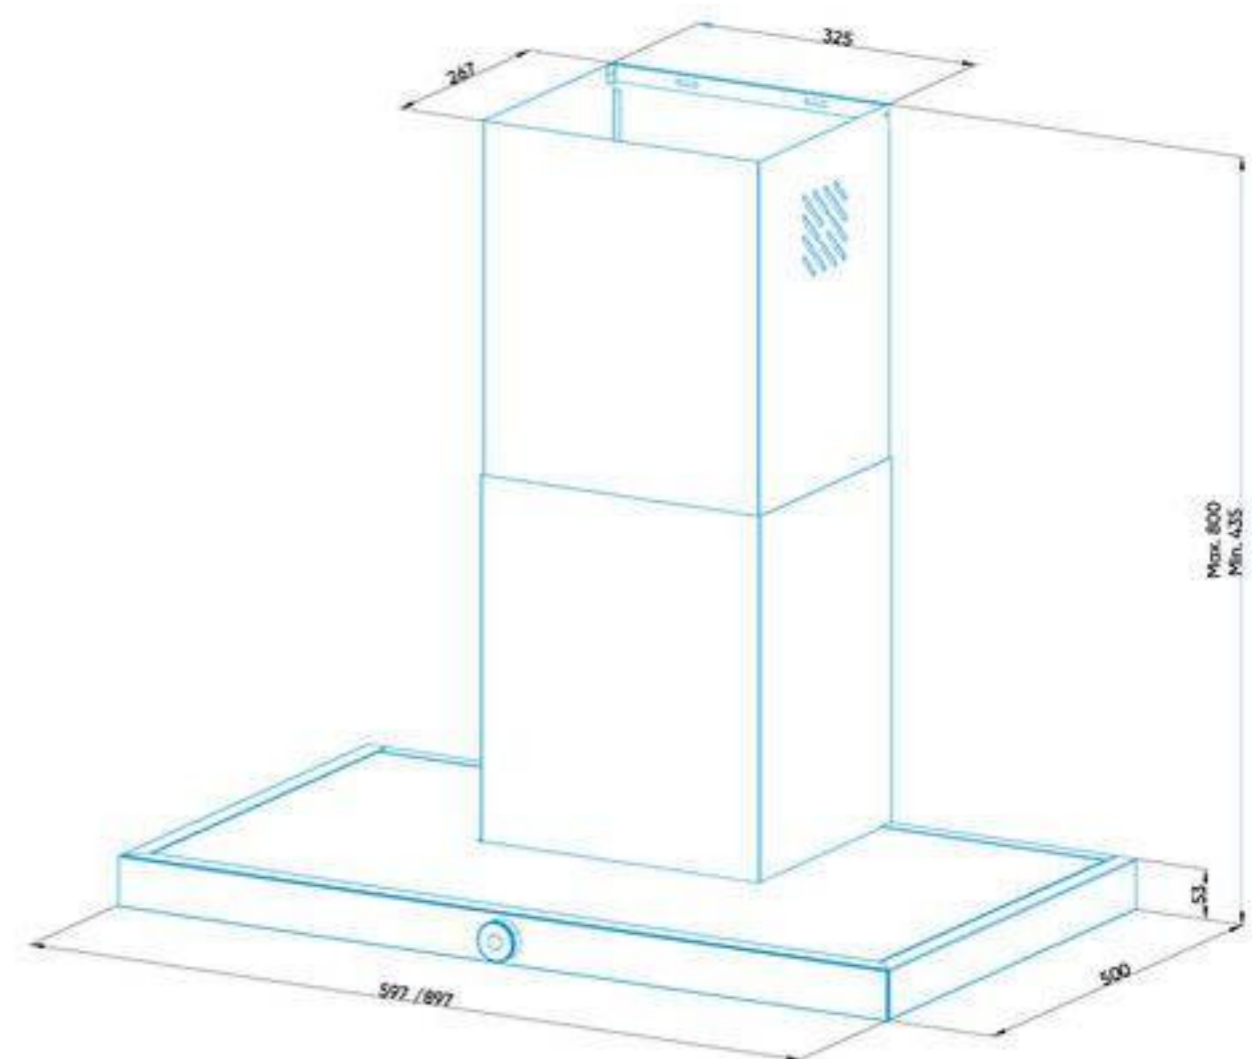

 ACHTECON

ACHTECON

PRODUCT INFORMATION

Model	AGT 2085
Dimensions	60/90 Cm
Filter	4 Layer Alluminium
Air Outlet Size	Ø150/120 Mm
Control	Rotary Control With Display
No Return Valve	Yes
Telescopic Chimney	390+390 Mm
Color	Inox, Black, White, Grey
Optional	Inox Aluminium Filter, Carbon Filter
Extras	High Efficiency Motor Optional Rotary Knob