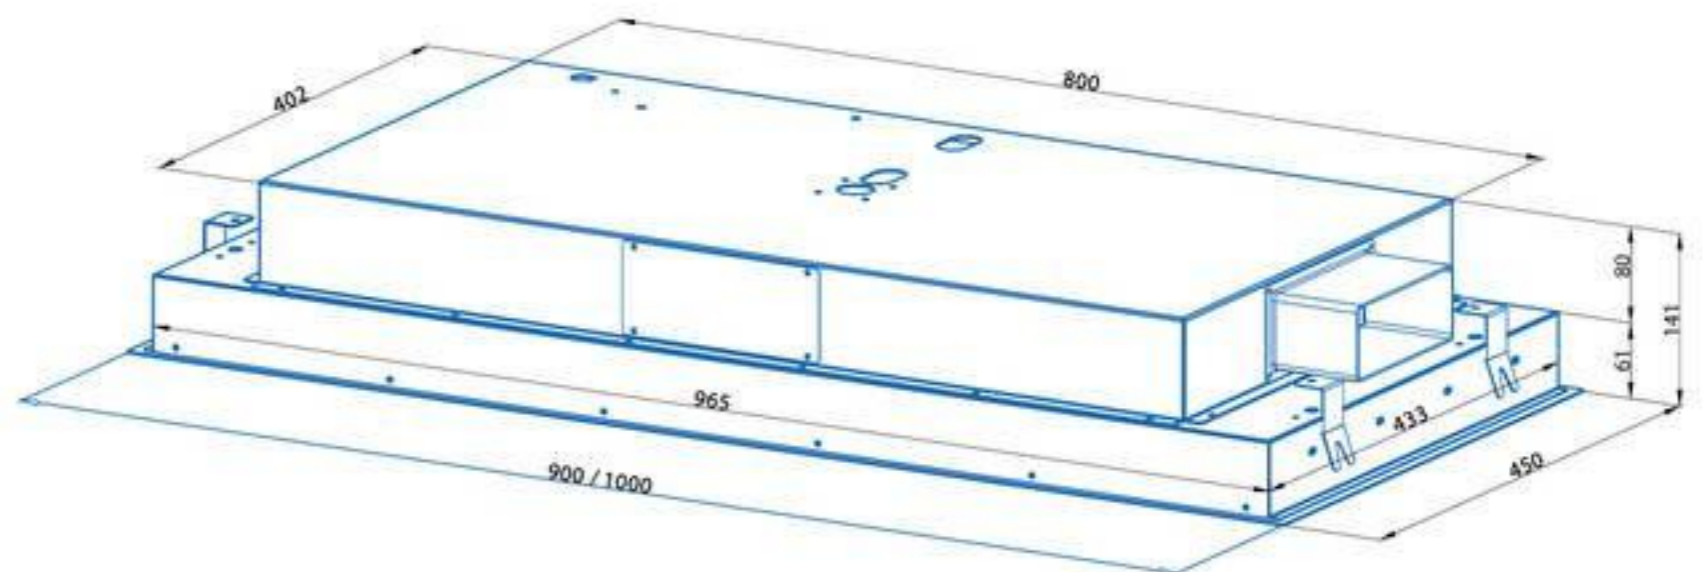

ACHTECON

PRODUCT INFORMATION

Model	AGC 1095
Dimensions	90/120 Cm
Filter	4 Layer Alluminyum Filter
Air Outlet Size	Ø150/120 Mm
Control	Remote Control
No Return Valve	No
Telescopic Chimney	No
Color	Inox, Black, White
Optionel	Carbon Filter
Extras	Tangential Silent Motor Easy Fix Assembly System