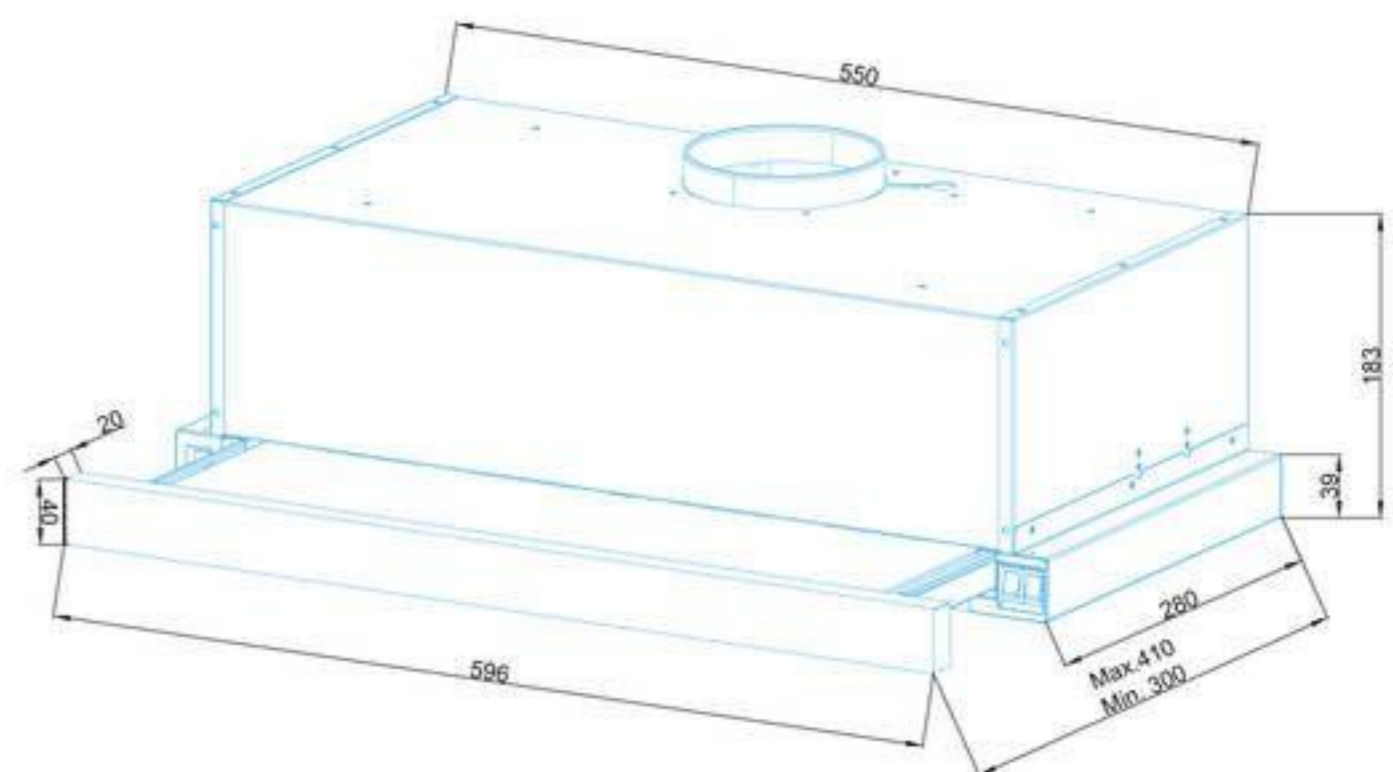

Model	AGS3039
Dimensions	50-60 cm
Filter	3 Layer Alu Filter
Air Outlet Size	Ø 120 mm
Control	Rocker Control
No Return Valve	Yes
Color	Black - White - Cream - Inox
Optional	Carbon Filters