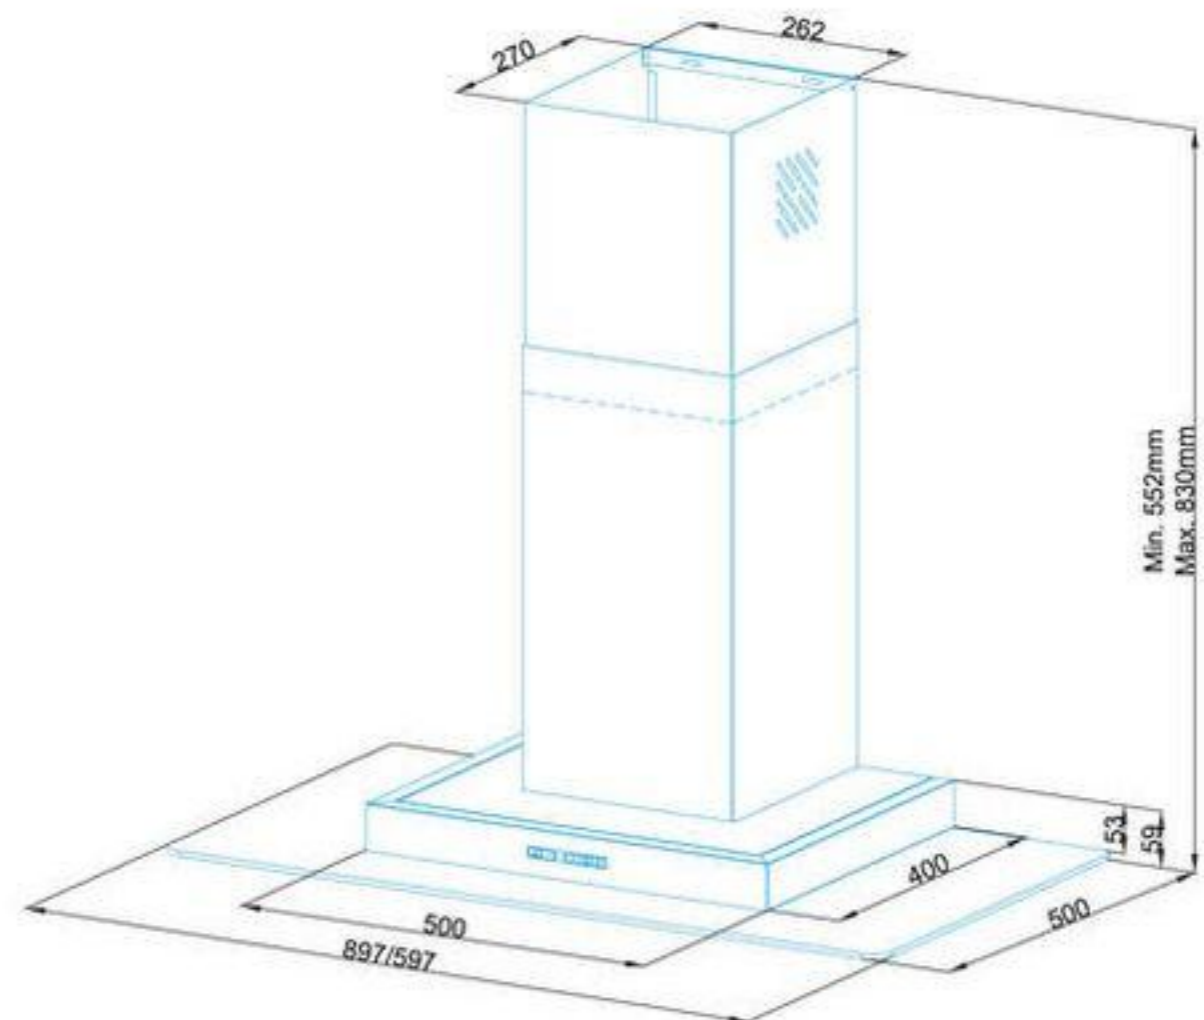

ACHTECON

ACHTECON

PRODUCT INFORMATION

Model	AGT2025
Dimensions	60-90 cm
Filter	4 Layer Alu Filter
Air Outlet Size	Ø 120 mm
Control	Tactile Control With Led Display
No Return Valve	Yes
Saturation Filter Alarm	Yes
Telescopic Chimney	390 + 390 mm
Color	Inox - Black - White - Cream
Optional	Carbon Filters
Extras	Easy mounting hanger design.