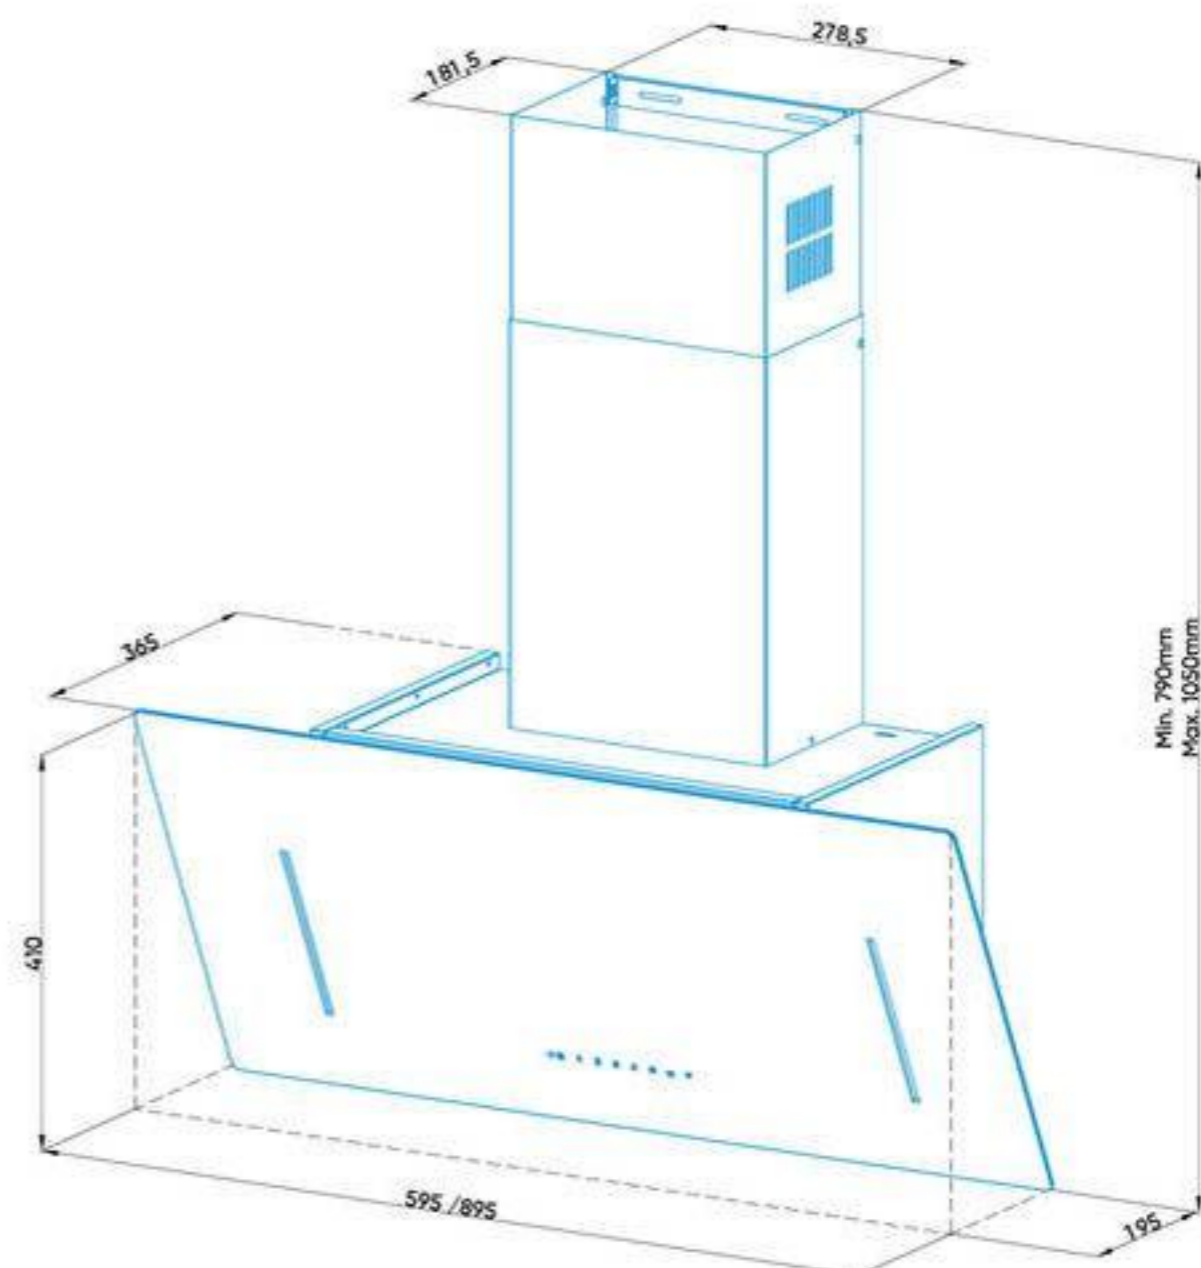

 **ACHTECON**

ACHTECON

PRODUCT INFORMATION

Model	AGW 2076
Dimensions	60/90 Cm
Filter	2 X 4 Layer Alluminyum Filter
Air Outlet Size	Ø150/120 Mm
Control	Touch Control
No Return Valve	Yes
Telescopic Chimney	290+290 Mm
Color	Grey - Black - Cream - White
Optionel	Carbon Filter, Painted Aluminyum Filter
Extras	High Efficirncy Motor Automatic Oppenning And Closing Dekoratif Painted Oil Filter Ambience Lighting

ACHTECON

PRODUCT INFORMATION

Model	AGW1001
Dimensions	90 cm
Filter	Metal Housing Alu Filter
Air Outlet Size	Ø 150/Ø 120 mm
Control	Slider
Piston	Yes
Color	Black and White
Optional	Remote Control, Carbon Filters
Extras	Automatic opening and closing. Patent pending super silent dual fan. XXL cavity for more stable and extra power suction. Power plus motor cabinet. metal fan cover. Easy mounting hanger design. Full face opening for filter change. Full glass with bevelled finish.