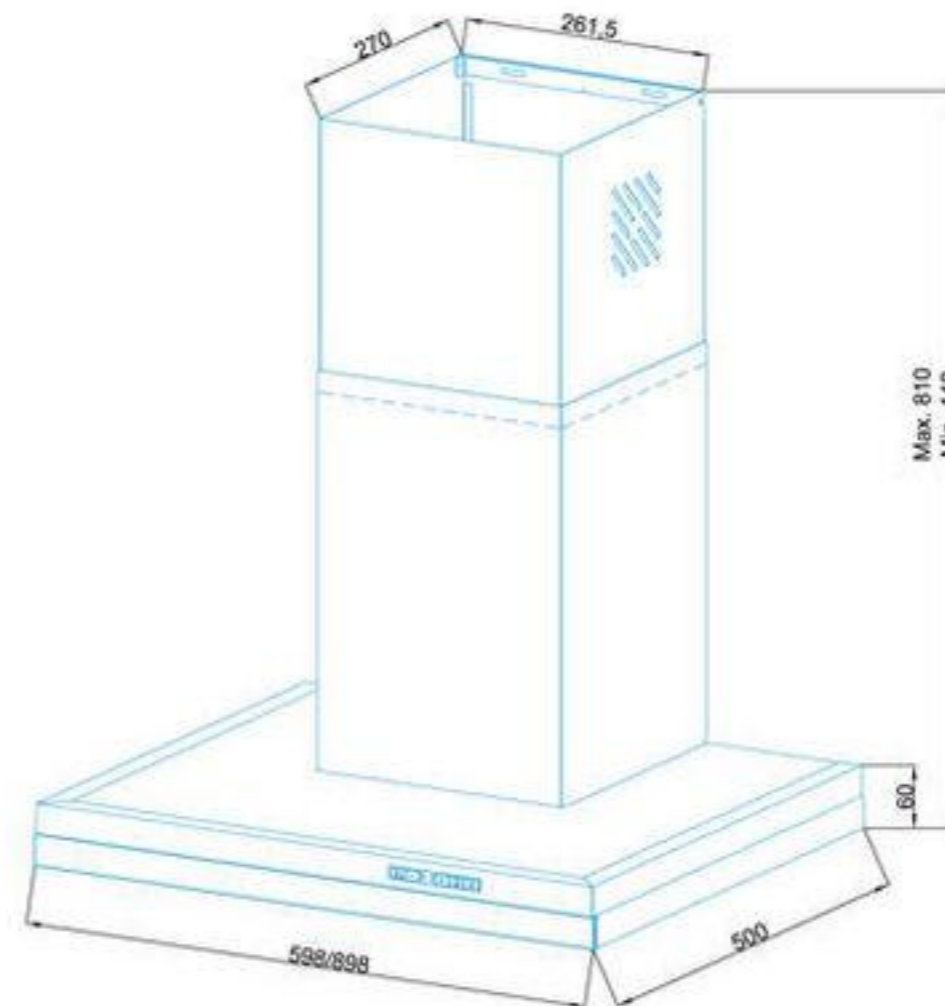

Model	AGT1018
Dimensions	60-90 cm
Filter	4 Layer Alu Filter
Air Outlet Size	Ø 150/Ø 120 mm
Control	Tactile Control With Led Display
No Return Valve	Yes
Saturation Filter Alarm	Yes
Telescopic Chimney	390 + 390 mm
Color	Inox - Black - White - Cream
Optional	Carbon Filters, Buffle Filter
Extras	High efficiency motor. Easy mounting hanger design.