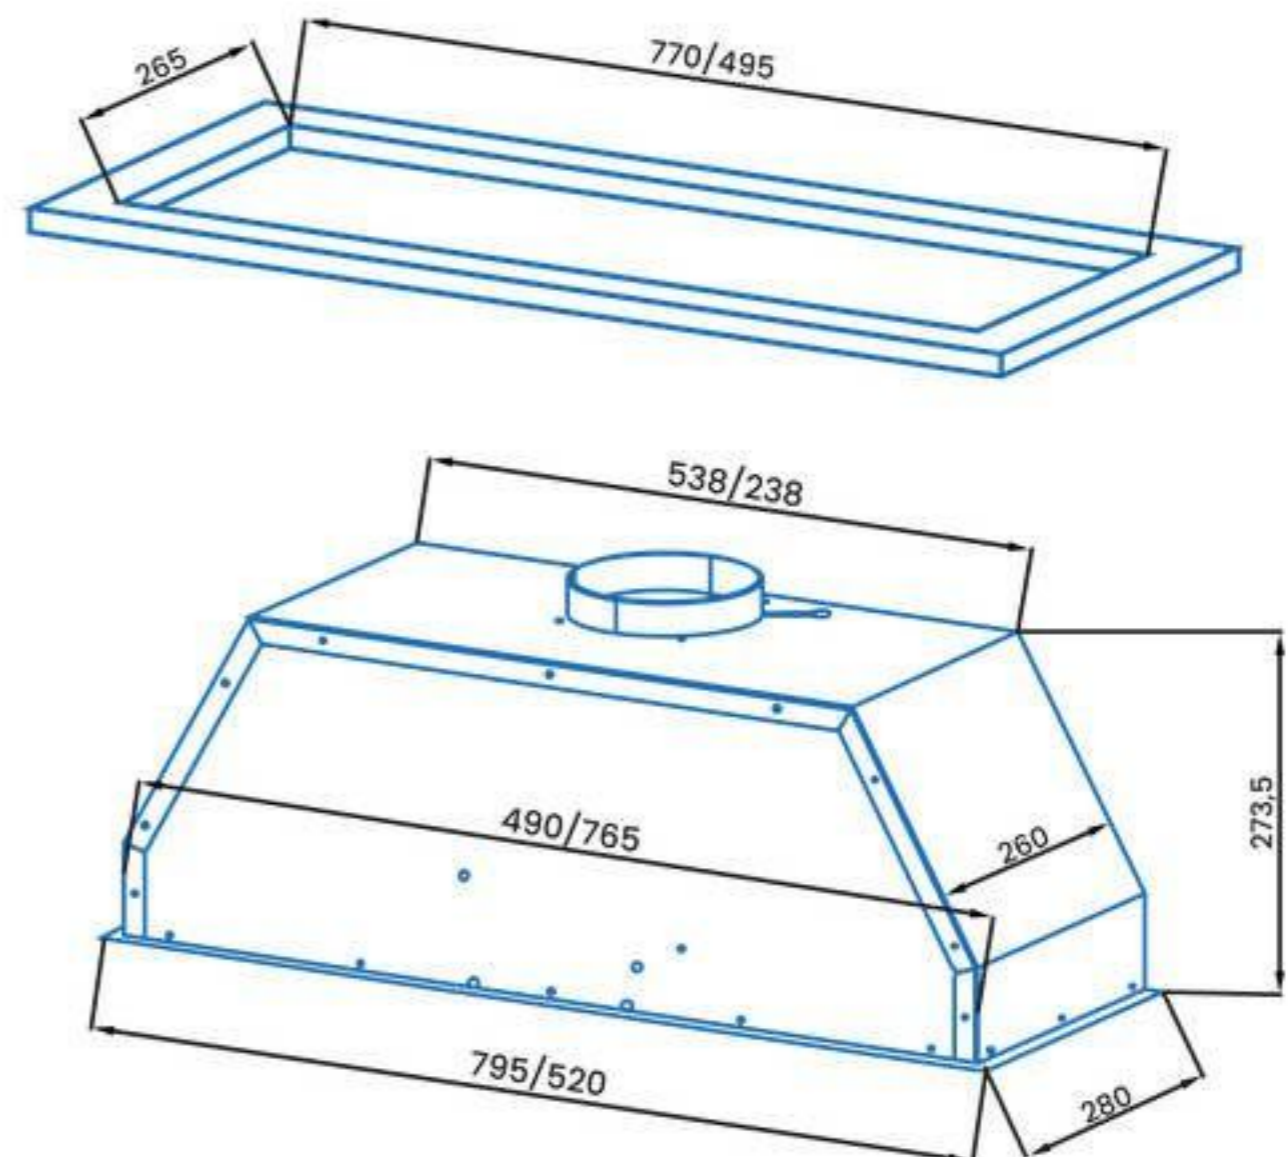

EURO TYPE

Model	AGB3057
Dimensions	520 -700 - 900 mm
Filter	3 Layer Alu Filter
Air Outlet Size	Ø 120 mm
Control	Push Button Control
Piston	No
Telescopic Chimney	No
Color	Black-White-Cream-Inox
Optional	Carbon Filters
Extras	Push Button control, 3 power levels, Led lighting, Aluminum filter.