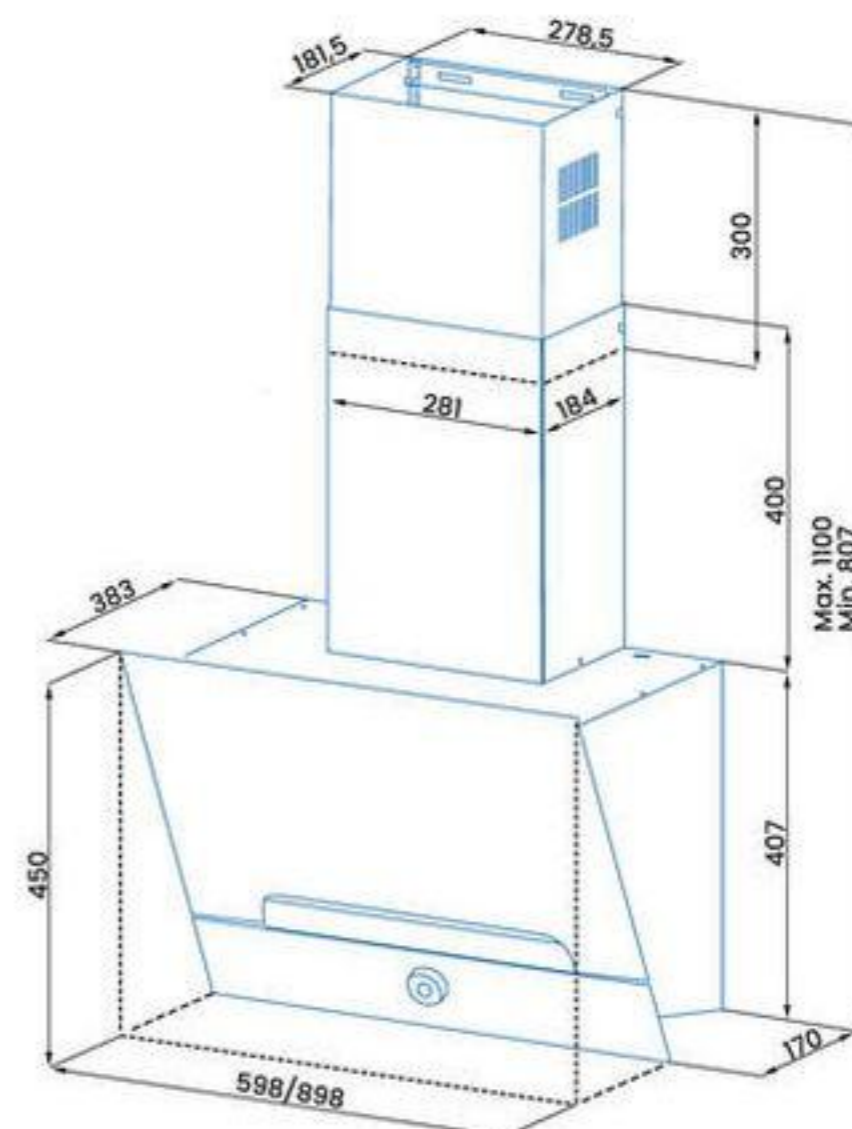

Model	AGW3050
Dimensions	600-900 mm
Filter	4 Layer Alu Filter
Air Outlet Size	Ø 150/Ø 120 mm
Control	Rotary Control With Cenral Display
Piston	Optional
Telescopic Chimney	Yes
Color	Black - White - Cream
Optional	Carbon Filters,Buffle Filter, Remote Control
Extras	High efficiency motor. Power plus motor cabinet. Rotary control with central led display. 5 power levels. Led lighting.Aluminum filter.Full glass. Easy mounting hanger desing. "