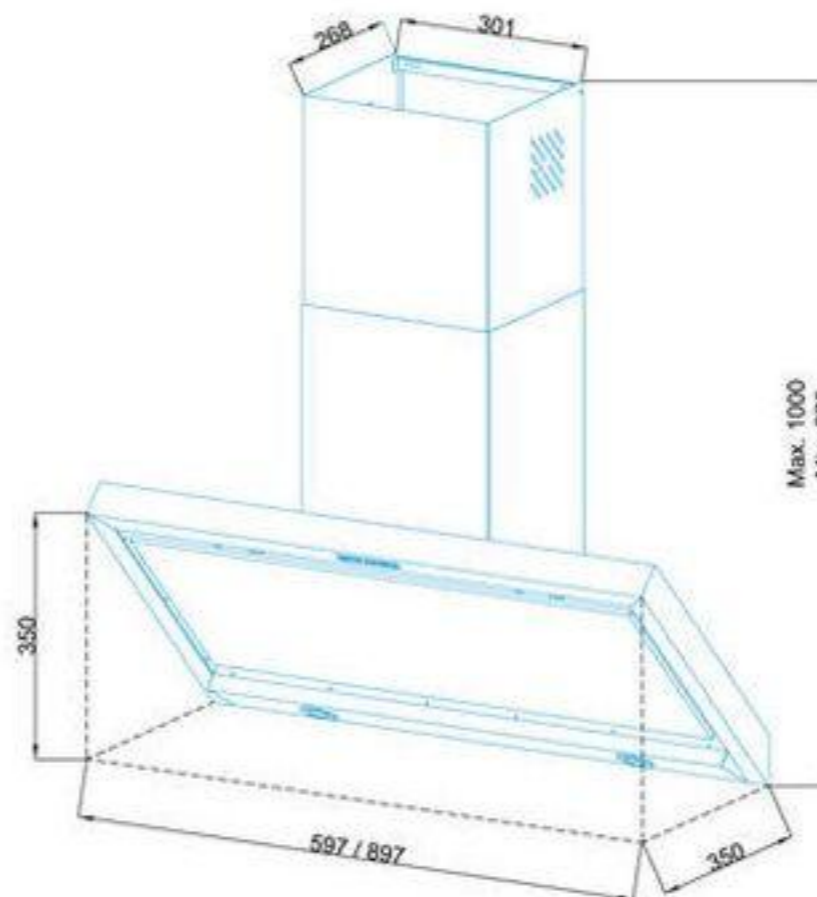

ACHTECON

PRODUCT INFORMATION

Model	AGW3012
Dimensions	60-90 cm
Filter	4 Layer Alu Filter
Air Outlet Size	Ø 150 / Ø 120 mm
Control	Tactile Control With Led Display
No Return Valve	Yes
Saturation Filter Alarm	Yes
Telescopic Chimney	Yes
Color	Inox
Optional	Remote Control, Carbon Filters, Piston
Extras	L cavity for more stable and extra power suction. Full Inox

ACHTECON

PRODUCT INFORMATION

Model	AGW3013
Dimensions	60-90 cm
Filter	4 Layer Alu Filter
Air Outlet Size	Ø 150 / Ø 120 mm
Control	Tactile Control With Led Display
No Return Valve	Yes
Saturation Filter Alarm	Yes
Telescopic Chimney	Yes
Color	Inox-Black - White Glass
Optional	Remote Control, Carbon Filters, Piston
Extras	L cavity for more stable and extra power suction. Glass Flap