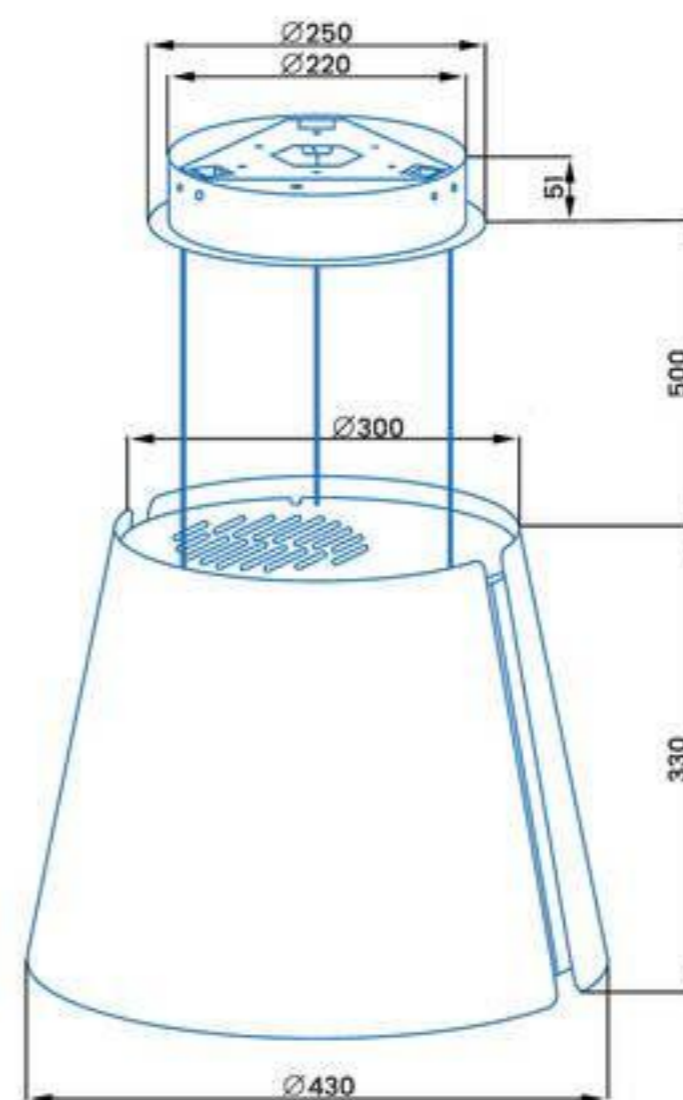

ACHTTECON®

ACHTECON

PRODUCT INFORMATION

Model	AG11060
Dimensions	500 mm
Filter	4 Layer Alu Filter
Air Outlet Size	Ø 150/Ø 120 mm
Control	Push Button Control
Piston	No
Telescopic Chimney	No
Color	Black-White Glass
Optional	Carbon Filters, Buffle Filter, Remote Control
Extras	High efficiency motor. Touch control with central led display. 5 power levels. Extra clear flush led lighting. Aluminum filter. Full glass.

ACHTECON

PRODUCT INFORMATION

Model	AGI2061
Dimensions	500 mm
Filter	4 Layer Alu Filter
Air Outlet Size	Ø 150/Ø 120 mm
Control	PUSH BUTTON CONTROL
Piston	No
Telescopic Chimney	No
Color	Black-White
Optional	Carbon Filters,Buffe Filter, Remote Control
Extras	High efficiency motor. Push button. 3 power levels. Extra clear flush led lighting. Aluminum filter. Full glass.