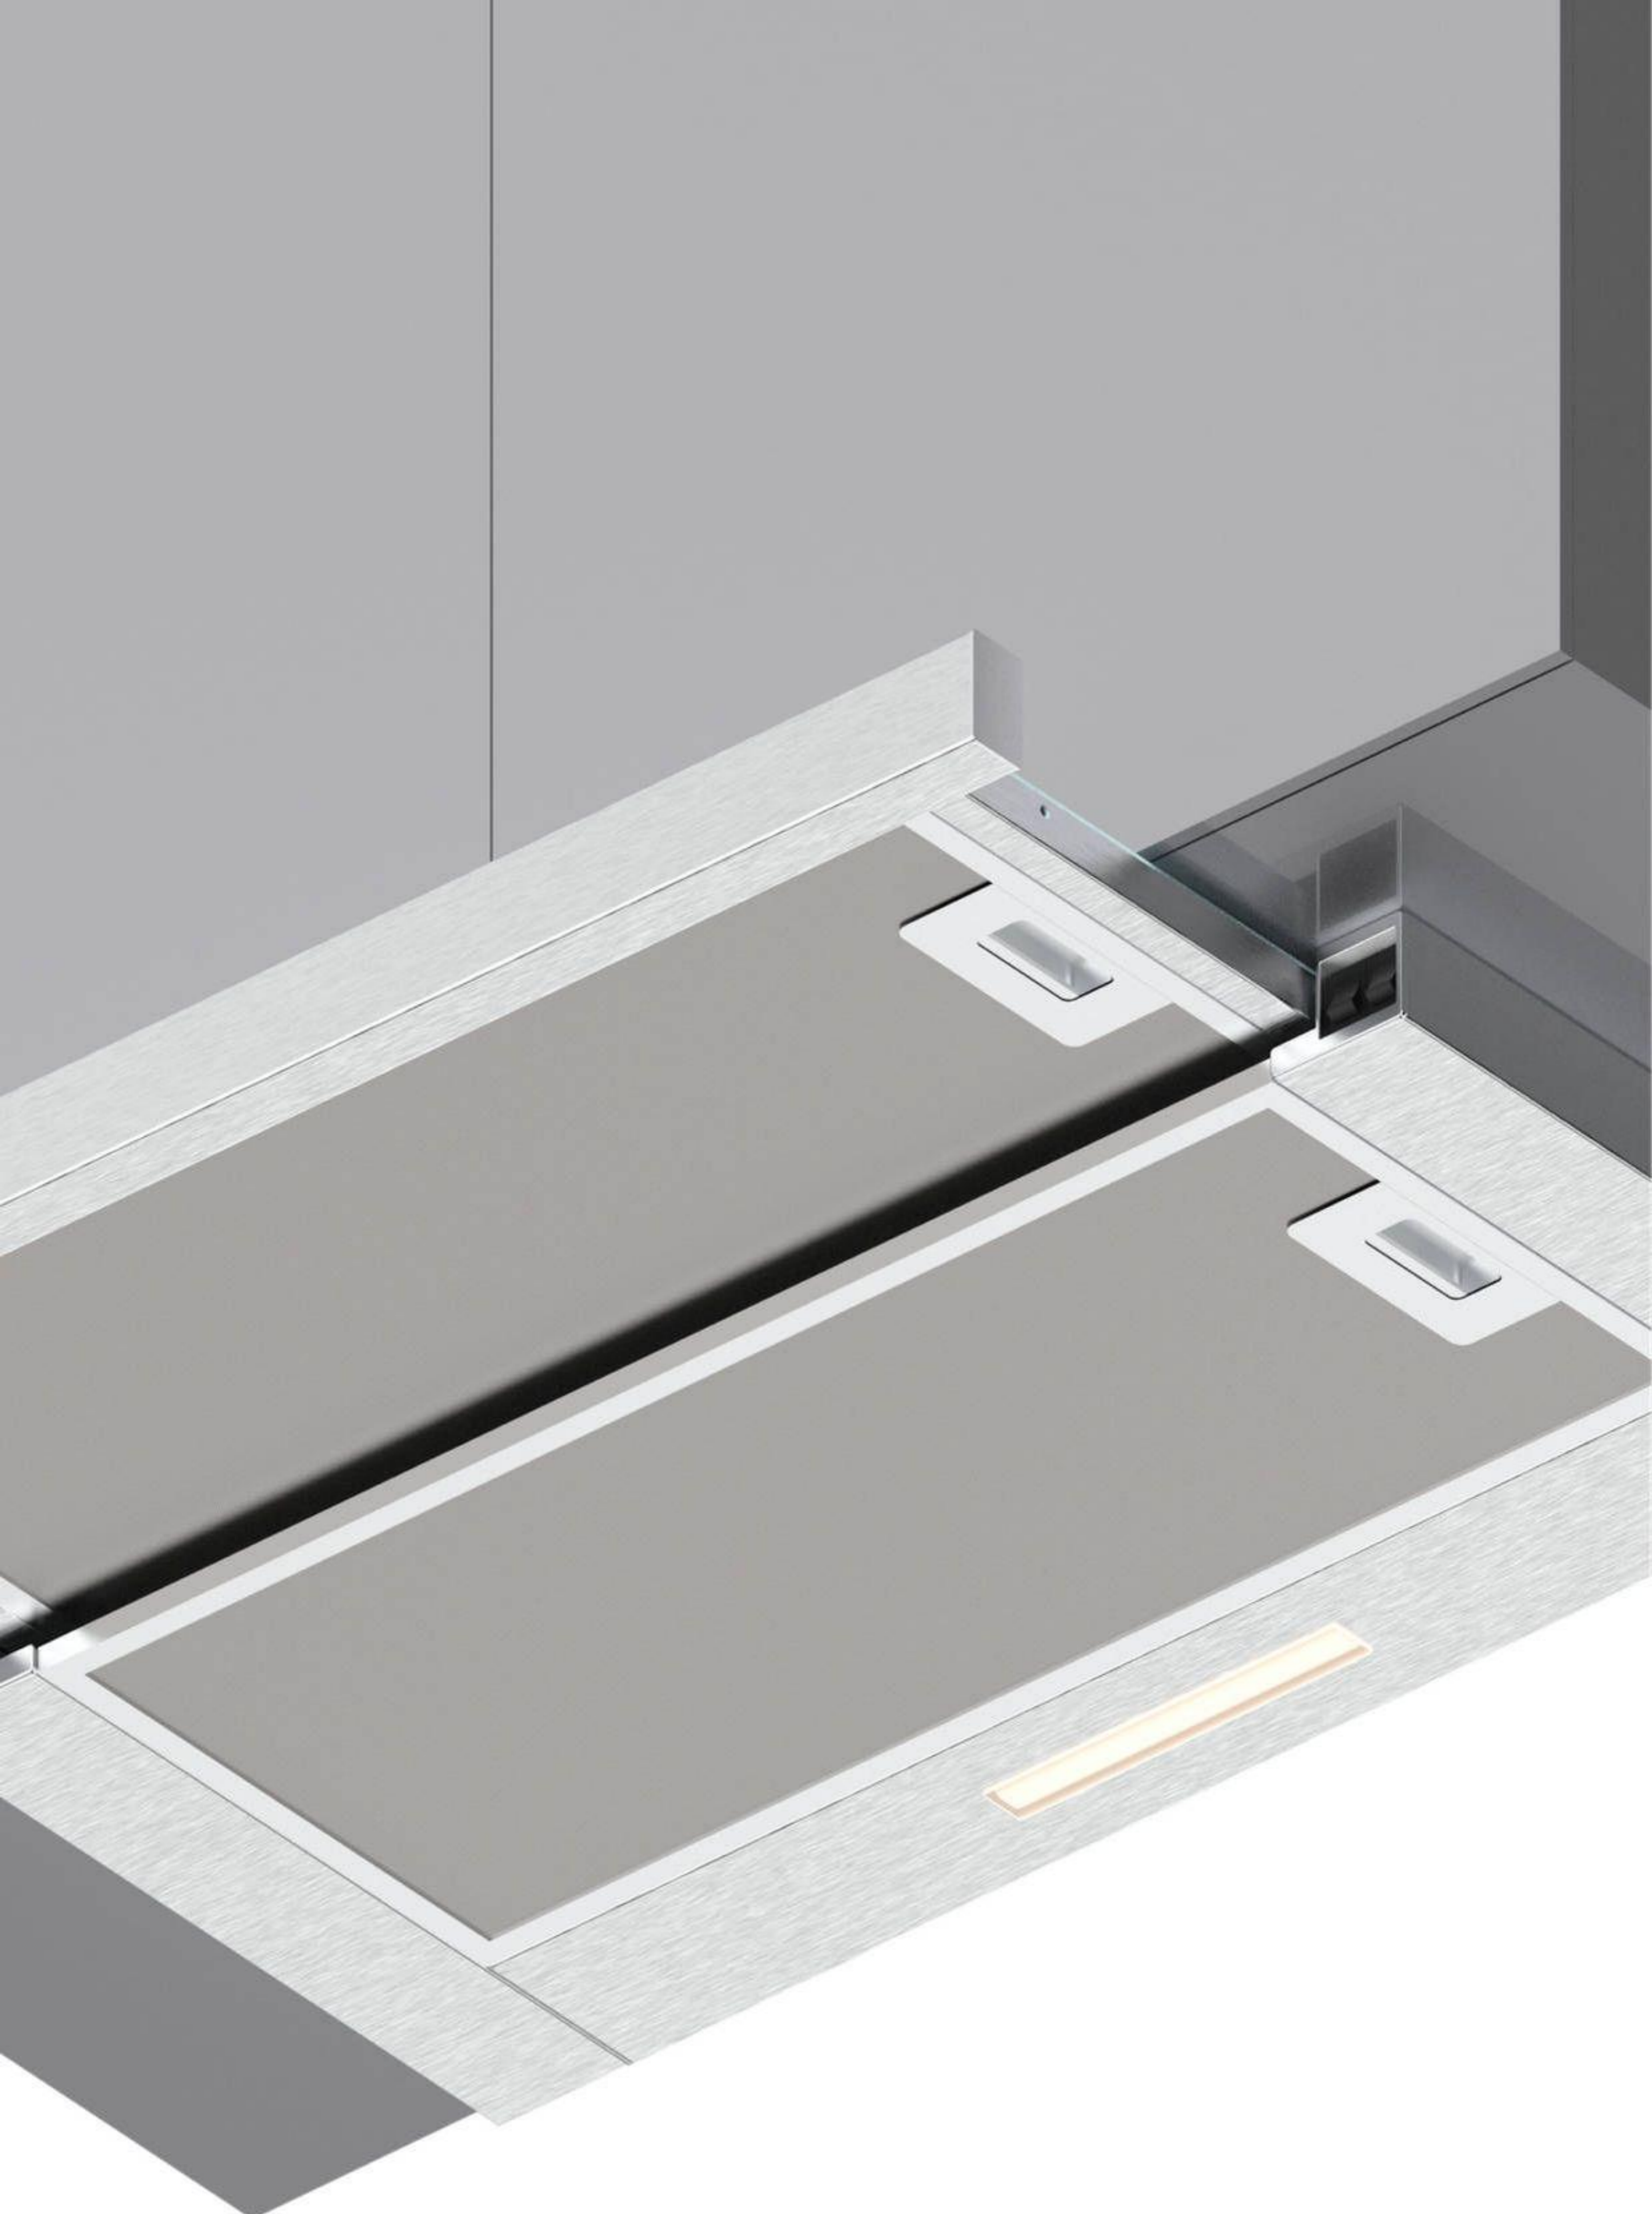

1X
RECTANGLE LED

EURO-TYPE

No

Model	AGS2056
Dimensions	600 - 900 mm
Filter	3 Layer Alu Filter
Air Outlet Size	Ø 120 mm
Control	Rocker Control
Piston	No
Telescopic Chimney	No
Color	Inox-Black-White-Cream
Optional	Carbon Filters
Extras	Rocker control. 2 power levels. Led lighting. Aluminum filter.