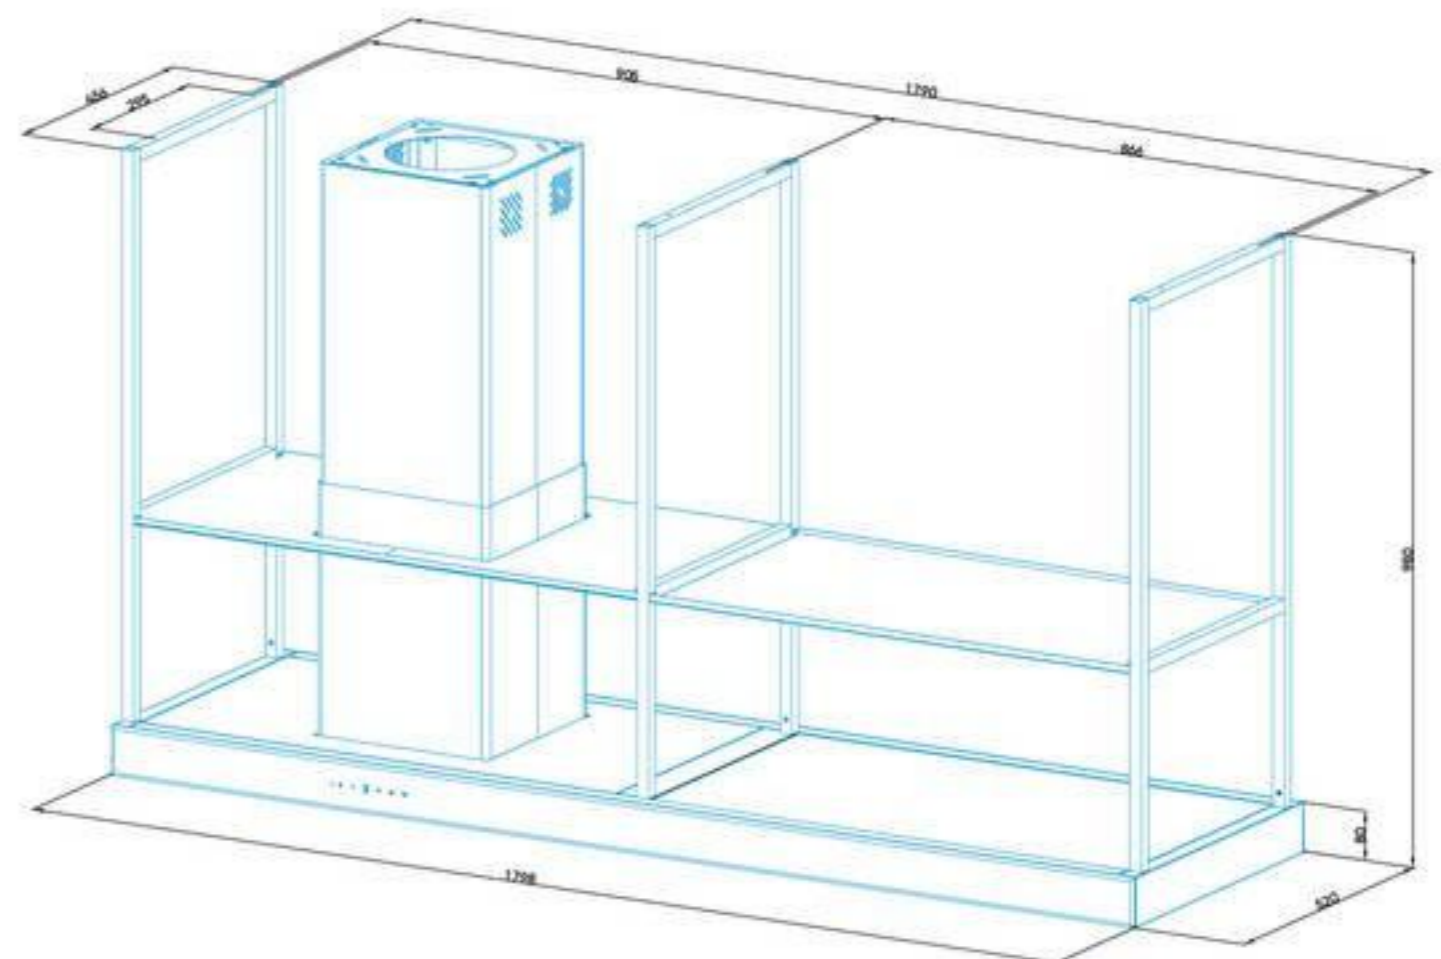

Model	AGI 1070
Dimensions	180 Cm
Filter	3 X 4 Layer Alluminyum Filter
Air Outlet Size	Ø150/120 Mm
Control	Touch Control
No Return Valve	Yes
Telescopic Chimney	600+400 Mm
Color	Dark Grey-Black
Optionel	Carbon Filter, Buffle Filter
Extras	High Efficirncy Motor Painted Oil Filter Glass Shelves