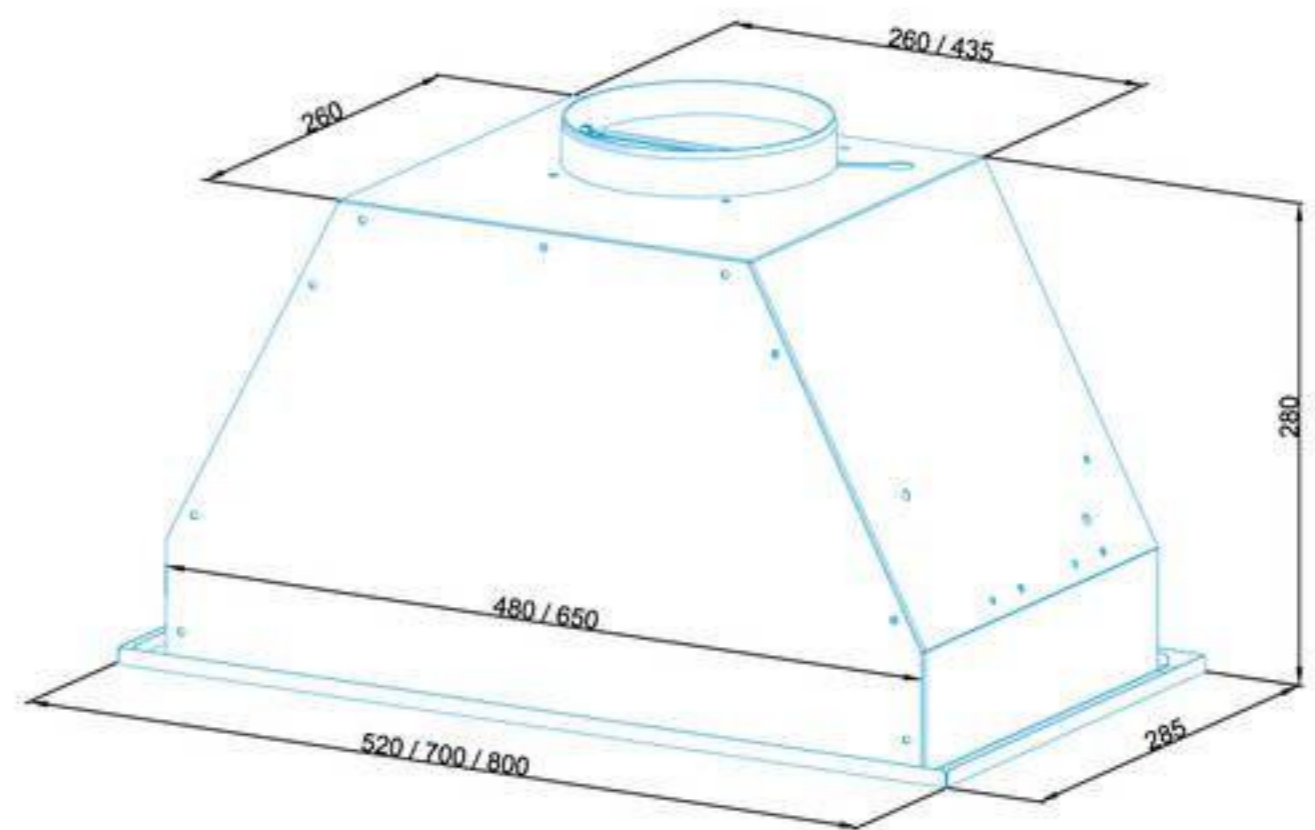

ACHTECON

PRODUCT INFORMATION

Model	AGB1031
Dimensions	52-82 cm
Filter	4 Layer Alu Filter
Air Outlet Size	Ø 150/Ø 120 mm
Control	Touch Control With Display
No Return Valve	Yes
Saturation Filter Alarm	Yes
Color	Black - White - Cream
Optional	Carbon Filters, Remote Control
Extras	High efficiency motor. Easy fix assembly system. Full glass.