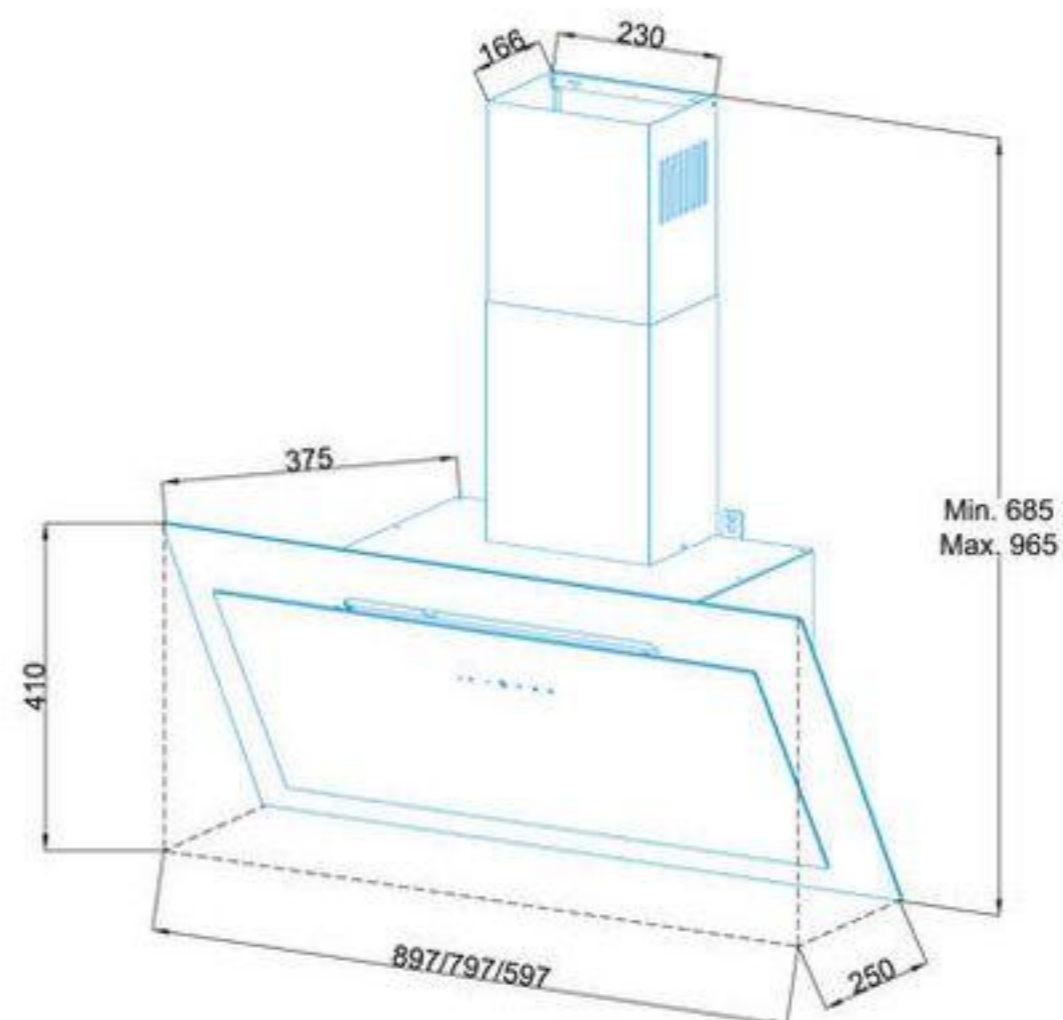

Model	AGW3009
Dimensions	60-90 cm
Filter	4 Layer Alu Filter
Air Outlet Size	Ø 150 / Ø 120 mm
Control	Touch Control With Display
No Return Valve	Yes
Saturation Filter Alarm	Yes
Telescopic Chimney	Yes
Color	Black - White - Cream
Optional	Remote Control, Carbon Filters, Piston
Extras	L cavity for more stable and extra power suction. Full glass.