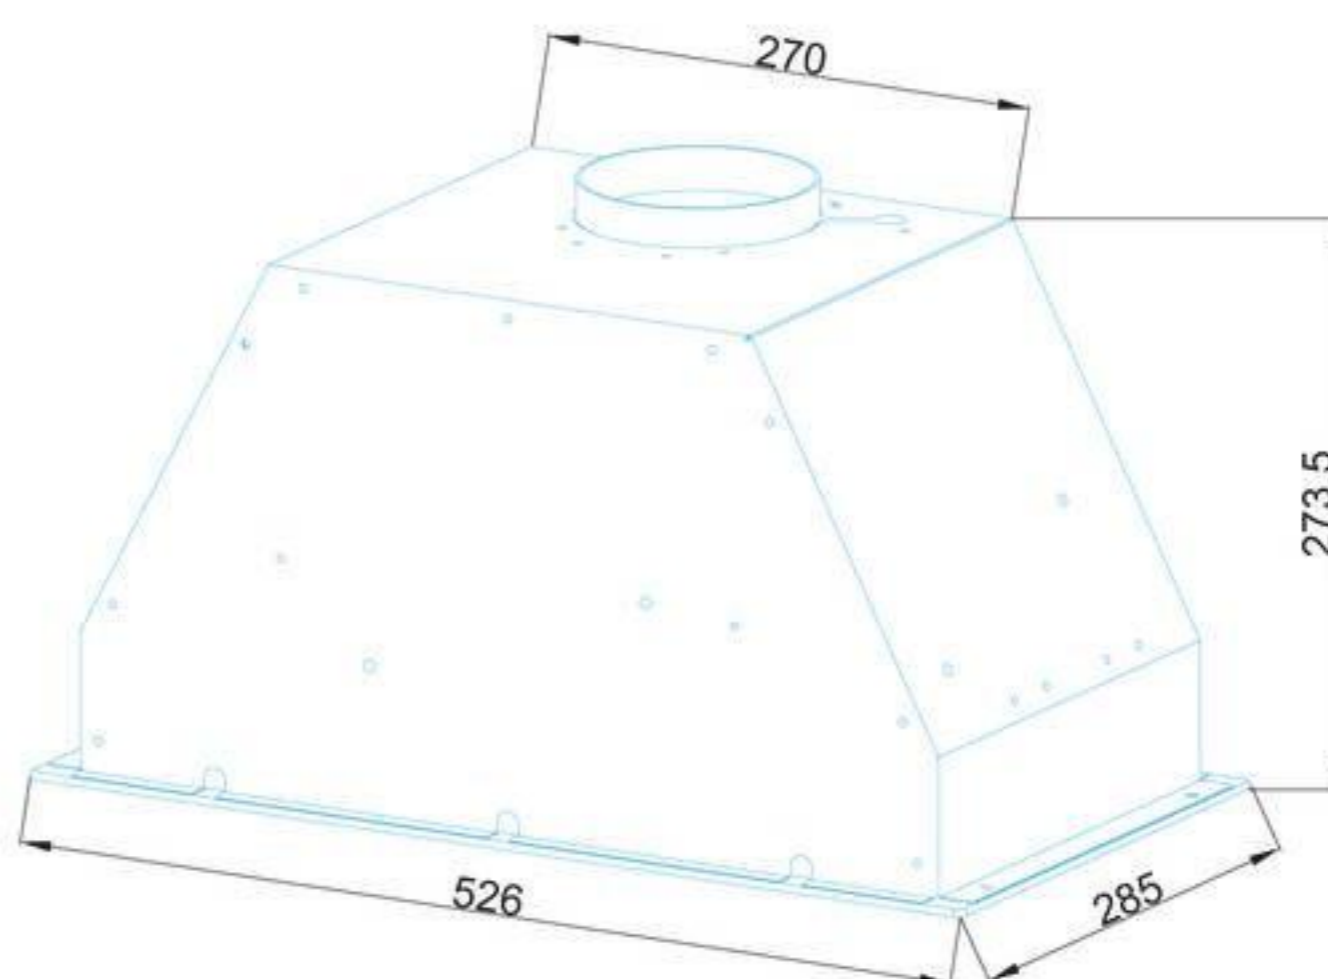

Model	AGB2035
Dimensions	52 cm
Filter	3 Layer Alu Filter
Air Outlet Size	Ø 120 mm
Control	Touch Control
No Return Valve	Yes
Color	Black - White - Cream
Optional	Carbon Filters
Extras	Full glass.