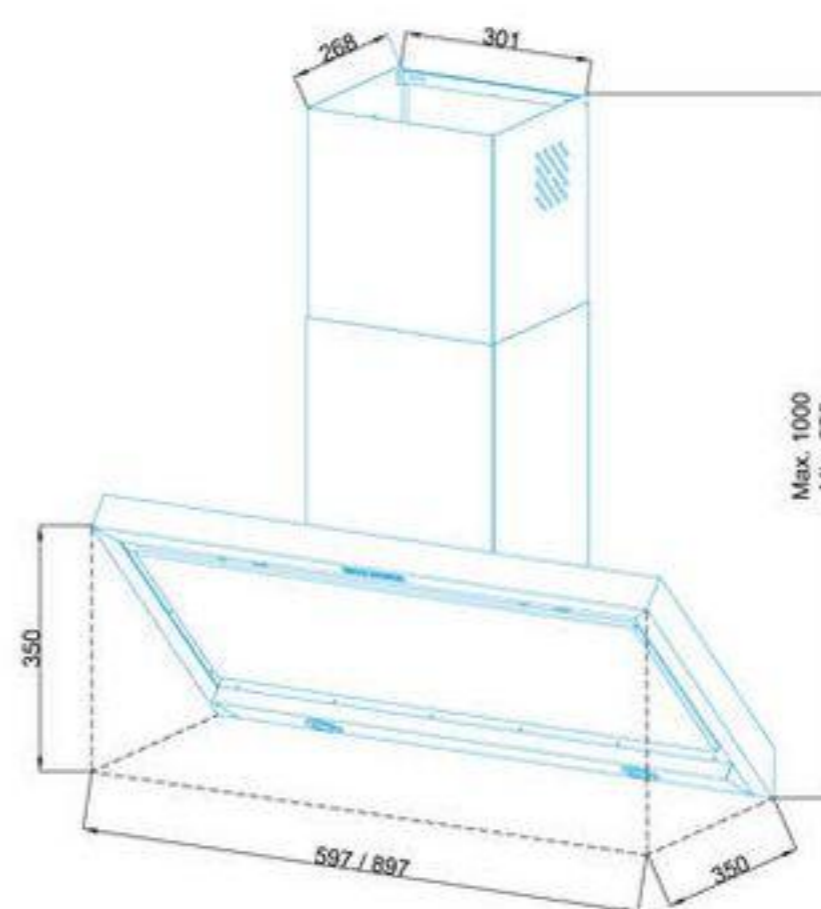

ACHTECON

PRODUCT INFORMATION

Model	AGW3011
Dimensions	60-90 cm
Filter	4 Layer Alu Filter
Air Outlet Size	Ø 150 / Ø 120 mm
Control	Touch Control With Display
No Return Valve	Yes
Saturation Filter Alarm	Yes
Telescopic Chimney	Yes
Color	Black/Brass - White/Grey - Cream/Brass
Optional	Remote Control, Carbon Filters, Piston
Extras	L cavity for more stable and extra power suction. Full glass.

ACHTECON

PRODUCT INFORMATION

Model	AGW3012
Dimensions	60-90 cm
Filter	4 Layer Alu Filter
Air Outlet Size	Ø 150 / Ø 120 mm
Control	Tactile Control With Led Display
No Return Valve	Yes
Saturation Filter Alarm	Yes
Telescopic Chimney	Yes
Color	Inox
Optional	Remote Control, Carbon Filters, Piston
Extras	L cavity for more stable and extra power suction. Full Inox