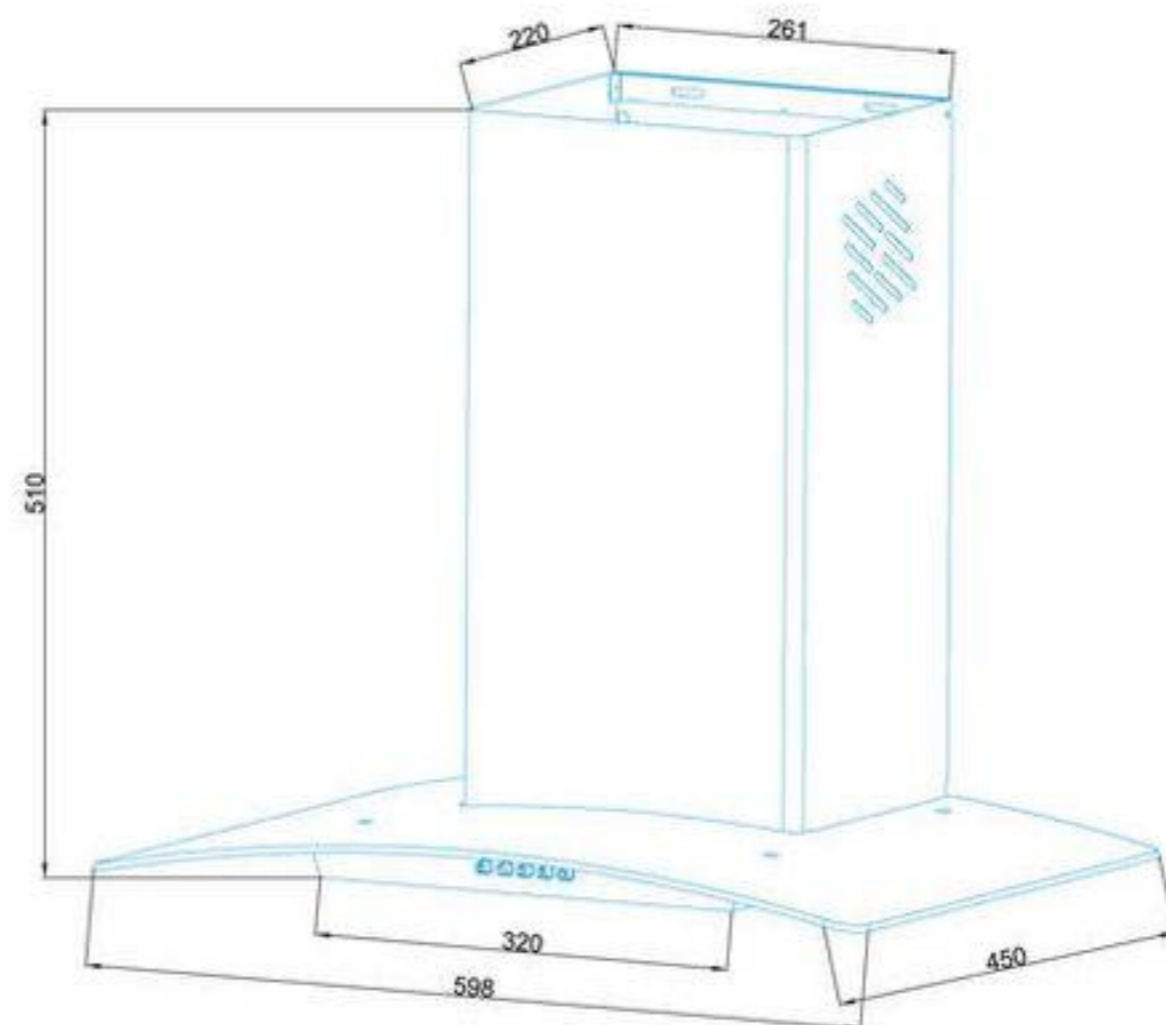

Model	AGT3028
Dimensions	60-90 cm
Filter	3 Layer Alu Filter
Air Outlet Size	Ø 120 mm
Control	Push Button Control
No Return Valve	Yes
Telescopic Chimney	1x490 mm
Color	Inox - Black - White - Cream
Optional	Carbon Filters
Buffle Filter	No
Extras	Easy mounting hanger design.