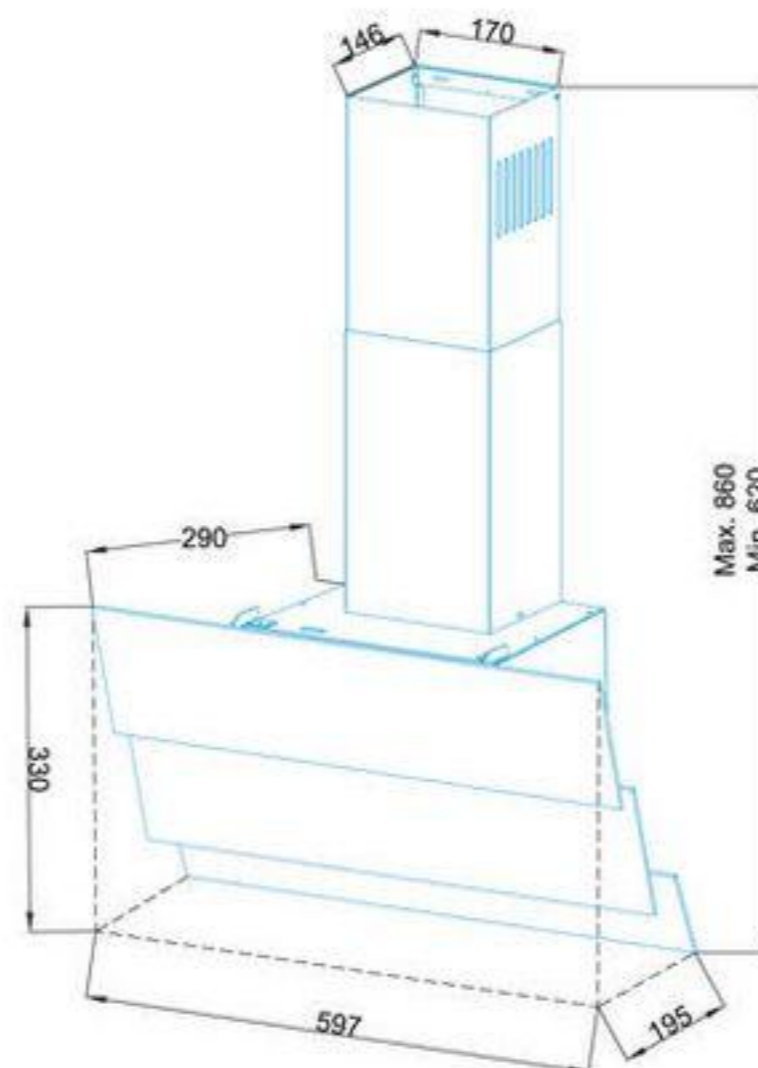

Model	AGW5014
Dimensions	60 cm
Filter	3 Layer Alu Filter
Air Outlet Size	Ø 120 mm
Control	Push Button Control
No Return Valve	Yes
Telescopic Chimney	2X290 mm
Color	Black - White - Cream
Optional	Piston, Carbon Filters
Extras	S cavity. Full glass.