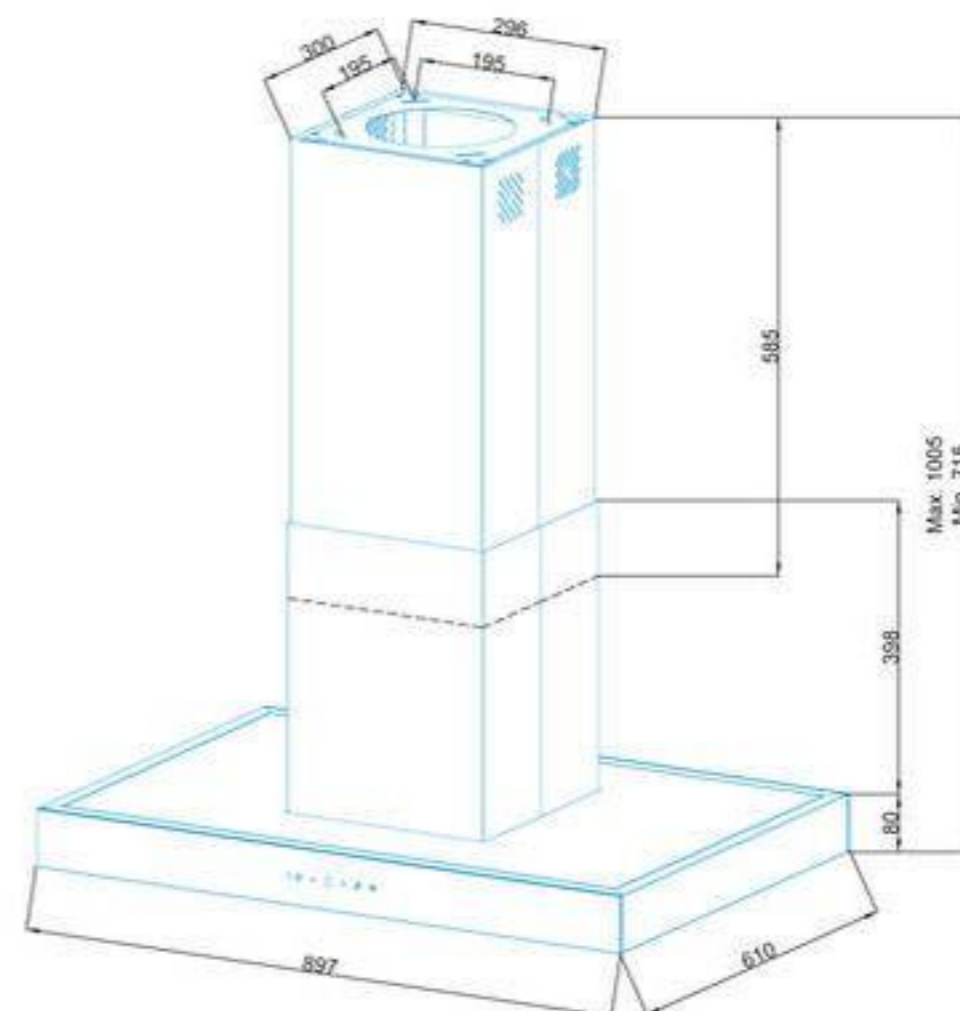

ACHTECON

PRODUCT INFORMATION

Model	AGI 1065
Dimensions	90 Cm
Filter	4 Layer Alluminium + Carbon Filter
Air Outlet Size	Ø150 Mm
Control	Touch Control With Display + Remote Control
No Return Valve	Yes
Telescopic Chimney	No
Color	Grey Body White Glass
Optionel	Inox Filter
Extras	High Efficiency Motor Easy Fix Assembly System Ambience Lighting

ACHTECON

PRODUCT INFORMATION

Model	AGI 1070
Dimensions	180 Cm
Filter	3 X 4 Layer Alluminyum Filter
Air Outlet Size	Ø150/120 Mm
Control	Touch Control
No Return Valve	Yes
Telescopic Chimney	600+400 Mm
Color	Dark Grey-Black
Optionel	Carbon Filter, Buffle Filter
Extras	High Efficirncy Motor Painted Oil Filter Glass Shelves

ACHTECON

PRODUCT INFORMATION

Model	AG11043
Dimensions	90 cm
Filter	3x4 Layer Alu Filter
Air Outlet Size	Ø 150/Ø 120 mm
Control	Touch Control With Display
No Return Valve	Yes
Saturation Filter Alarm	Yes
Telescopic Chimney	Yes
Color	Inox Body / Black - White Glass
Optional	Carbon Filters, Buffle Filter, Remote Control
Extras	High efficiency motor. Full glass panel.