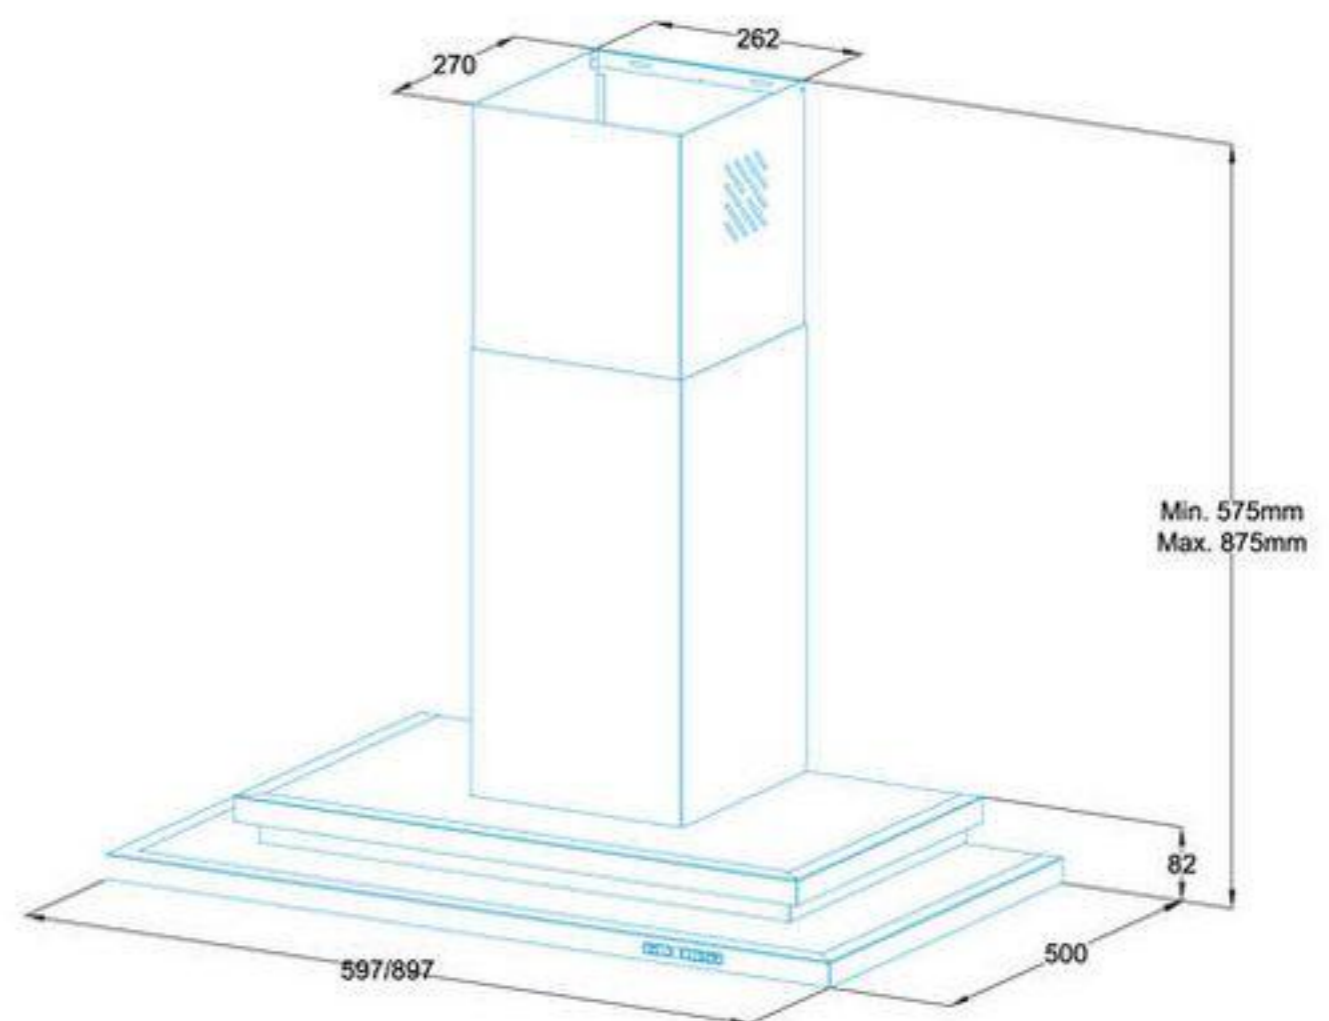

Model	AGT1021
Dimensions	60-90 cm
Filter	4 Layer Alu Filter
Air Outlet Size	Ø 150/Ø 120 mm
Control	Tactile Control With Led Display
No Return Valve	Yes
Saturation Filter Alarm	Yes
Telescopic Chimney	390 + 390 mm
Color	Inox - Black - White - Cream
Optional	Carbon Filters, Buffle Filter
Extras	High efficiency motor. Easy mounting hanger design.