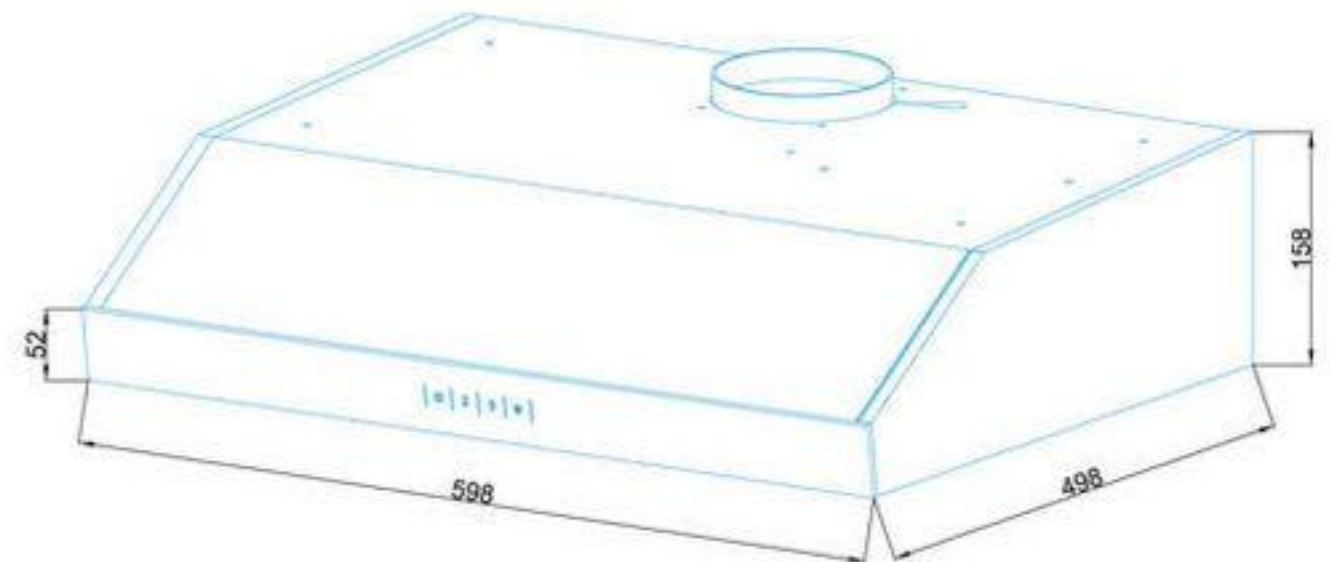

**ACHTTECON**

ACHTECON

PRODUCT INFORMATION

Model	AGS3042
Dimensions	60 cm
Filter	3 Layer Alu Filter
Air Outlet Size	Ø 120 mm
Control	Touch Control
No Return Valve	Yes
Color	Black - White - Cream - Inox
Optional	Carbon Filters, Buffle Filter
Extras	Full glas panel.