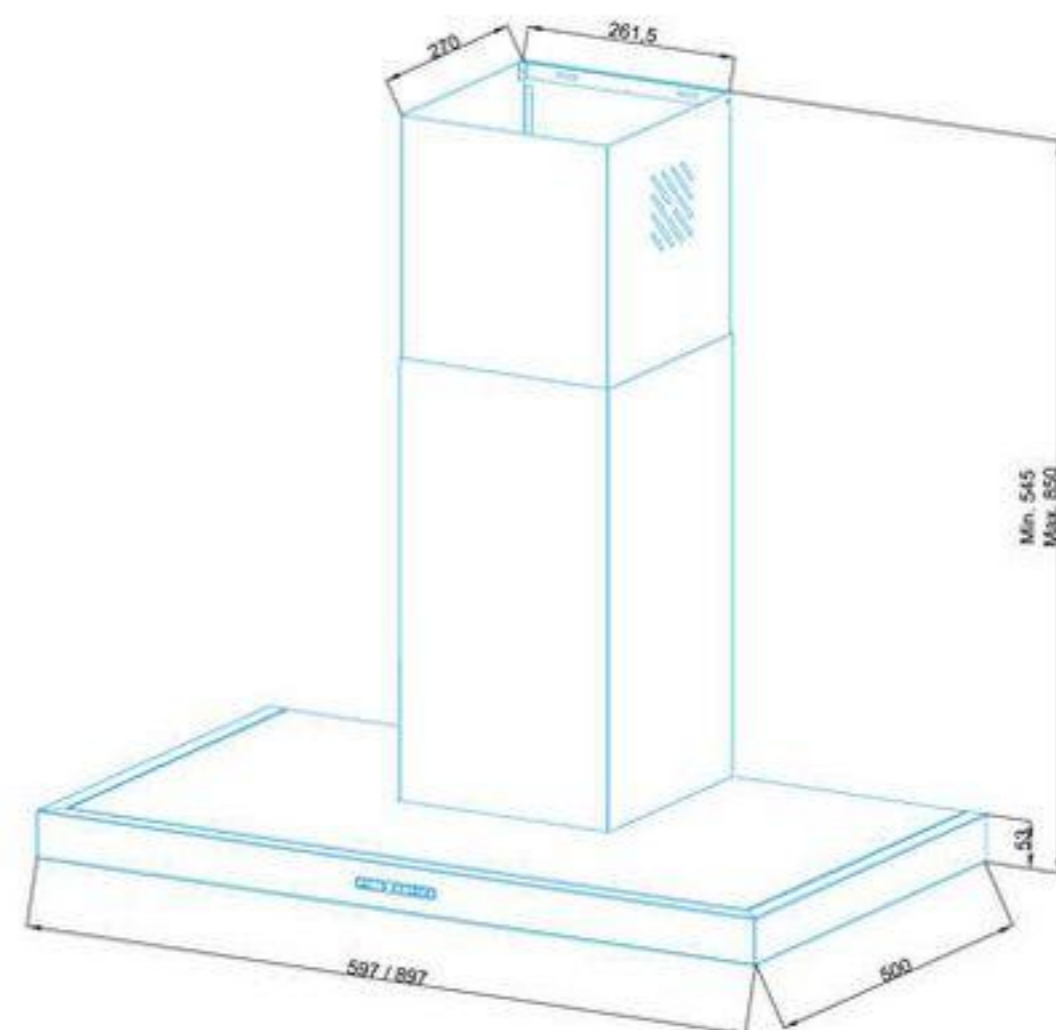

 ACHTECON

ACHTECON

PRODUCT INFORMATION

Model	AGT1020
Dimensions	60-90 cm
Filter	4 Layer Alu Filter
Air Outlet Size	Ø 150/Ø 120 mm
Control	Tactile Control With Led Display
No Return Valve	Yes
Saturation Filter Alarm	Yes
Telescopic Chimney	390 + 390 mm
Color	Inox / Black - Inox / White
Optional	Carbon Filters
Extras	High efficiency motor. Easy mounting hanger design.