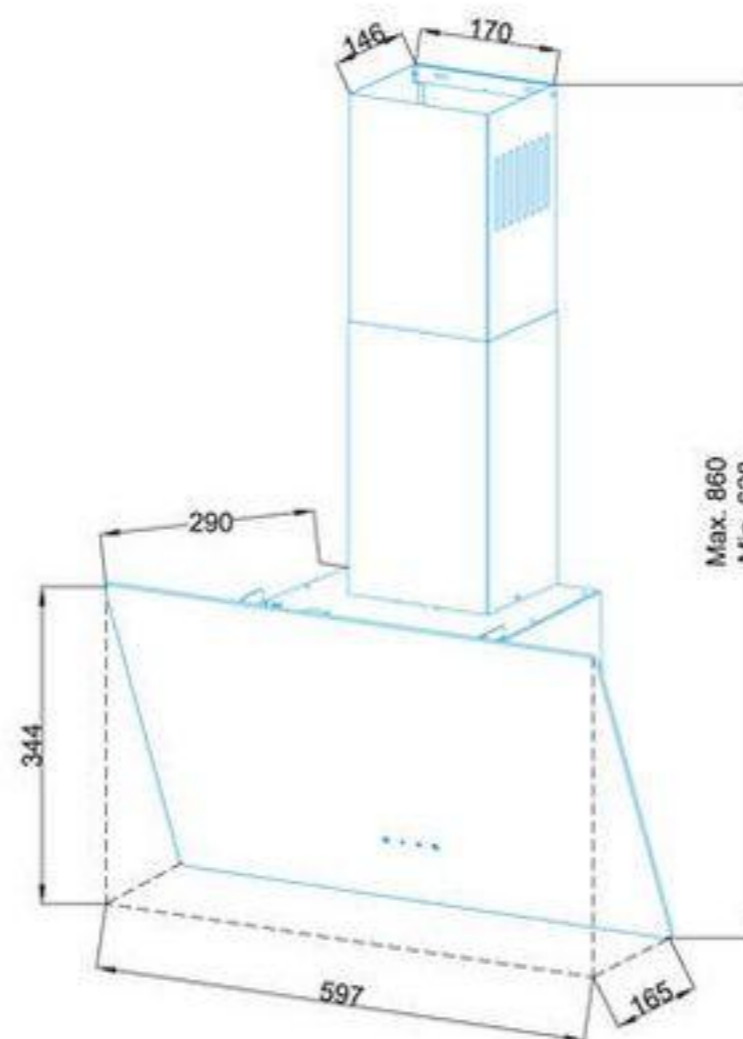

ACHTECON

PRODUCT INFORMATION

Model	AGW4016
Dimensions	60-90 cm
Filter	3 Layer Alu Filter
Air Outlet Size	Ø 120 mm
Control	Touch Control
No Return Valve	Yes
Telescopic Chimney	2X290 mm
Color	Black - White - Cream
Optional	Piston, Carbon Filters
Extras	M cavity. Full glass.