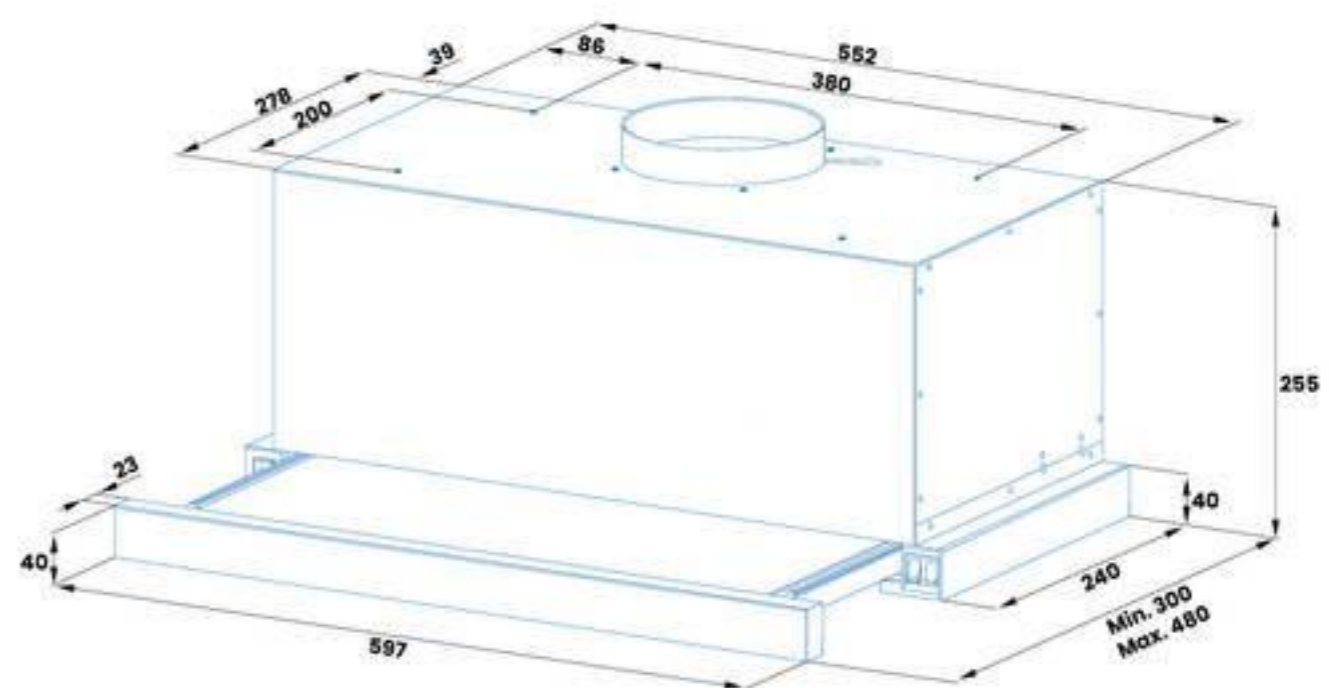

1X
RECTANGLE LED

EURO-TYPE

No

Model	AGS2056
Dimensions	600 - 900 mm
Filter	3 Layer Alu Filter
Air Outlet Size	Ø 120 mm
Control	Rocker Control
Piston	No
Telescopic Chimney	No
Color	Inox-Black-White-Cream
Optional	Carbon Filters
Extras	Rocker control. 2 power levels. Led lighting. Aluminum filter.