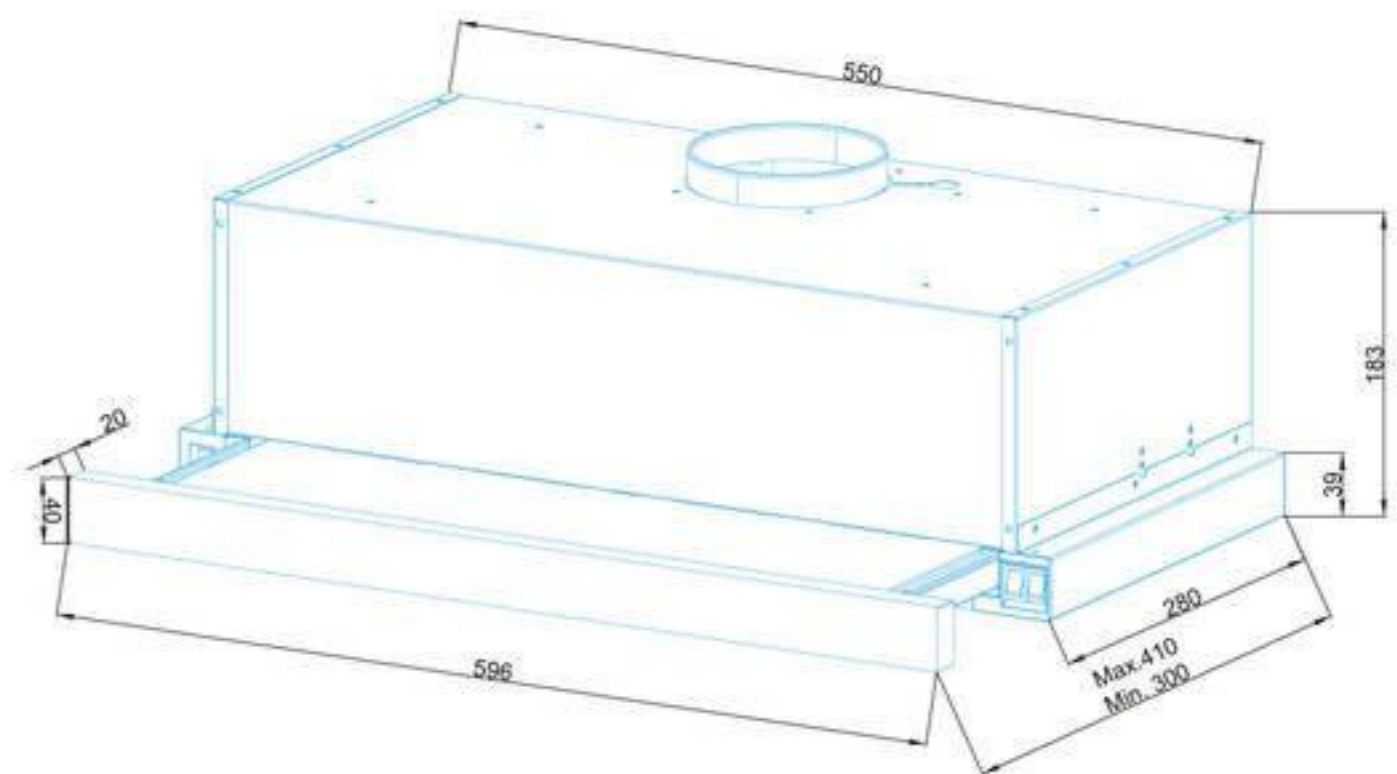

 ACHTECON®

ACHTECON

PRODUCT INFORMATION

Model	AGS3040
Dimensions	50-60 cm
Filter	3 Layer Alu Filter
Air Outlet Size	Ø 120 mm
Control	Rocker Control
No Return Valve	Yes
Color	Black - White - Cream
Optional	Carbon Filters
Extras	Full glas panel.