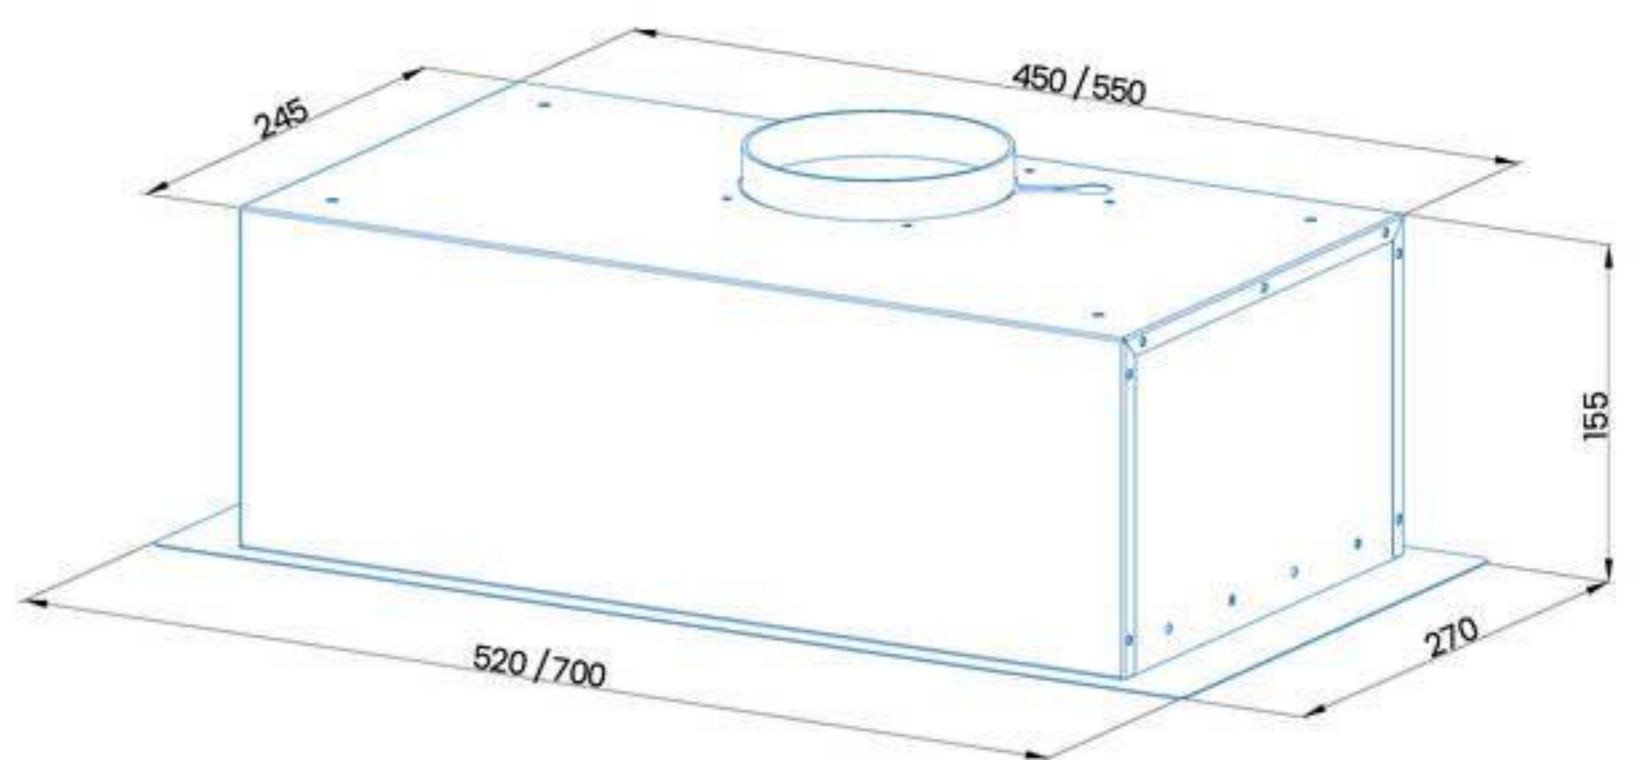

ACHTECON

ACHTECON

PRODUCT INFORMATION

Model	AGB3054
Dimensions	520 -720 mm
Filter	3 Layer Alu Filter
Air Outlet Size	Ø 120 mm
Control	Push Button Control
Piston	No
Telescopic Chimney	No
Color	Black-White-Cream-Inox
Optional	Carbon Filters
Extras	Push button control, 3 power levels, Led lighting, Aluminum filter.