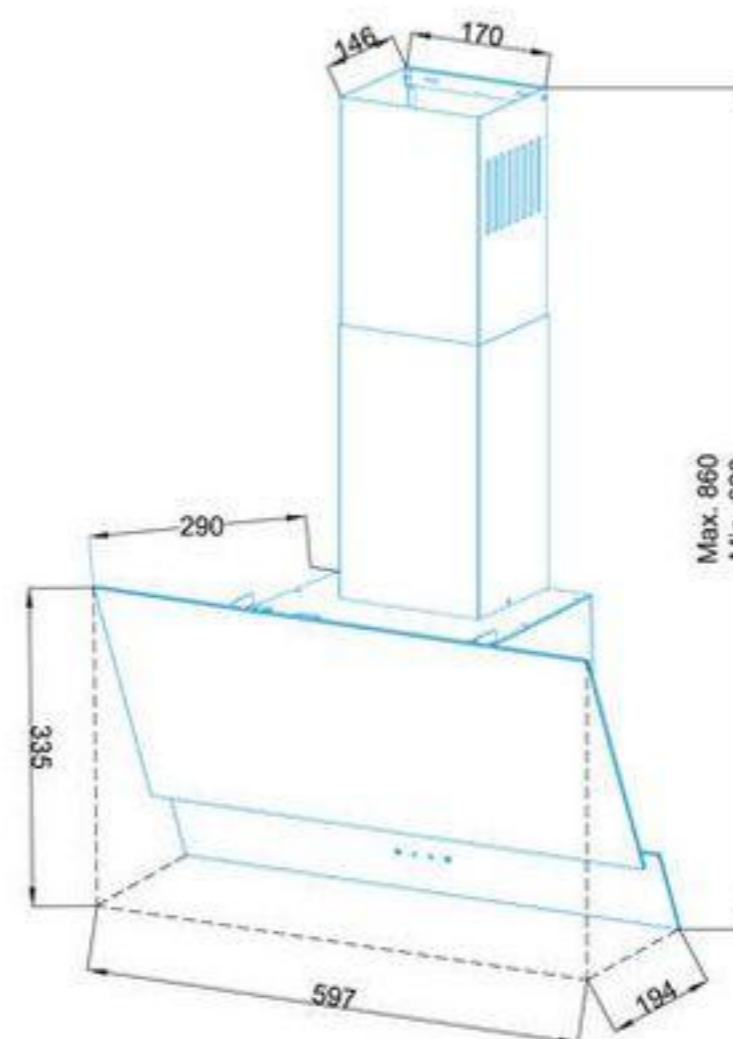

ACHTECON

PRODUCT INFORMATION

Model	AGW5014
Dimensions	60 cm
Filter	3 Layer Alu Filter
Air Outlet Size	Ø 120 mm
Control	Push Button Control
No Return Valve	Yes
Telescopic Chimney	2X290 mm
Color	Black - White - Cream
Optional	Piston, Carbon Filters
Extras	S cavity. Full glass.

*ACHTECON

ACHTECON

PRODUCT INFORMATION

Model	AGW5015
Dimensions	60 cm
Filter	3 Layer Alu Filter
Air Outlet Size	Ø 120 mm
Control	Push Button Control
No Return Valve	Yes
Telescopic Chimney	2X290 mm
Color	Black - White - Cream
Optional Extras	Piston, Carbon Filters S cavity, Full glass.

ACHTECON

PRODUCT INFORMATION

Model	AGW5016
Dimensions	60 cm
Filter	3 Layer Alu Filter
Air Outlet Size	Ø 120 mm
Control	Push Button Control
No Return Valve	Yes
Telescopic Chimney	2X290 mm
Color	Black - White - Cream
Optional	Piston, Carbon Filters
Extras	S cavity. Full glass.