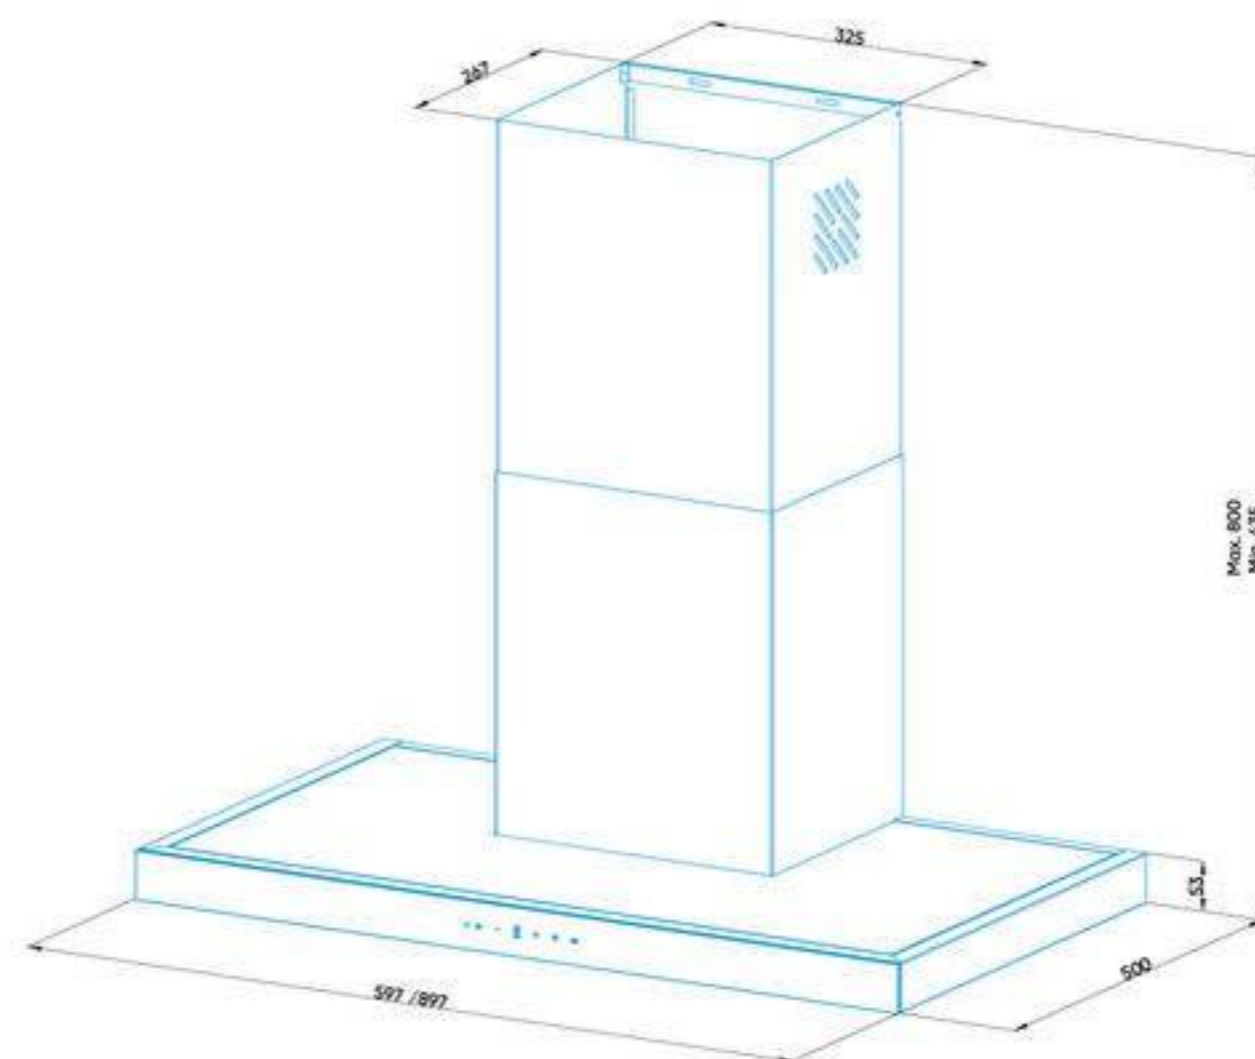

Model	AGT 2083
Dimensions	60/90 Cm
Filter	4 Layer Alluminium Filter
Air Outlet Size	Ø150/120 Mm
Control	Tactile Control With Display
No Return Valve	Yes
Telescopic Chimney	390+390 Mm
Color	Inox, Black, White, Grey
Optional	Inox Aluminium Filter, Carbon Filter
Extras	High Efficiency Motor