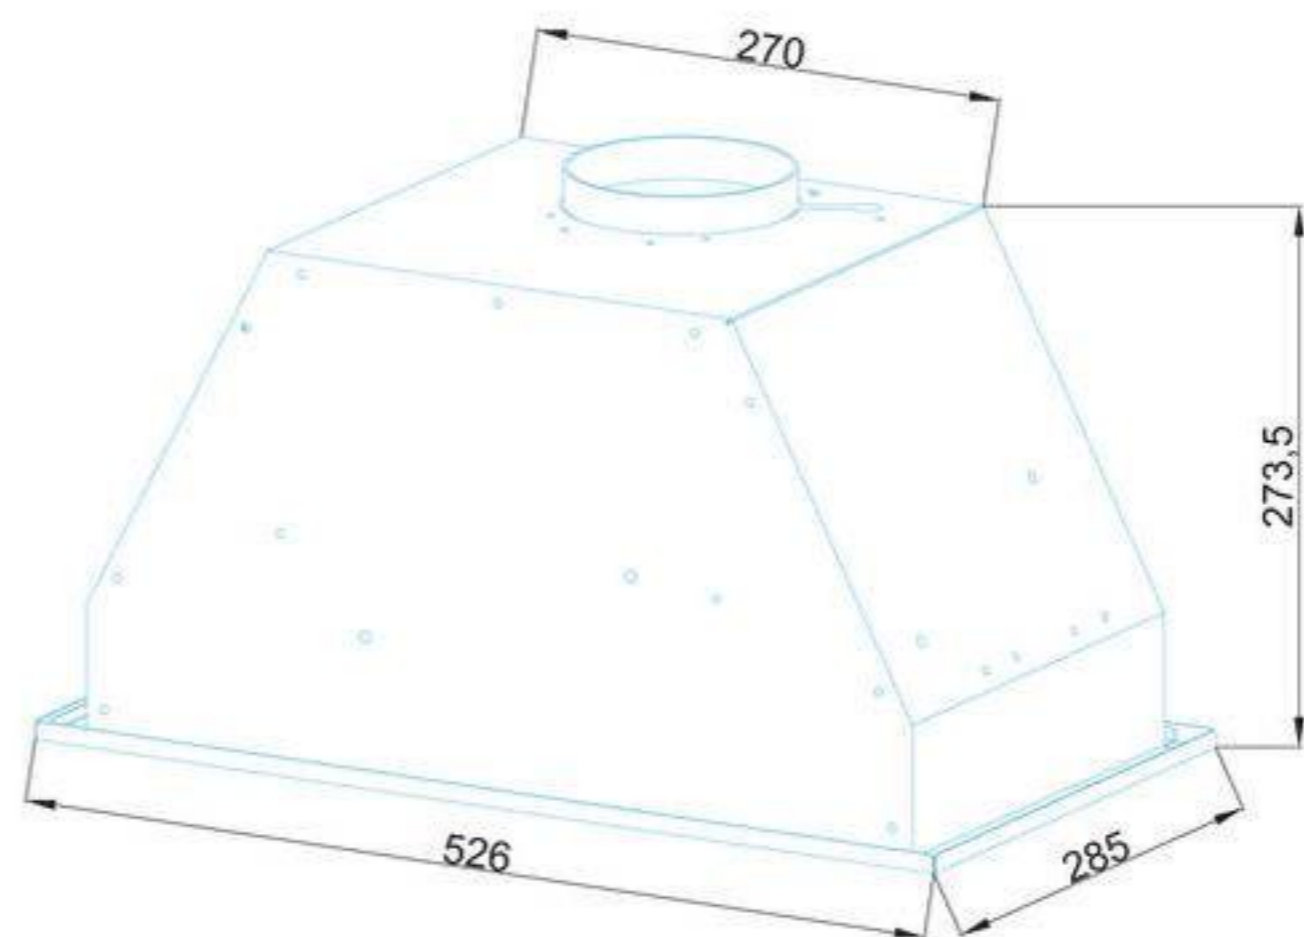

*ACHTECON®

ACHTECON

PRODUCT INFORMATION

Model	AGB2036
Dimensions	52 cm
Filter	3 Layer Alu Filter
Air Outlet Size	Ø 120 mm
Control	Push Button Control
No Return Valve	Yes
Color	Black - White - Cream
Optional	Carbon Filters
Extras	Full glass.