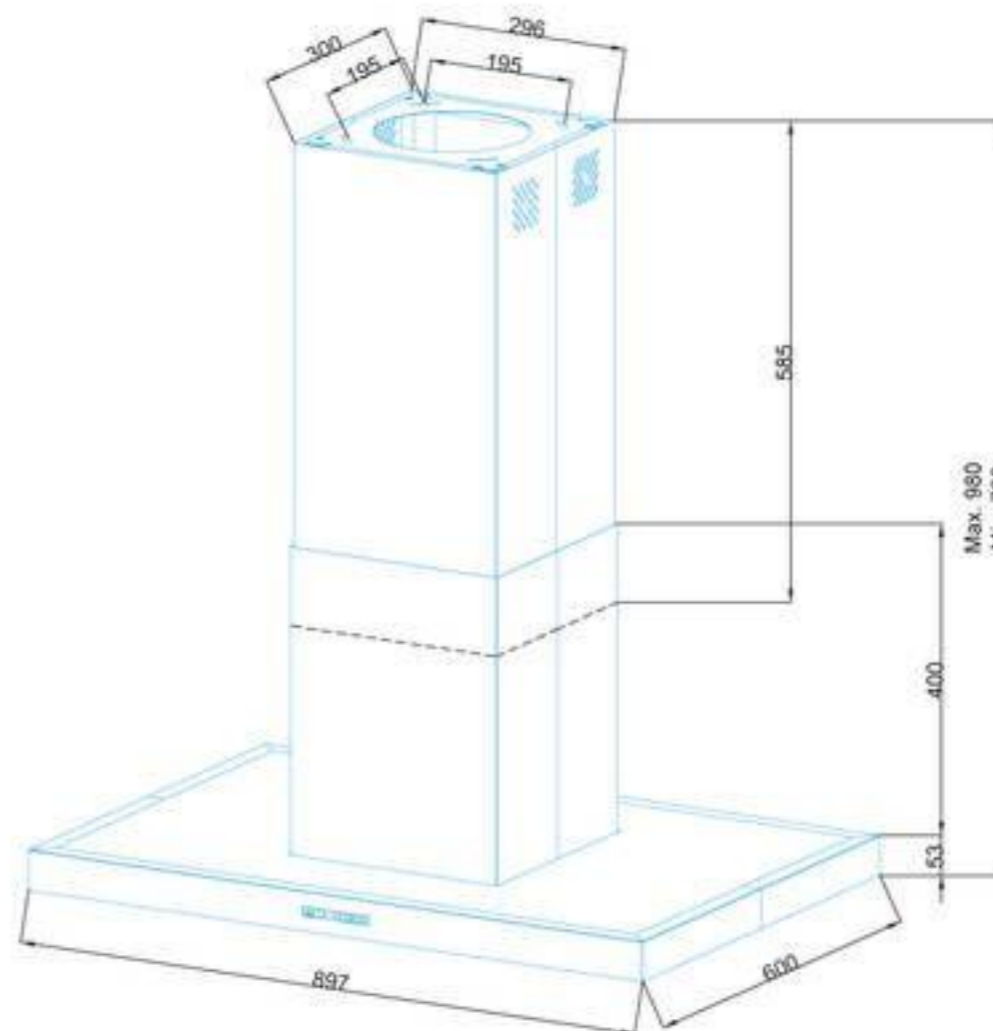

*ACHTECON

ACHTECON

PRODUCT INFORMATION

Model	AG11045
Dimensions	90 cm
Filter	4x4 Layer Alu Filter
Air Outlet Size	Ø 150/Ø 120 mm
Control	Tactile Control With Led Display
No Return Valve	Yes
Saturation Filter Alarm	Yes
Telescopic Chimney	Yes
Color	Inox
Optional	Carbon Filters, Buffle Filter
Extras	High efficiency motor.

ACHTECON

PRODUCT INFORMATION

Model	AG11046
Dimensions	90 cm
Filter	4 Layer Alu Filter
Air Outlet Size	Ø 150/Ø 120 mm
Control	Tactile Control With Led Display
No Return Valve	Yes
Saturation Filter Alarm	Yes
Telescopic Chimney	Yes
Color	Inox
Optional	Carbon Filters, Buffle Filter
Extras	High efficiency motor. Inox flap.