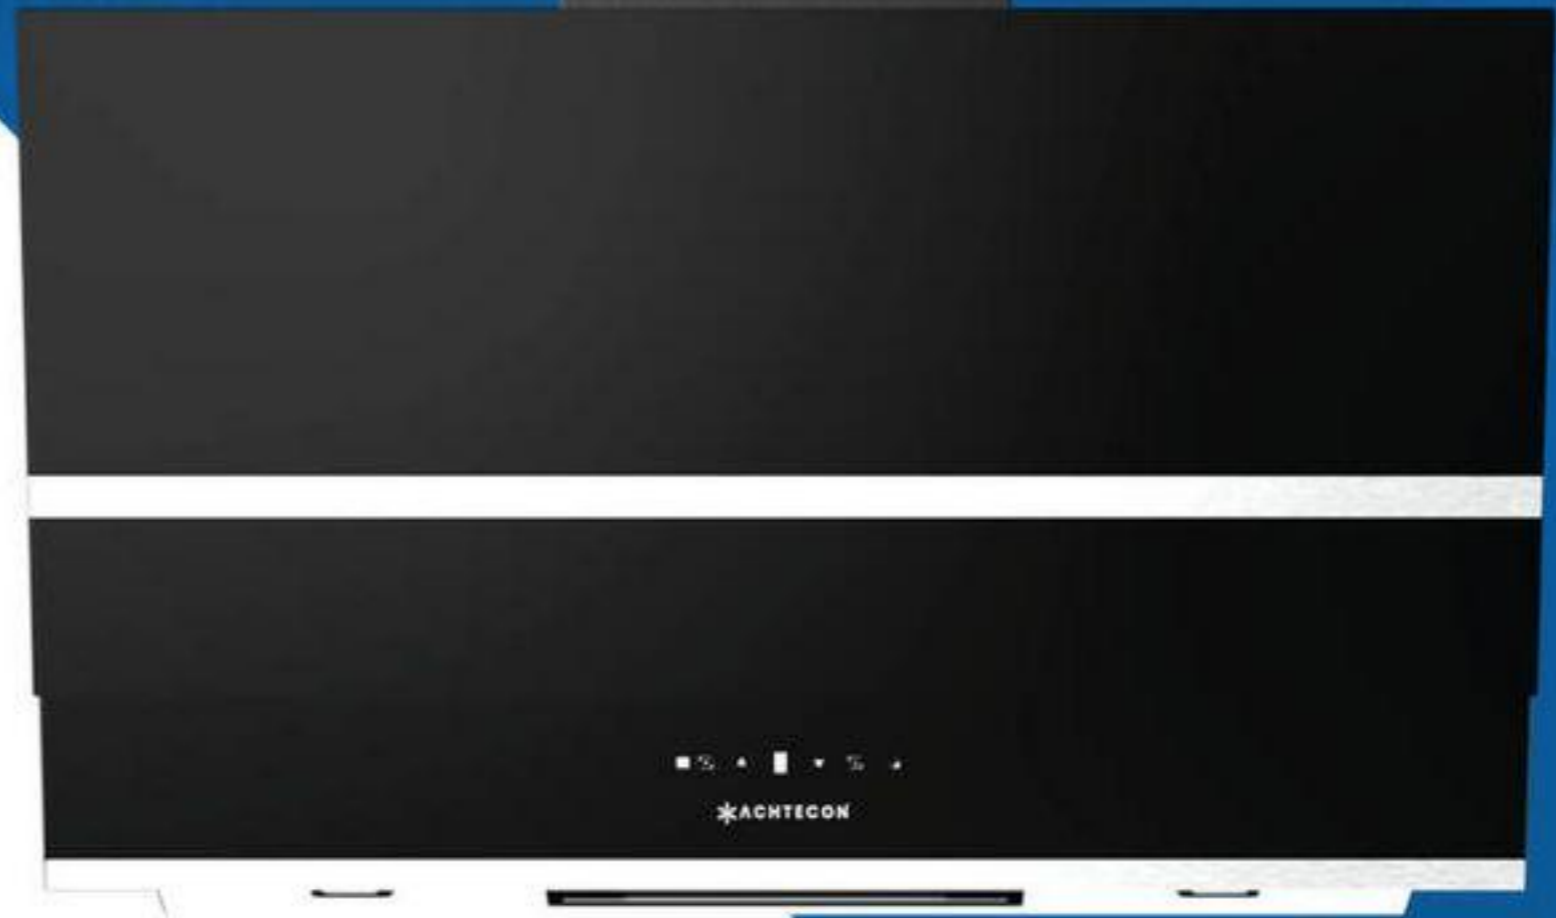

ACHTECON

PRODUCT INFORMATION