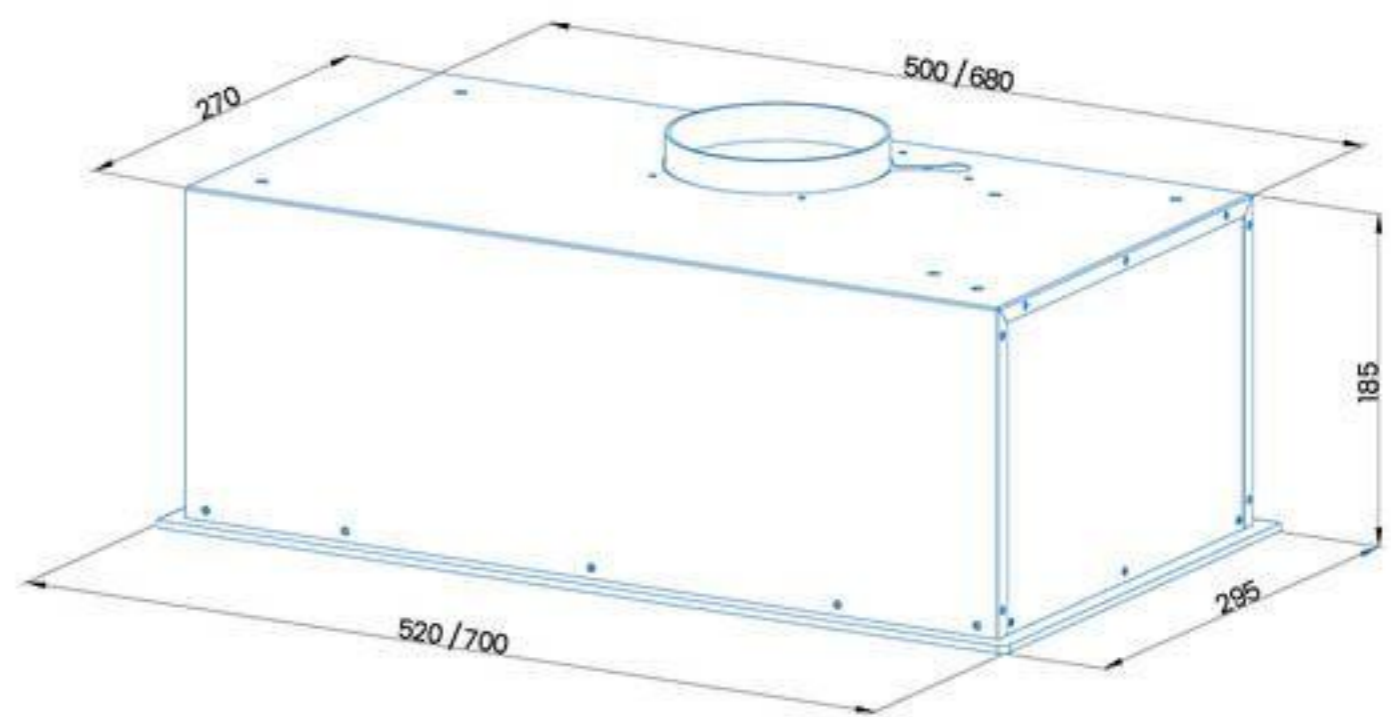

Model	AGB3055
Dimensions	520 -720 mm
Filter	3 Layer Alu Filter
Air Outlet Size	Ø 120 mm
Control	Touch Control
Piston	No
Telescopic Chimney	No
Color	Black-White-Cream
Optional	Carbon Filters
Extras	Touch control, 3 power levels, Led lighting, Aluminum filter.