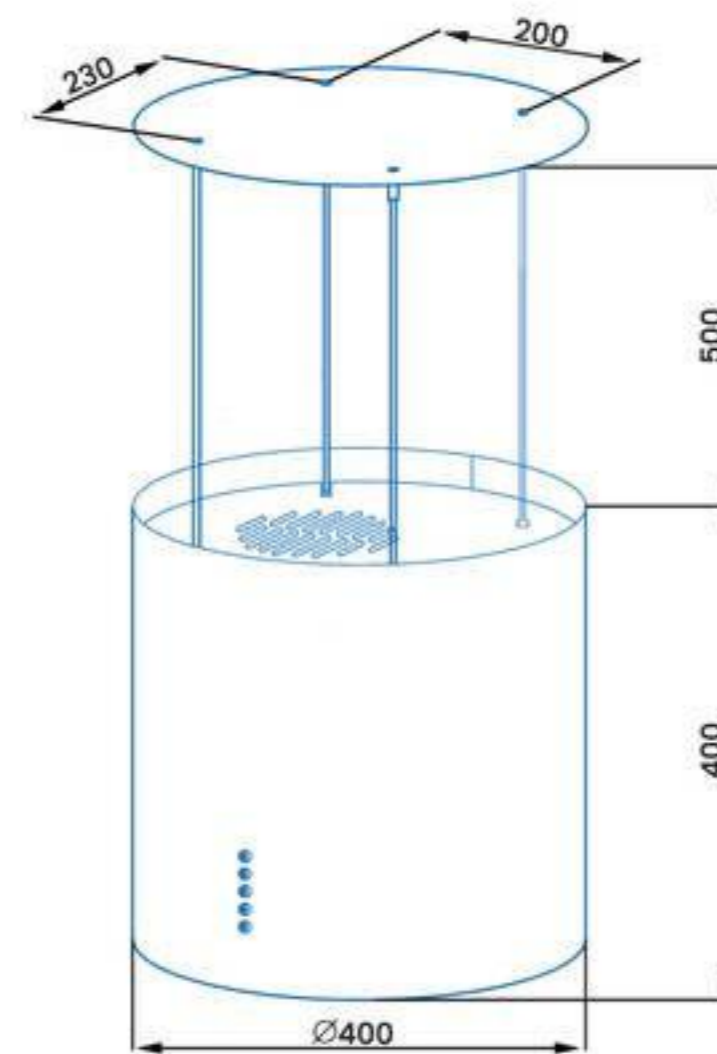

Model	AGI3062
Dimensions	500 mm
Filter	4 Layer Alu Filter
Air Outlet Size	Ø 150/Ø 120 mm
Control	PUSH BUTTON CONTROL
Piston	No
Telescopic Chimney	No
Color	Black-White
Optional	Carbon Filters,Buffe Filter, Remote Control
Extras	High efficiency motor. Push button. 3 power levels. Extra clear flush led lighting. Aluminum filter. Full glass.