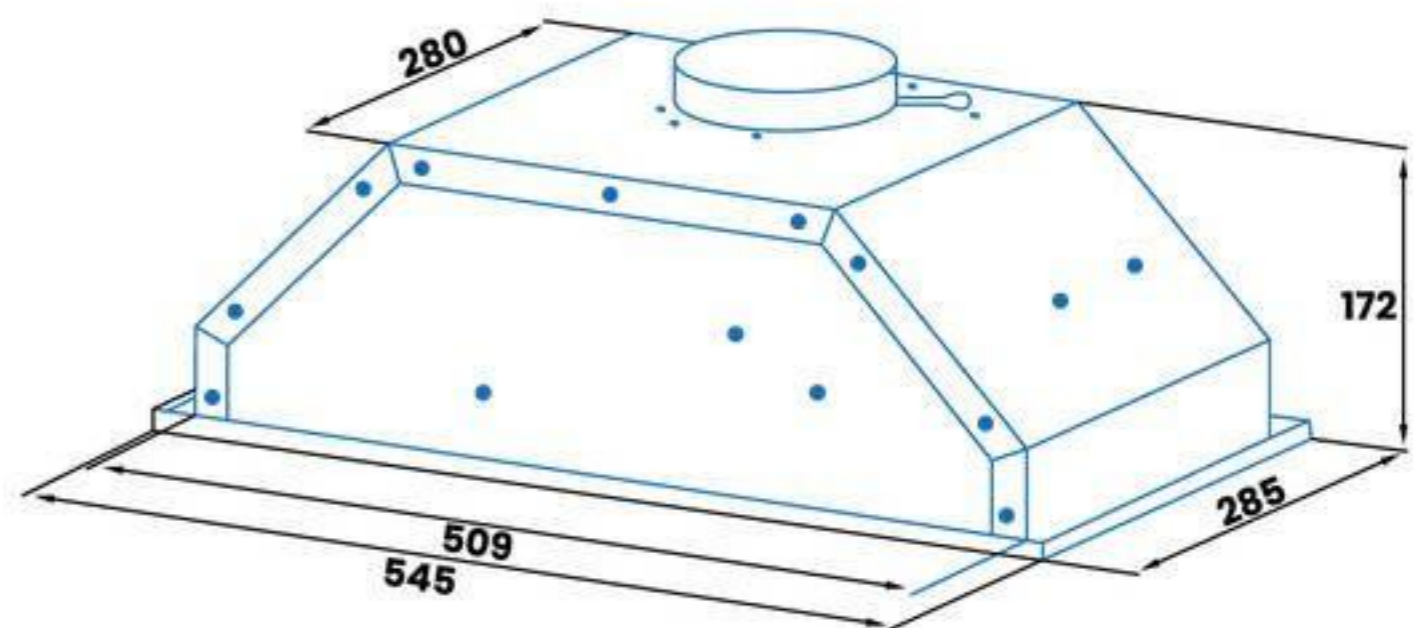

Model	AGB3066
Dimensions	520 mm
Filter	3 Layer Alu Filter
Air Outlet Size	Ø 120 mm
Control	Touch Control
Piston	No
Telescopic Chimney	No
Color	Black-White-Cream
Optional	Carbon Filters
Extras	Touch control. 3 power levels. Led lighting. Aluminum filter.