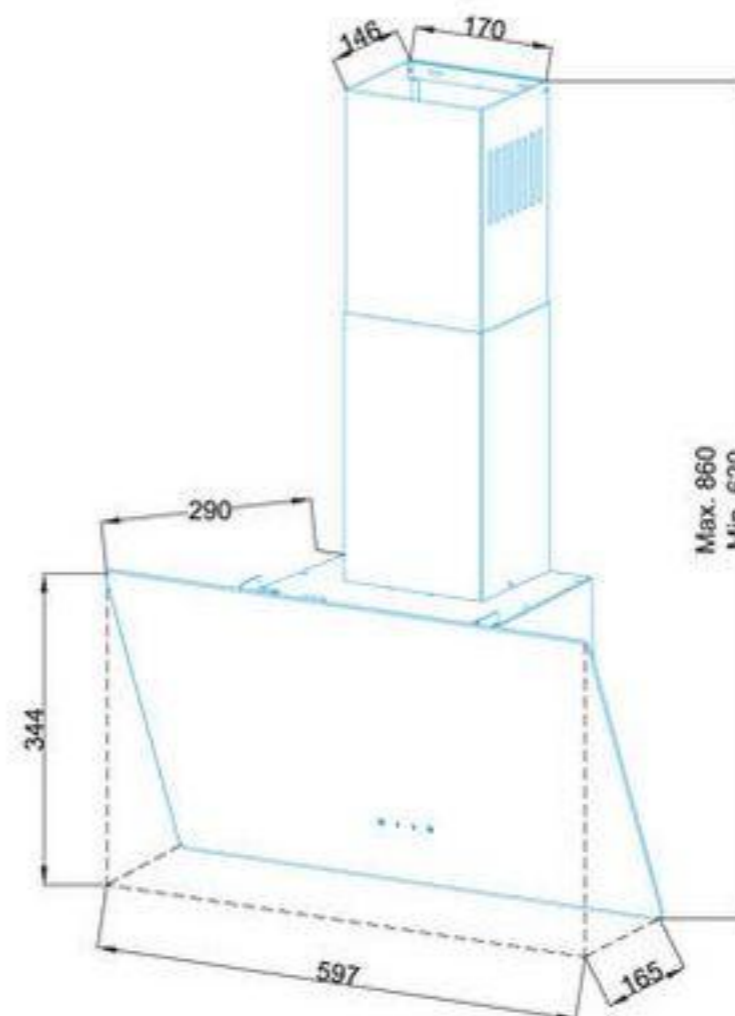

ACHTECON

PRODUCT INFORMATION

Model	AGW5014
Dimensions	60 cm
Filter	3 Layer Alu Filter
Air Outlet Size	Ø 120 mm
Control	Push Button Control
No Return Valve	Yes
Telescopic Chimney	2X290 mm
Color	Black - White - Cream
Optional	Piston, Carbon Filters
Extras	S cavity. Full glass.

*ACHTECON

ACHTECON

PRODUCT INFORMATION

Model	AGW5015
Dimensions	60 cm
Filter	3 Layer Alu Filter
Air Outlet Size	Ø 120 mm
Control	Push Button Control
No Return Valve	Yes
Telescopic Chimney	2X290 mm
Color	Black - White - Cream
Optional Extras	Piston, Carbon Filters S cavity, Full glass.

ACHTECON

PRODUCT INFORMATION

Model	AGW5016
Dimensions	60 cm
Filter	3 Layer Alu Filter
Air Outlet Size	Ø 120 mm
Control	Push Button Control
No Return Valve	Yes
Telescopic Chimney	2X290 mm
Color	Black - White - Cream
Optional	Piston, Carbon Filters
Extras	S cavity. Full glass.