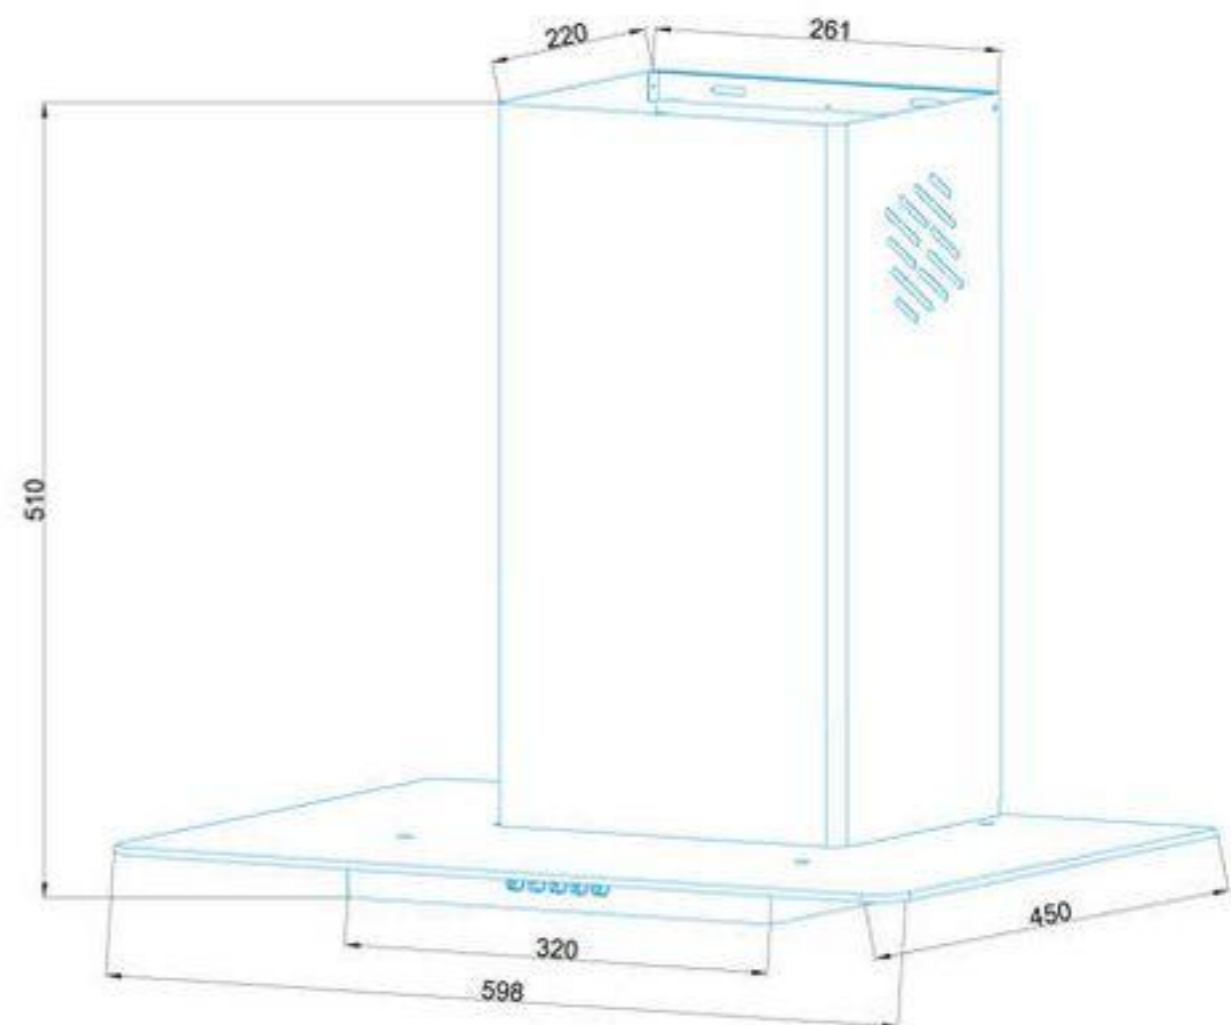

ACHTECON

ACHTECON

ACHTECON

PRODUCT INFORMATION

Model	AGT3027
Dimensions	60-90 cm
Filter	3 Layer Alu Filter
Air Outlet Size	Ø 120 mm
Control	Push Button Control
No Return Valve	Yes
Telescopic Chimney	1x490 mm
Color	Inox - Black - White - Cream
Optional	Carbon Filters
Buffle Filter	No
Extras	Easy mounting hanger design.