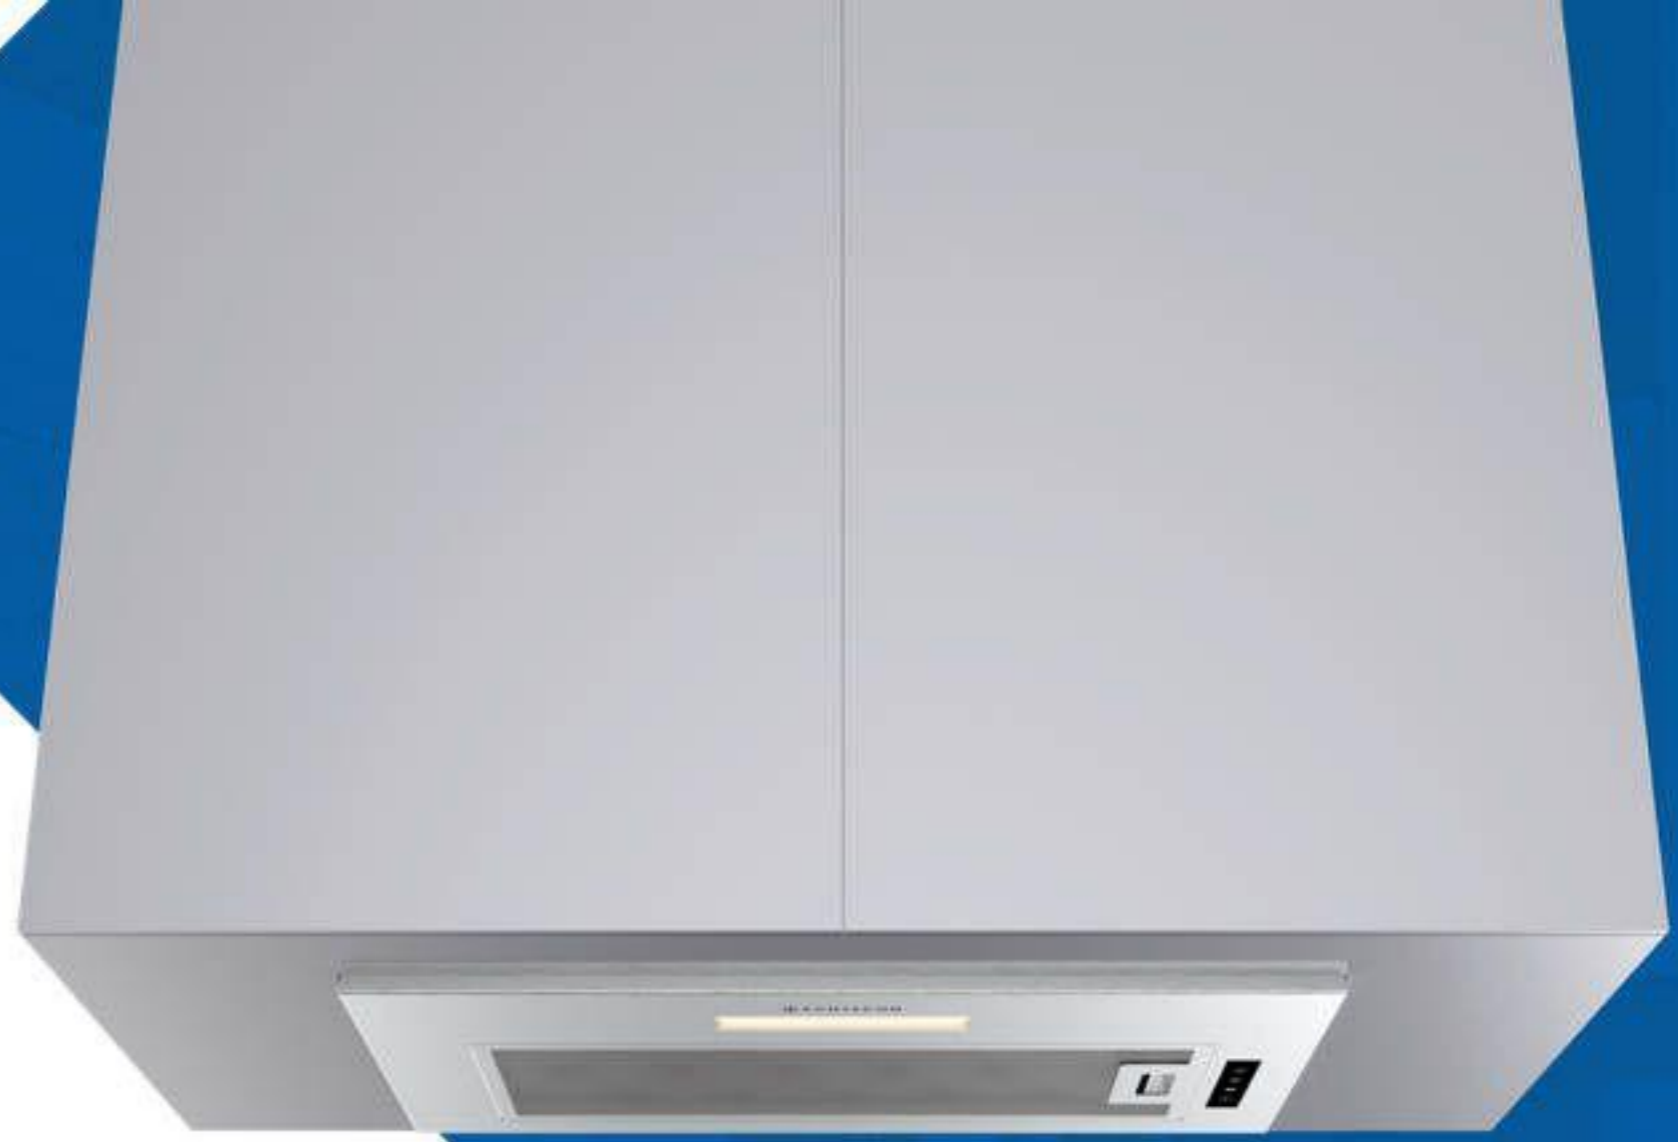

ACHTECON

PRODUCT INFORMATION