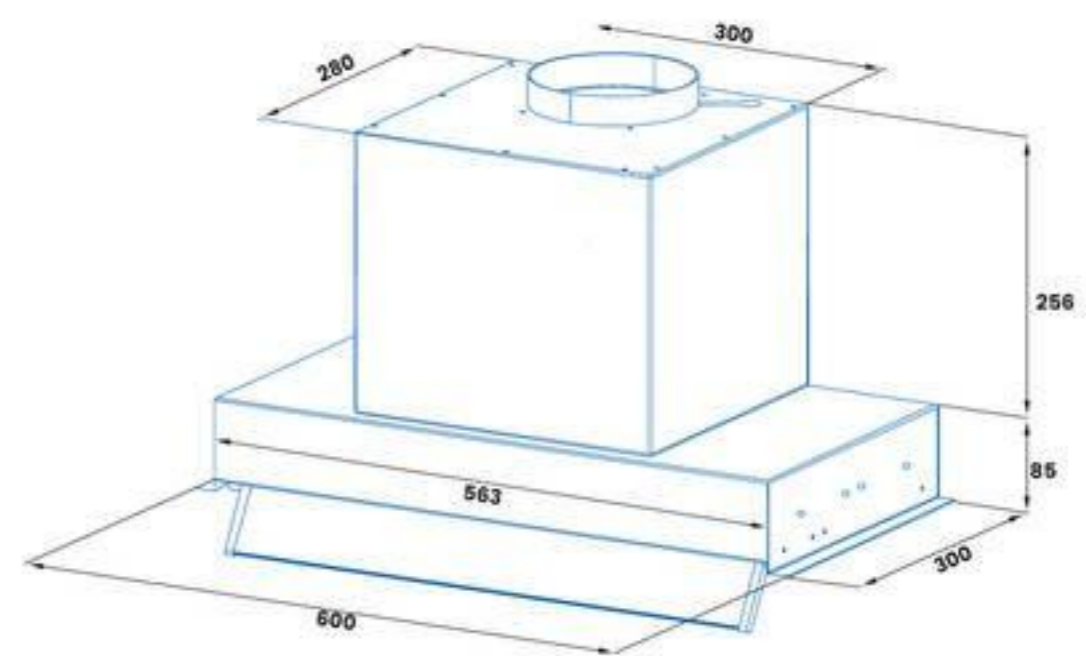

ACHTECON

ACHTECON

PRODUCT INFORMATION

Model	AGB 1063 (Farklı Versiyon)
Dimensions	60/90 Cm
Filter	12 Layer Alluminyum
Air Outlet Size	Ø150/120 Mm
Control	Touch Control With Display
No Return Valve	Yes
Telescopic Chimney	185+185 Mm
Color	Inox - Black - White - Grey
Optionel	Remote Control, Carbon Filter
Extras	High Efficirncy Motor Touch Control With Display On Visor Glass