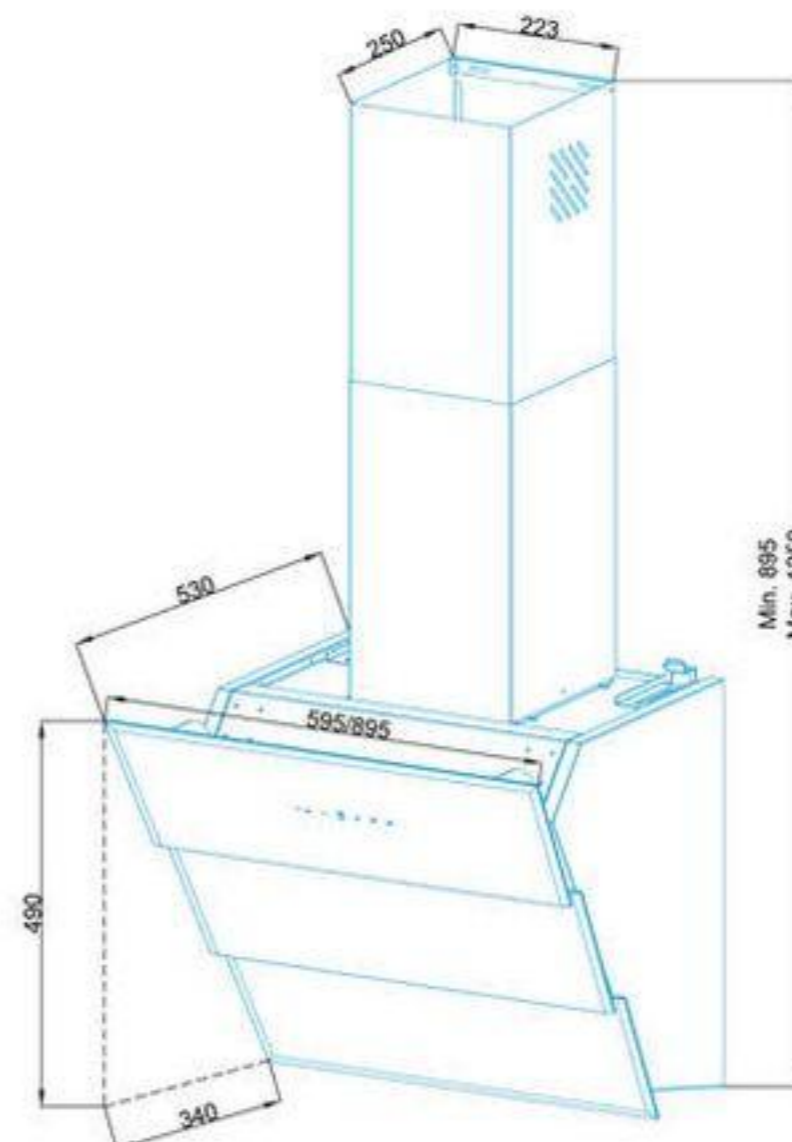

ACHTECON
built-in home appliances

ACHTECON

PRODUCT INFORMATION

Model	AGW2005
Dimensions	60-90 cm
Filter	4 Layer Alu Filter
Air Outlet Size	Ø 150 / Ø 120 mm
Control	Touch Control With Display
Piston	Soft Close
No Return Valve	Yes
Telescopic Chimney	Yes
Saturation Filter Alarm	Yes
Color	Black - White - Cream
Optional	Remote Control, Carbon Filters
Extras	High efficiency motor. Power plus motor cabinet. XL cavity for more stable and extra power suction. Easy mounting hanger design. Full glass.