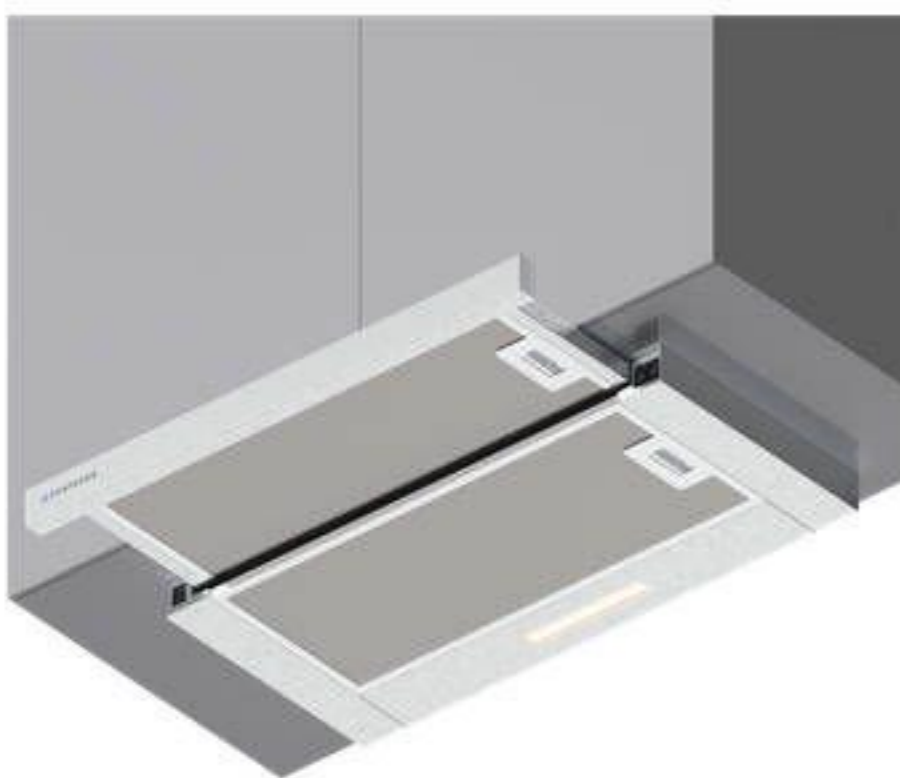

1X
RECTANGLE LED

EURO-TYPE

No

Model	AGS2056
Dimensions	600 - 900 mm
Filter	3 Layer Alu Filter
Air Outlet Size	Ø 120 mm
Control	Rocker Control
Piston	No
Telescopic Chimney	No
Color	Inox-Black-White-Cream
Optional	Carbon Filters
Extras	Rocker control. 2 power levels. Led lighting. Aluminum filter.