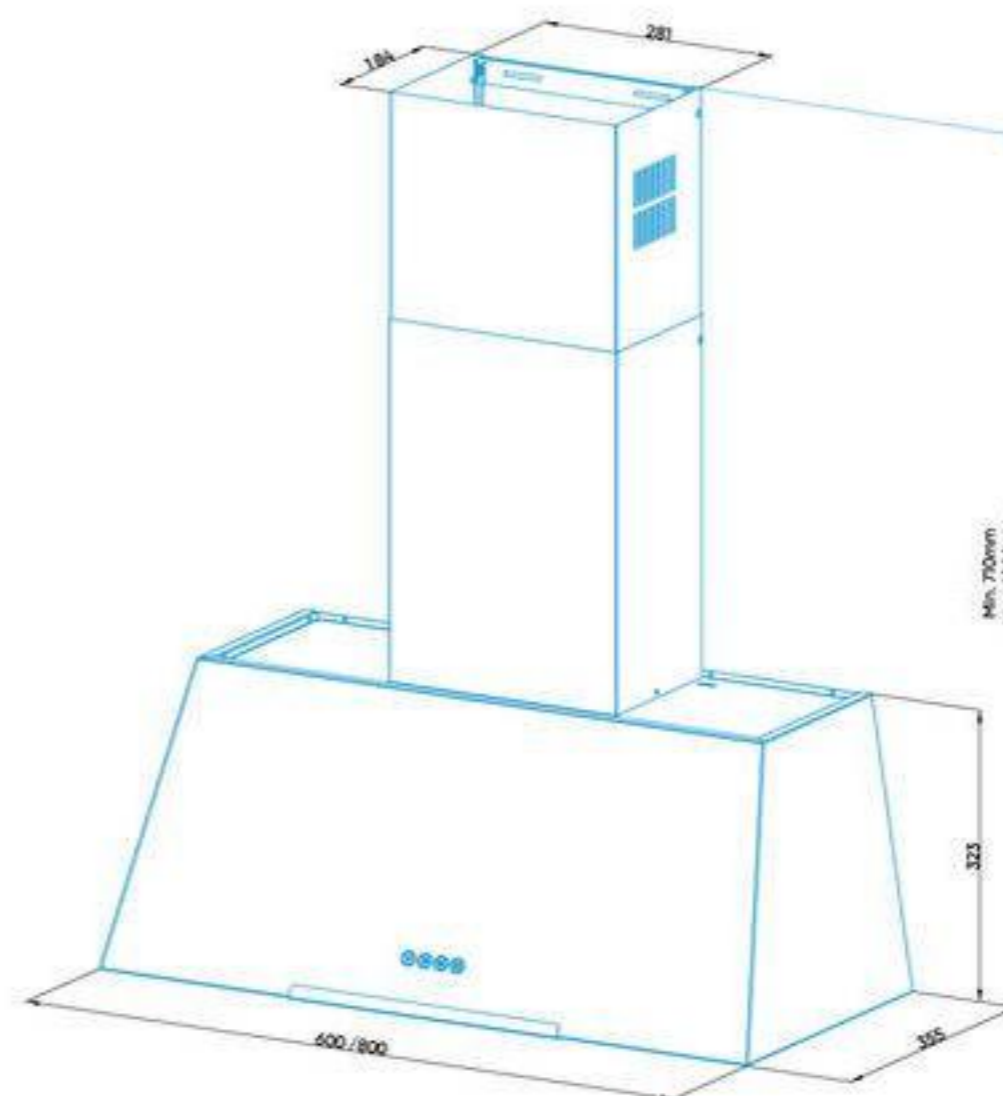

ACHTECON

PRODUCT INFORMATION

Model	AGT3059
Dimensions	600-900 mm
Filter	4 Layer Alu Filter
Air Outlet Size	Ø 150/Ø 120 mm
Control	Rotary Control
Piston	No
Telescopic Chimney	1x490 mm
Color	Inox - Black - White - Cream
Optional	Carbon Filters, Buffle Filter
Extras	Rotary control. 5 power levels. Led lighting. Aluminum filter. Easy mounting hanger desing. Full glas panel.

ACHTECON

PRODUCT INFORMATION

Model	AGW 3090
Dimensions	60/80 Cm
Filter	4 Layer Alluminium
Air Outlet Size	Ø150/120 Mm
Control	Touch Control
No Return Valve	Yes
Telescopic Chimney	390+290 Mm
Color	Dark Grey - Black - Cream - White
Optional	Carbon Filter
Extras	High Efficiency Motor Aluminium Body