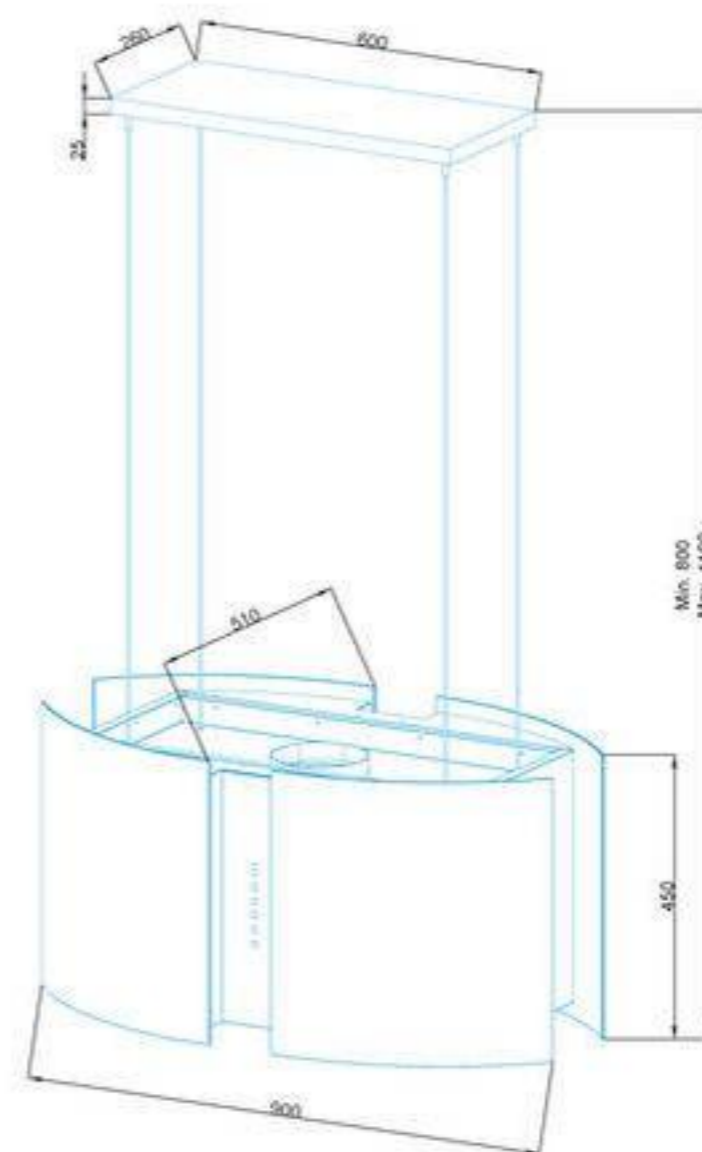

Model	AG11048
Dimensions	90 cm
Filter	4 Layer Alu Filter
Air Outlet Size	Ø 150/Ø 120 mm
Control	Touch Control With Display
No Return Valve	Yes
Saturation Filter Alarm	Yes
Color	Black - White - Glass
Optional	Carbon Filters, Remote Control
Extras	High efficiency motor. Full glass