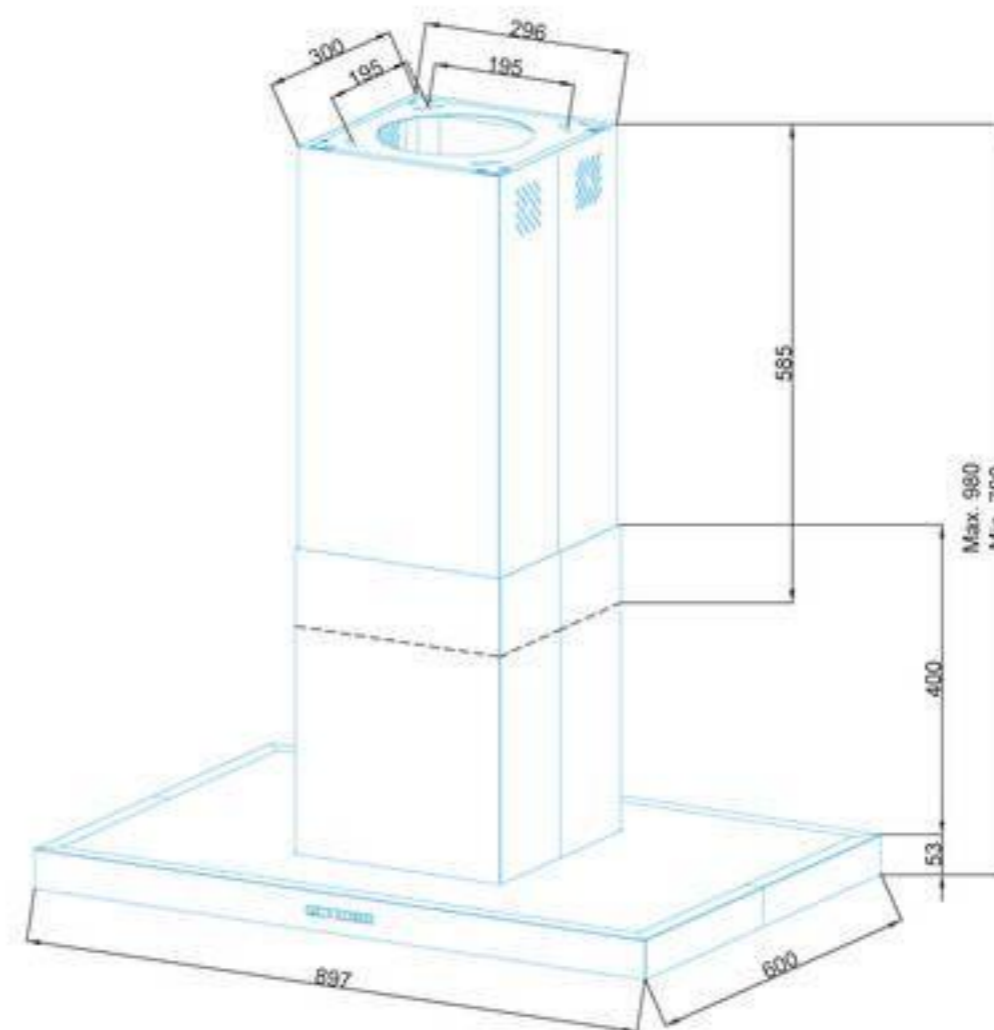

ACHTECON

PRODUCT INFORMATION

Model	AG11046
Dimensions	90 cm
Filter	4 Layer Alu Filter
Air Outlet Size	Ø 150/Ø 120 mm
Control	Tactile Control With Led Display
No Return Valve	Yes
Saturation Filter Alarm	Yes
Telescopic Chimney	Yes
Color	Inox
Optional	Carbon Filters, Buffle Filter
Extras	High efficiency motor. Inox flap.

ACHTECON

PRODUCT INFORMATION

Model	AG11047
Dimensions	90 cm
Filter	4 Layer Alu Filter
Air Outlet Size	Ø 150/Ø 120 mm
Control	Tactile Control With Led Display
No Return Valve	Yes
Saturation Filter Alarm	Yes
Telescopic Chimney	Yes
Color	Inox
Optional	Carbon Filters, Buffle Filter
Extras	High efficiency motor. Glass flap