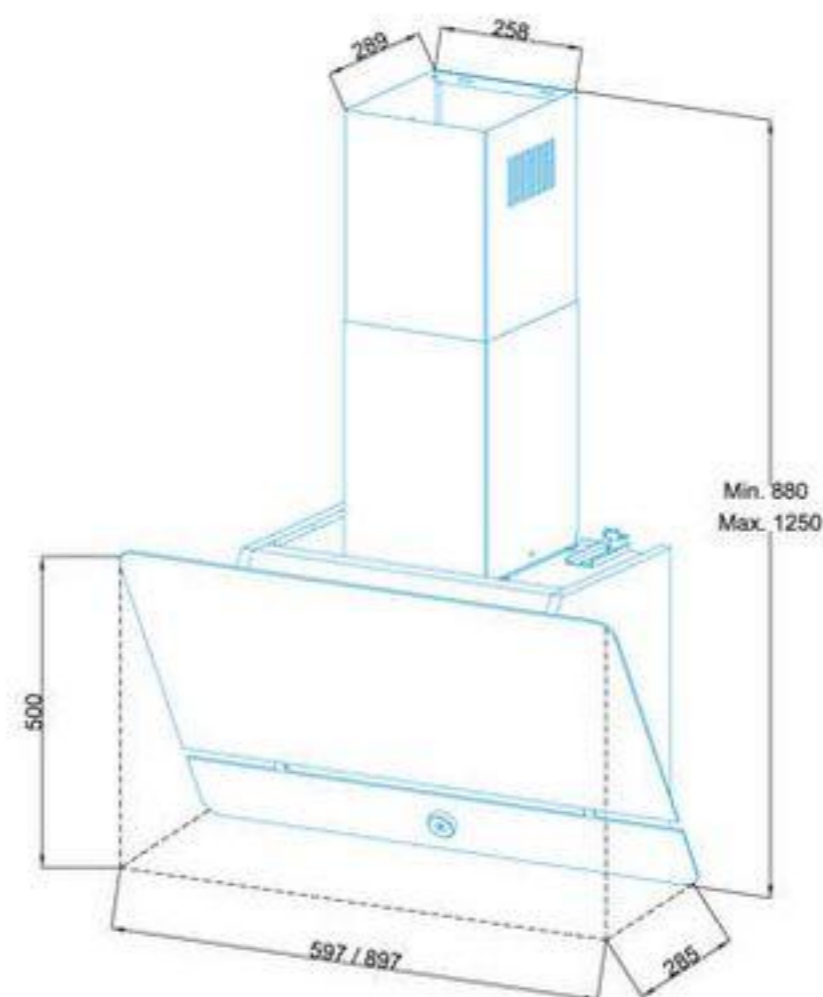

ACHTECON

1 2 3 4 5 6 7 8 9 10 11 12

ACHTECON

PRODUCT INFORMATION

Model	AGW2006
Dimensions	60-90 cm
Filter	4 Layer Alu Filter
Air Outlet Size	Ø 150 / Ø 120 mm
Control	Rotary Control With Central Display
Piston	Soft Close
No Return Valve	Yes
Telescopic Chimney	Black - White - Cream
Color	Remote Control, Carbon Filters
Optional	High efficiency motor. Power plus motorcabinet. XL cavity for more stable and extra
Extras	power suction. Full glass. Easy mounting hanger design.