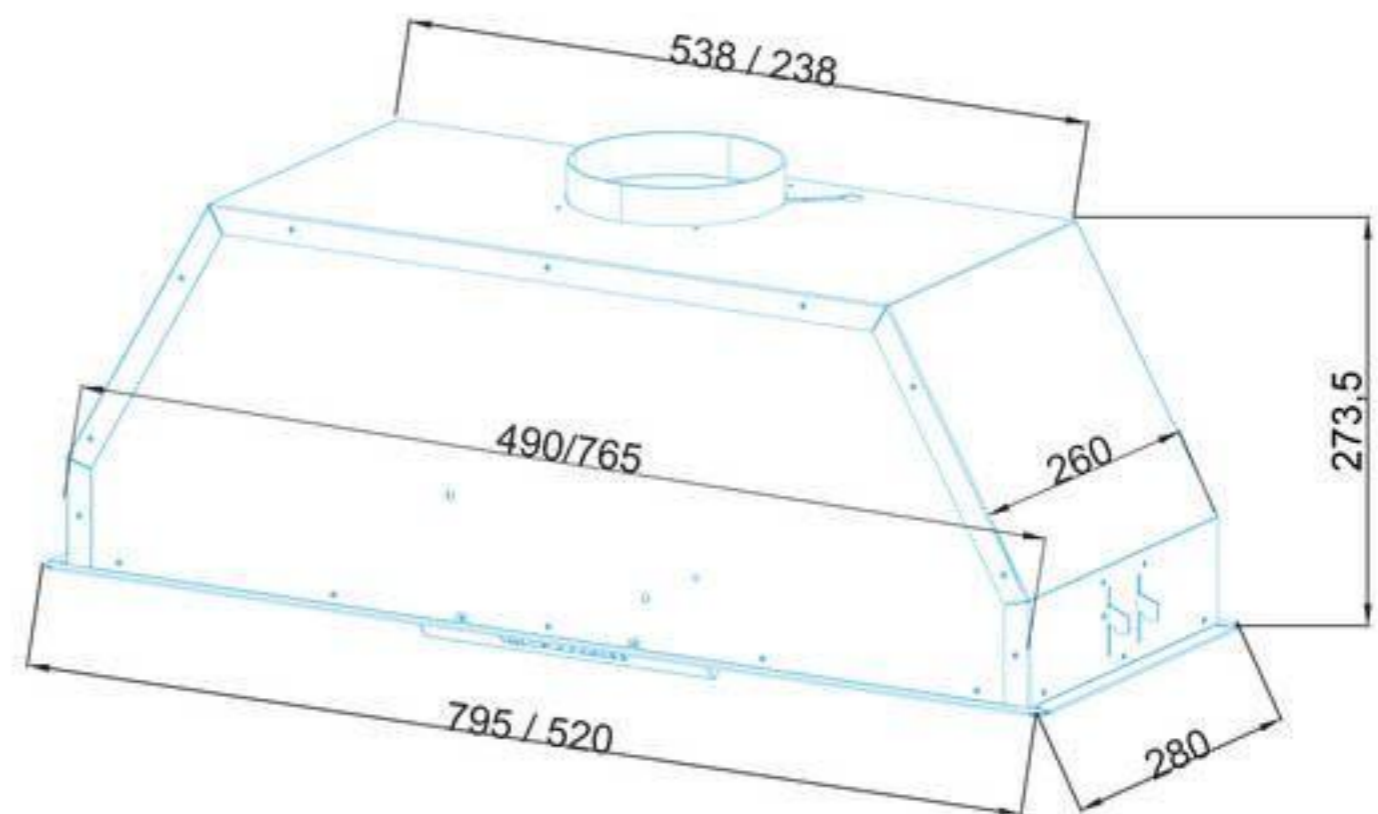

Model	AGB2034
Dimensions	52-82 cm
Filter	4 Layer Alu Filter
Air Outlet Size	Ø 150/Ø 120 mm
Control	Push Button Control
No Return Valve	Yes
Color	Black - White - Cream - Inox
Optional	Carbon Filters, Remote Control, Buffle Filter
Extras	Easy fix assembly system