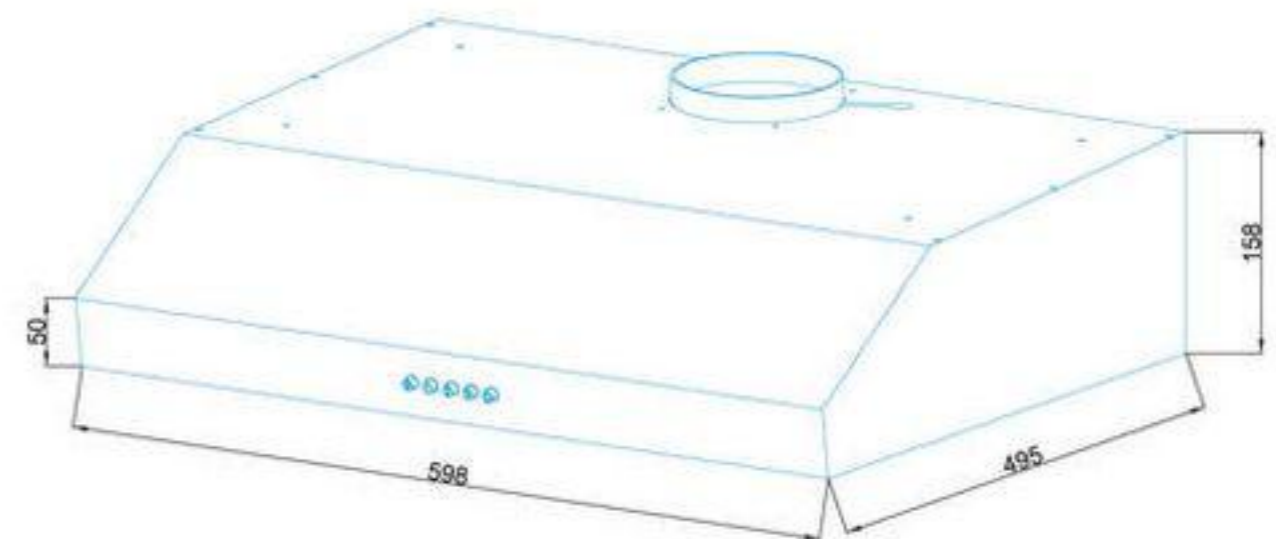

*ACHTECON

ACHTECON

PRODUCT INFORMATION

Model	AGS3041
Dimensions	60 cm
Filter	3 Layer Alu Filter
Air Outlet Size	Ø 120 mm
Control	Push Button Control
No Return Valve	Yes
Color	Black - White - Cream - Inox
Optional	Carbon Filters, Buffle Filter