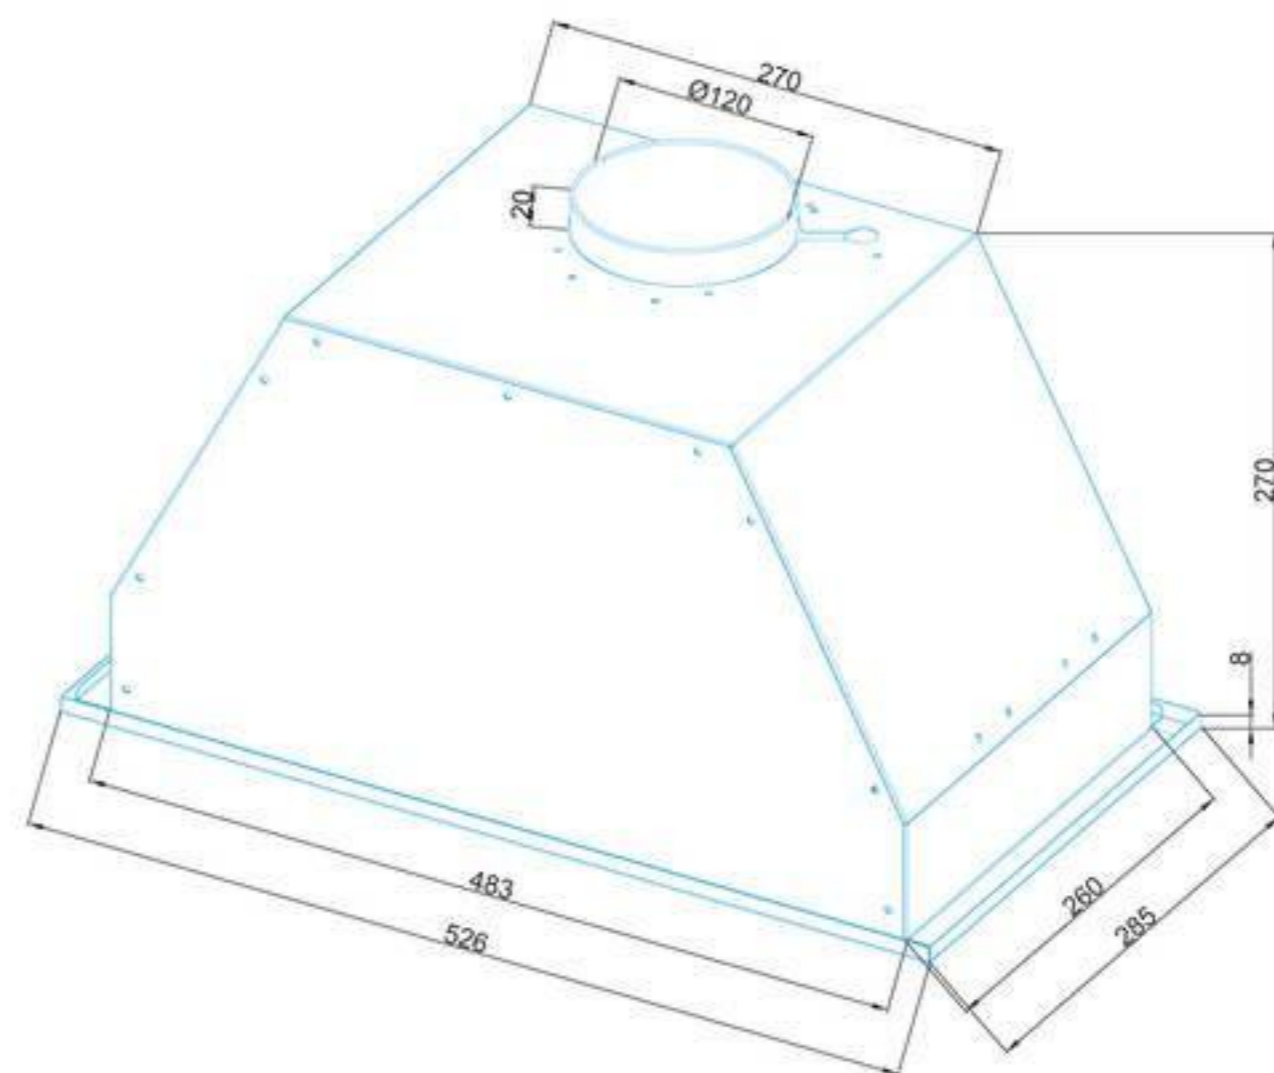

2X ROUND LED

EURO TYPE

Model	AGB2037
Dimensions	52 cm
Filter	3 Layer Alu Filter
Air Outlet Size	Ø 120 mm
Control	Push Button Control
No Return Valve	Yes
Color	Black - White - Cream
Optional	Carbon Filters
Extras	Glass flap.