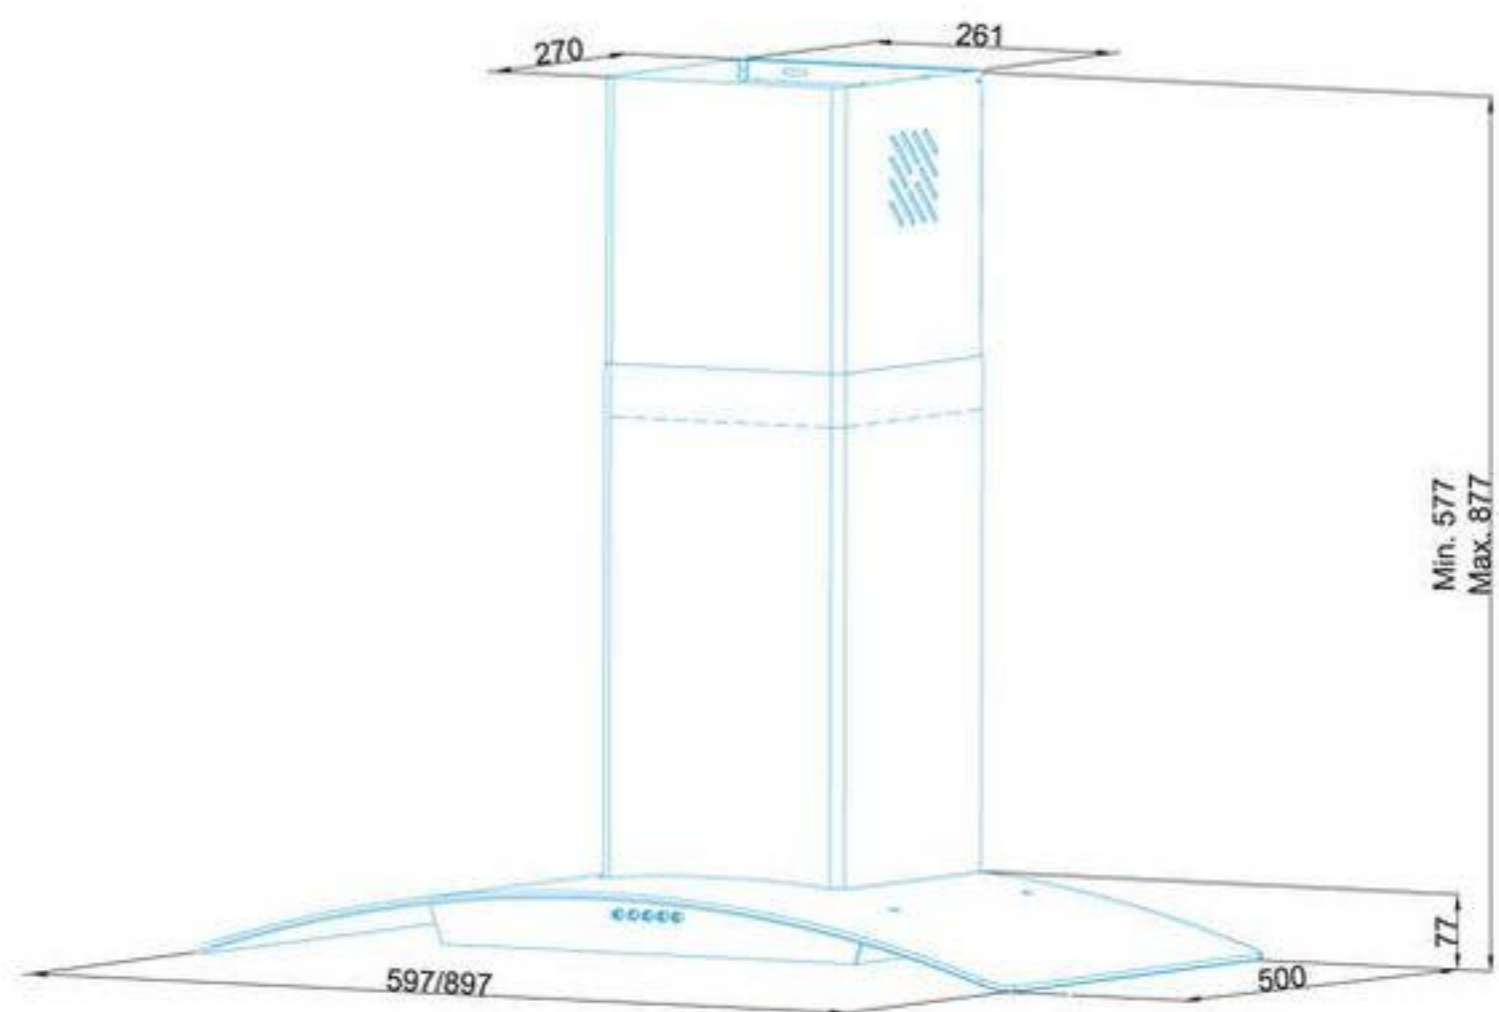

 ACHTECON

 ACHTECON

ACHTECON

PRODUCT INFORMATION

Model	AGT2026
Dimensions	60-90 cm
Filter	4 Layer Alu Filter
Air Outlet Size	Ø 120 mm
Control	Push Button Control
No Return Valve	Yes
Telescopic Chimney	390 + 390 mm
Color	Inox - Black - White - Cream
Optional	Carbon Filters
Extras	Easy mounting hanger design.