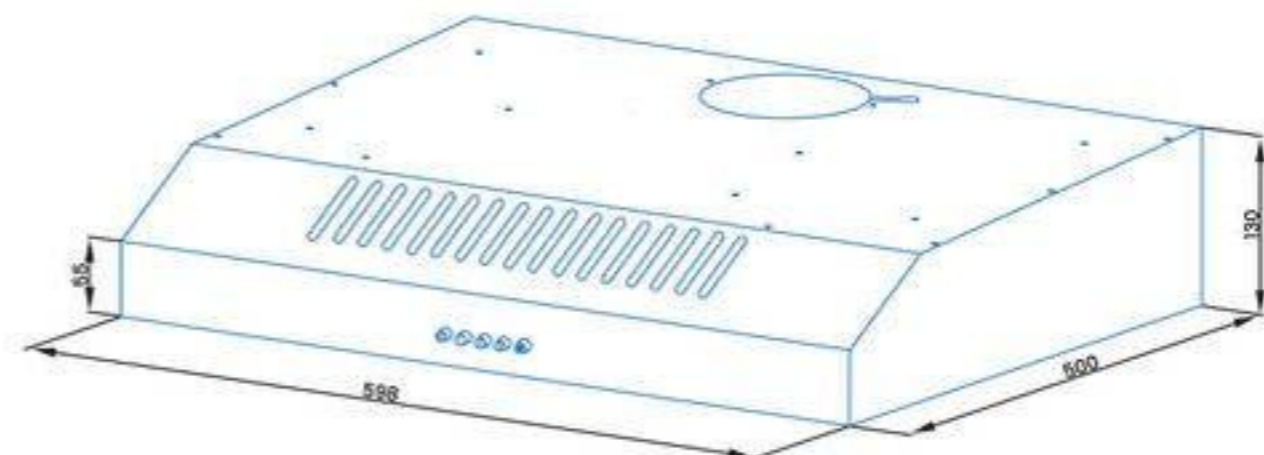

Model	AGS3052
Dimensions	600 mm
Filter	3 Layer Alu Filter
Air Outlet Size	Ø 120 mm
Control	Push Button Control
Piston	No
Telescopic Chimney	No
Color	Inox-Black-White-Cream
Optional	Carbon Filters, Buffle Filter
Extras	Push Button Control. 3 power levels. Led lighting. Aluminum filter.