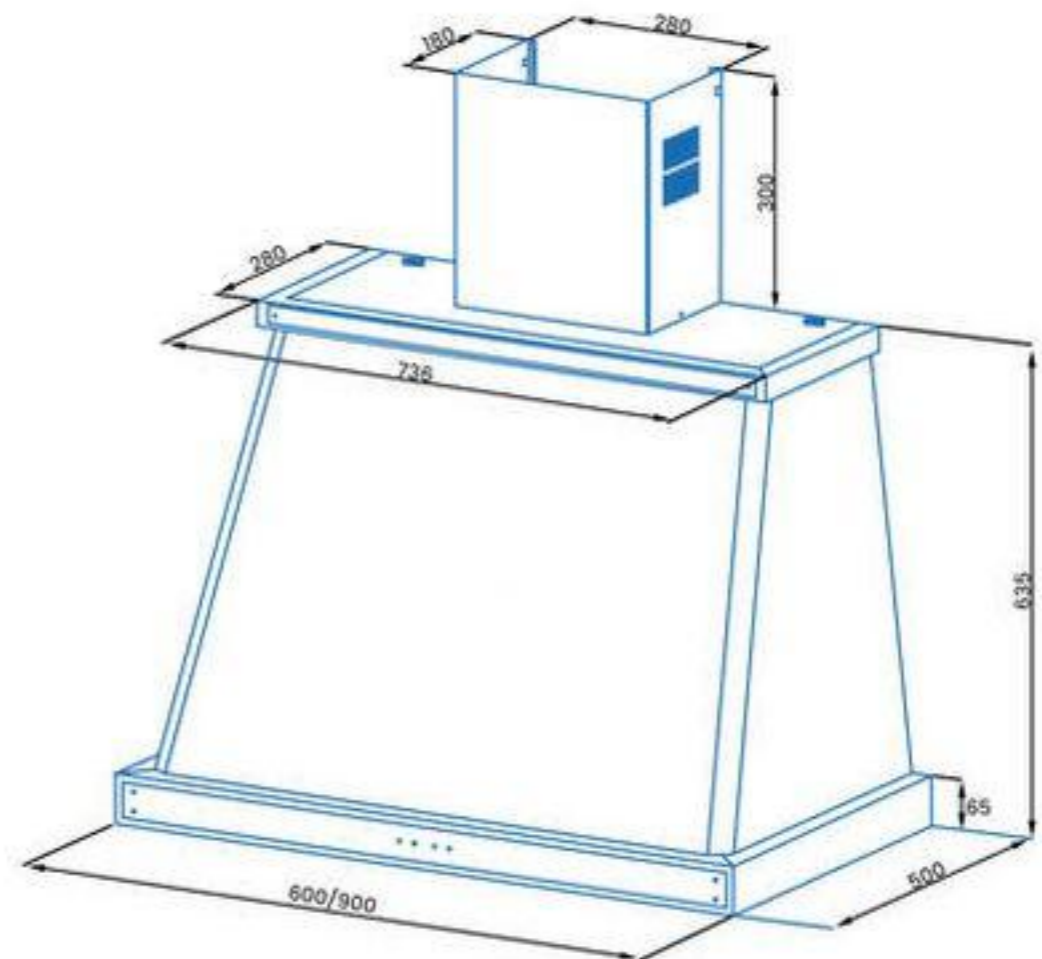

 **ACHTECON**

ACHTECON

PRODUCT INFORMATION

Model	AGW1064
Dimensions	600-900 mm
Filter	4 LAYER ALU FILTER
Air Outlet Size	Ø 150/Ø 120 mm
Control	Tactile Control With Led Display
Piston	No
Telescopic Chimney	No
Color	Antrasit - White - Cream - Redt
Optional	Carbon Filters
Extras	