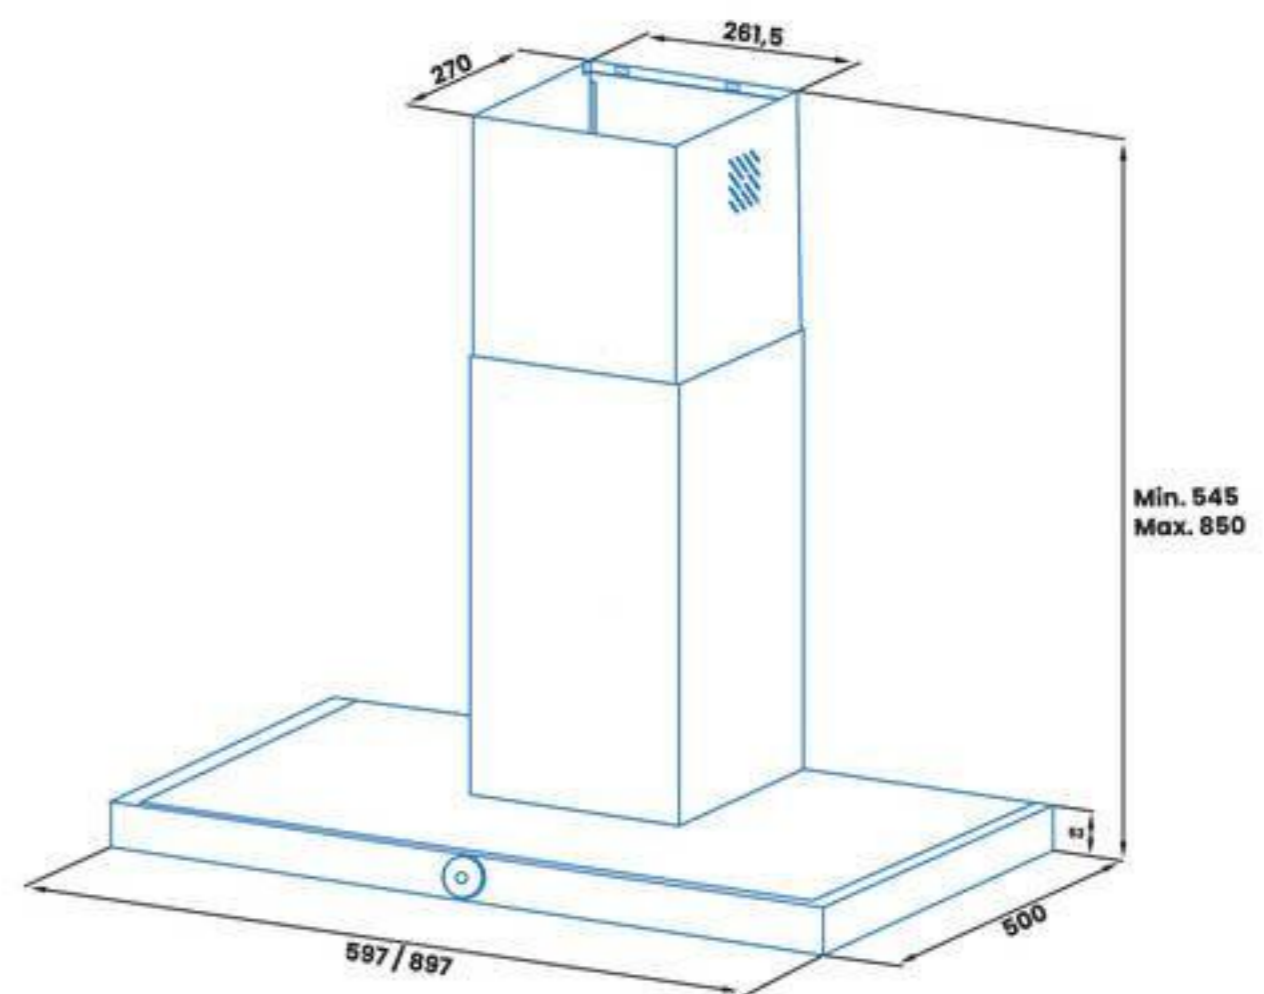

Model	AGT3059
Dimensions	600-900 mm
Filter	4 Layer Alu Filter
Air Outlet Size	Ø 150/Ø 120 mm
Control	Rotary Control
Piston	No
Telescopic Chimney	1x490 mm
Color	Inox - Black - White - Cream
Optional	Carbon Filters, Buffle Filter
Extras	Rotary control. 5 power levels. Led lighting. Aluminum filter. Easy mounting hanger desing. Full glas panel.