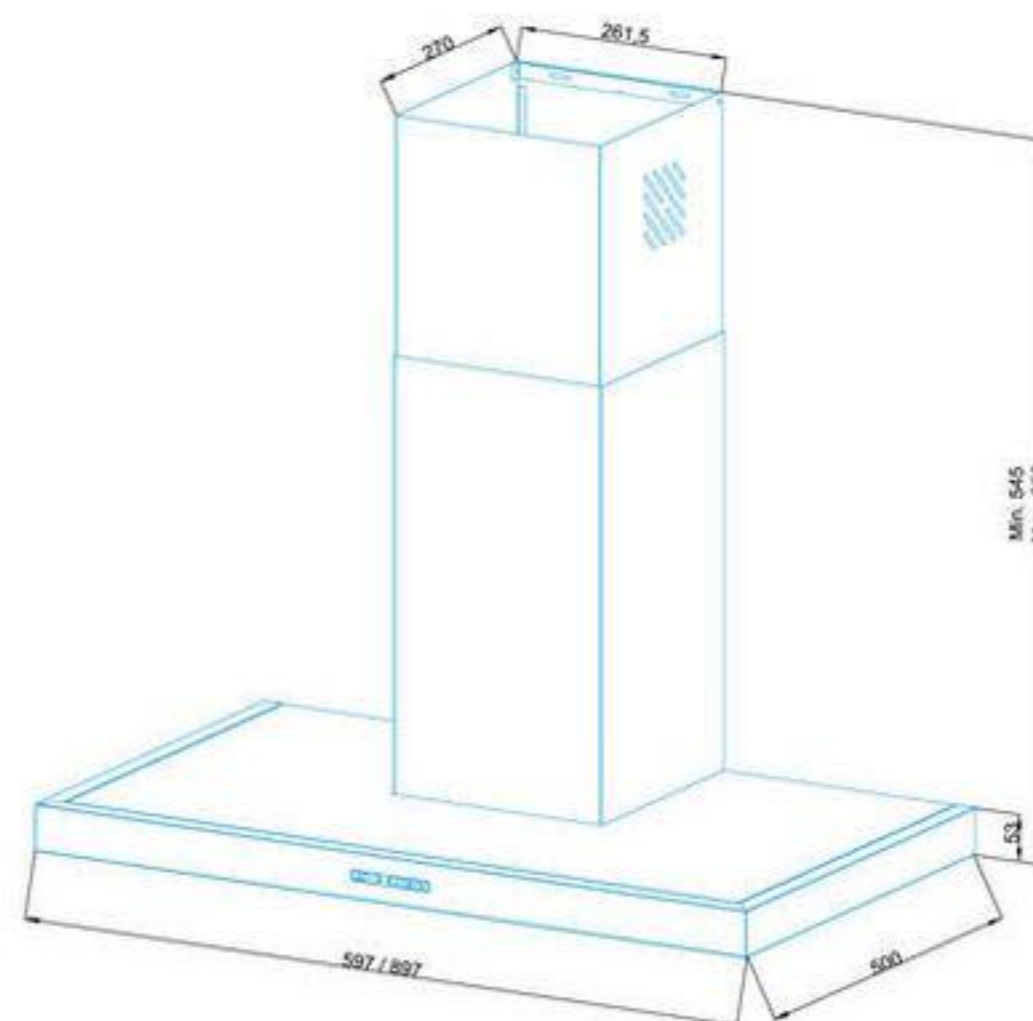

Model	AGT1019
Dimensions	60-90 cm
Filter	4 Layer Alu Filter
Air Outlet Size	Ø 150/Ø 120 mm
Control	Tactile Control With Led Display
No Return Valve	Yes
Saturation Filter Alarm	Yes
Telescopic Chimney	390 + 390 mm
Color	Inox
Optional	Carbon Filters, Buffle Filter
Extras	High efficiency motor. Easy mounting hanger design.