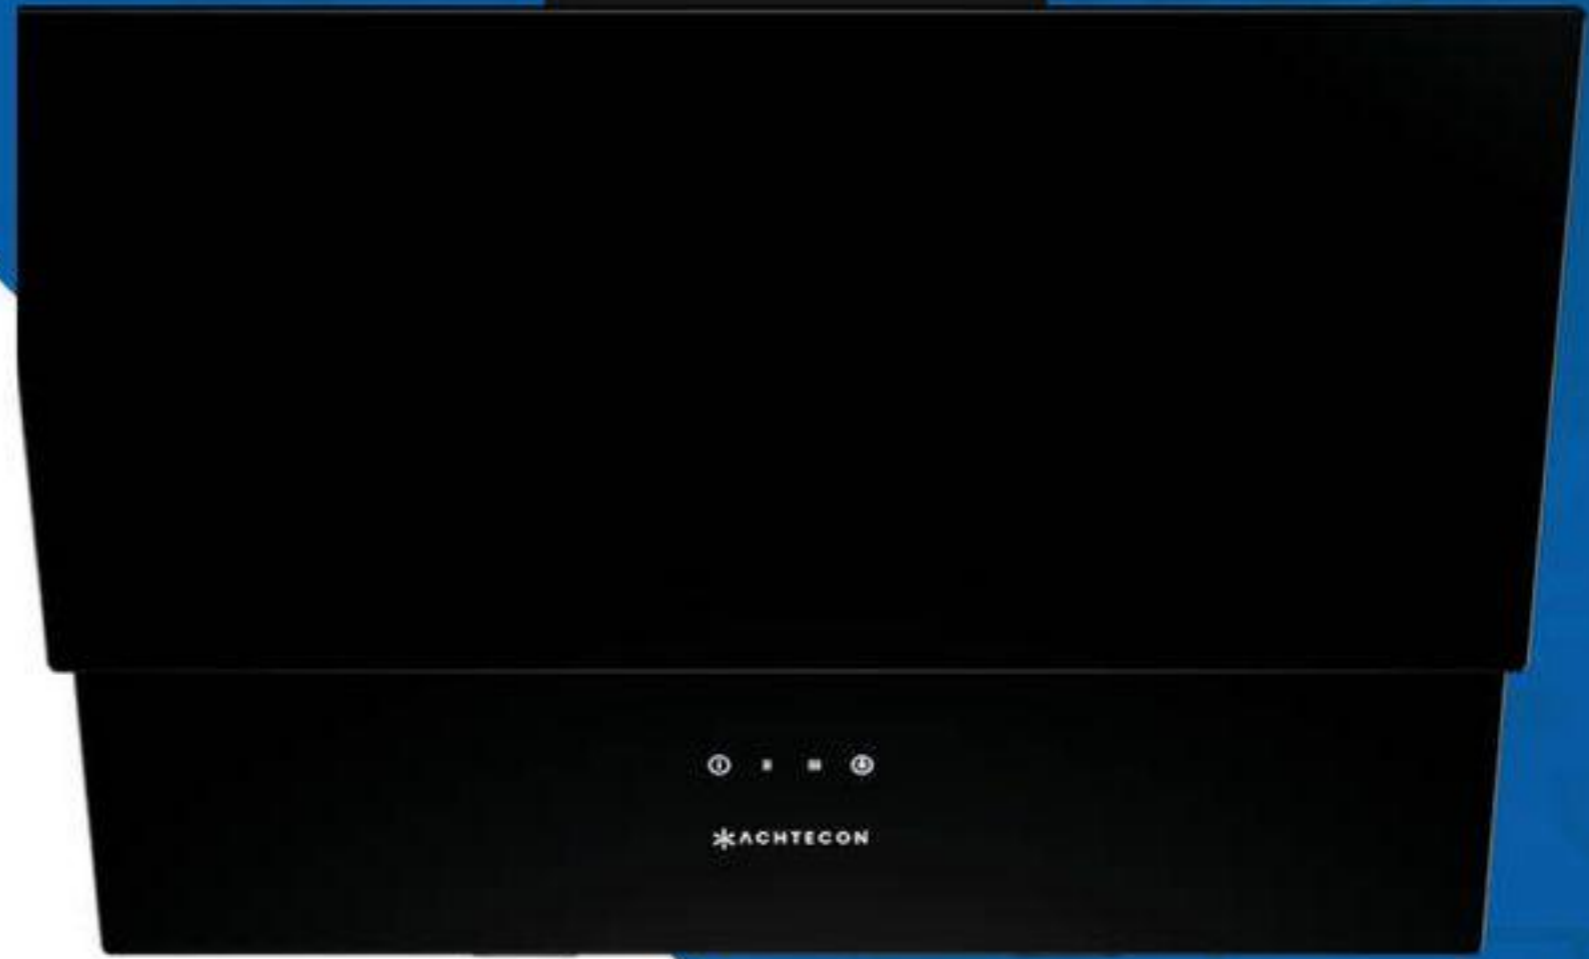

ACHTECON

PRODUCT INFORMATION

Model	AGW4016
Dimensions	60-90 cm
Filter	3 Layer Alu Filter
Air Outlet Size	Ø 120 mm
Control	Touch Control
No Return Valve	Yes
Telescopic Chimney	2X290 mm
Color	Black - White - Cream
Optional	Piston, Carbon Filters
Extras	M cavity. Full glass.