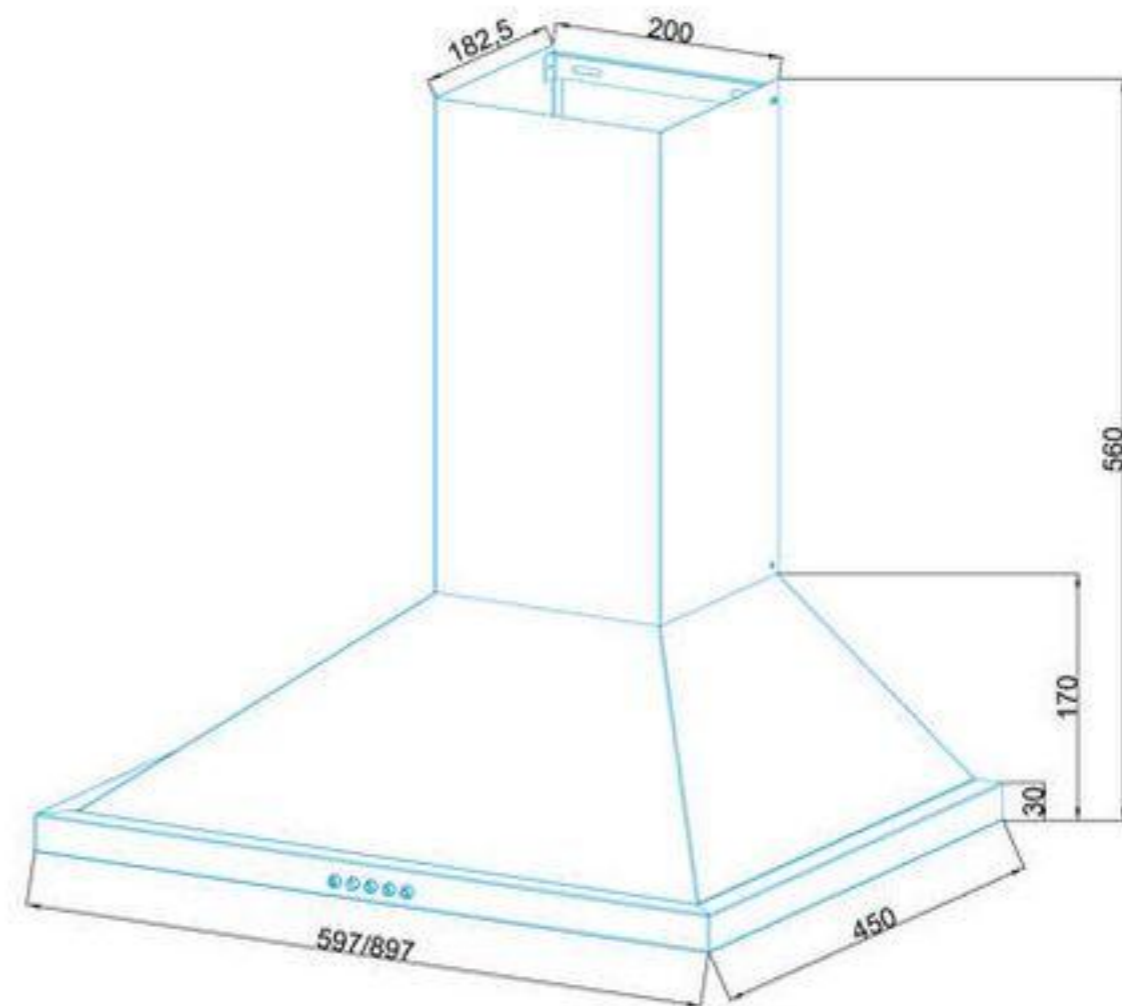

Model	AGT3030
Dimensions	60-90 cm
Filter	3 Layer Alu Filter
Air Outlet Size	Ø 120 mm
Control	Push Button Control
No Return Valve	Yes
Telescopic Chimney	1X390 mm
Color	Inox - Black - White - Cream
Optional	Carbon Filters, Buffle Filter