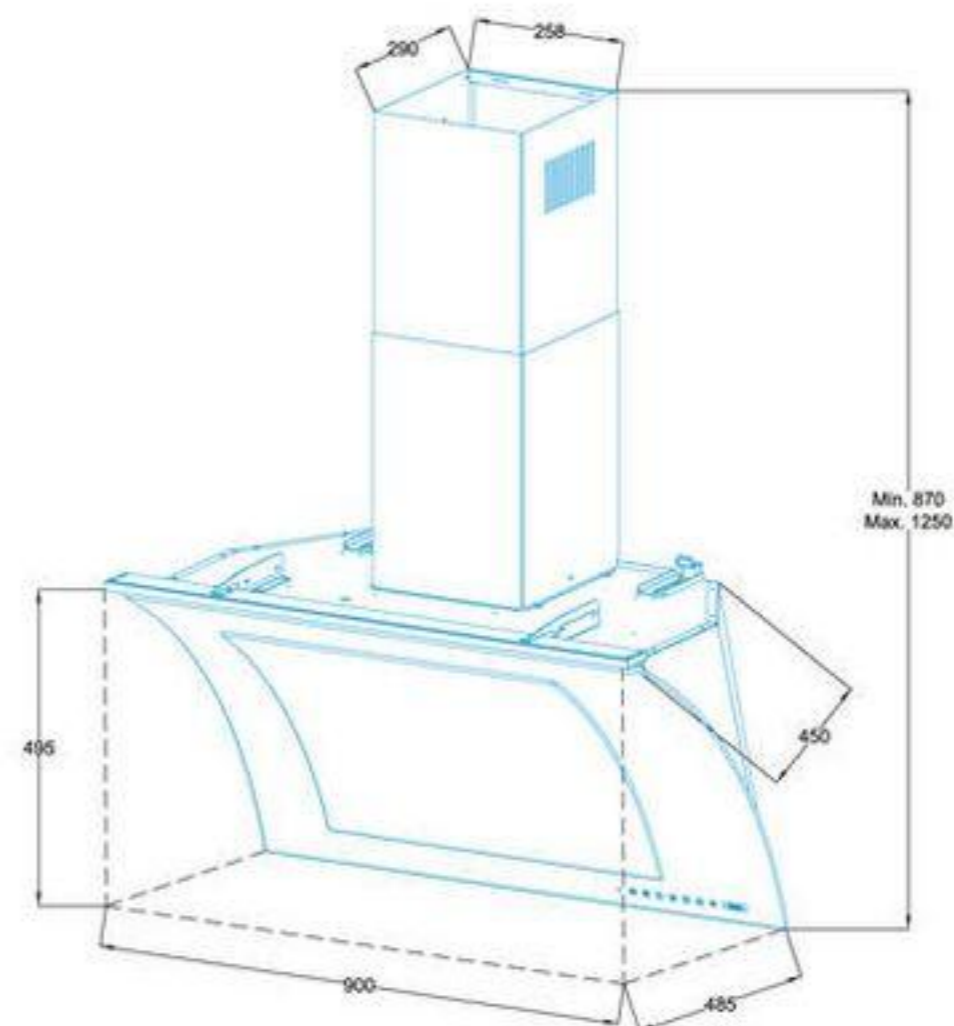

ACHTECON

PRODUCT INFORMATION

Model	AGW1001
Dimensions	90 cm
Filter	Metal Housing Alu Filter
Air Outlet Size	Ø 150/Ø 120 mm
Control	Slider
Piston	Yes
Color	Black and White
Optional	Remote Control, Carbon Filters
Extras	Automatic opening and closing. Patent pending super silent dual fan. XXL cavity for more stable and extra power suction. Power plus motor cabinet. metal fan cover. Easy mounting hanger design. Full face opening for filter change. Full glass with bevelled finish.

*ACHTECON

ACHTECON

PRODUCT INFORMATION

Model	AGW1002
Dimensions	90 cm
Filter	Metal Hausing Alu Filter
Air Outlet Size	Ø 150 / Ø 120 mm
Control	Touch Control
Piston	Yes
Telescopic Chimney	Yes
Color	Black and White
Optional	Remote Control, Carbon Filters
Extras	Patent pending super silent dual fan. XXL cavity for more stable and extra power suction. Power plus motor cabinet. Metal fan cover. Easy mounting hanger design.

*ACHTECON

ACHTECON

PRODUCT INFORMATION

Model	AGW1003
Dimensions	90 cm
Filter	4 Layer Alu Filter
Air Outlet Size	Ø 150 / Ø 120 mm
Control	Touch Control
No Return Valve	Yes
Telescopic Chimney	Yes
Color	Black and White
Optional	Remote Control, Carbon Filters,
Extras	High efficiency motor. XXL cavity for more stable and extra power suction. Easy mounting hanger design. Full glass