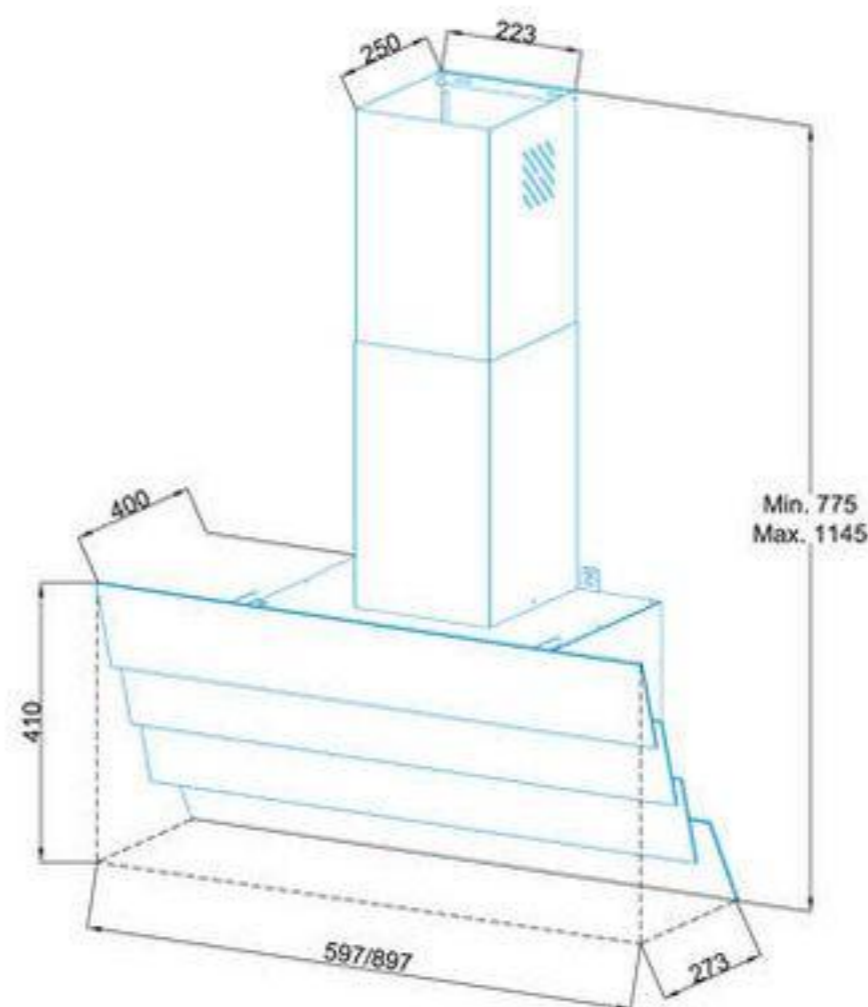

Model	AGW3011
Dimensions	60-90 cm
Filter	4 Layer Alu Filter
Air Outlet Size	Ø 150 / Ø 120 mm
Control	Touch Control With Display
No Return Valve	Yes
Saturation Filter Alarm	Yes
Telescopic Chimney	Yes
Color	Black/Brass - White/Grey - Cream/Brass
Optional	Remote Control, Carbon Filters, Piston
Extras	L cavity for more stable and extra power suction. Full glass.