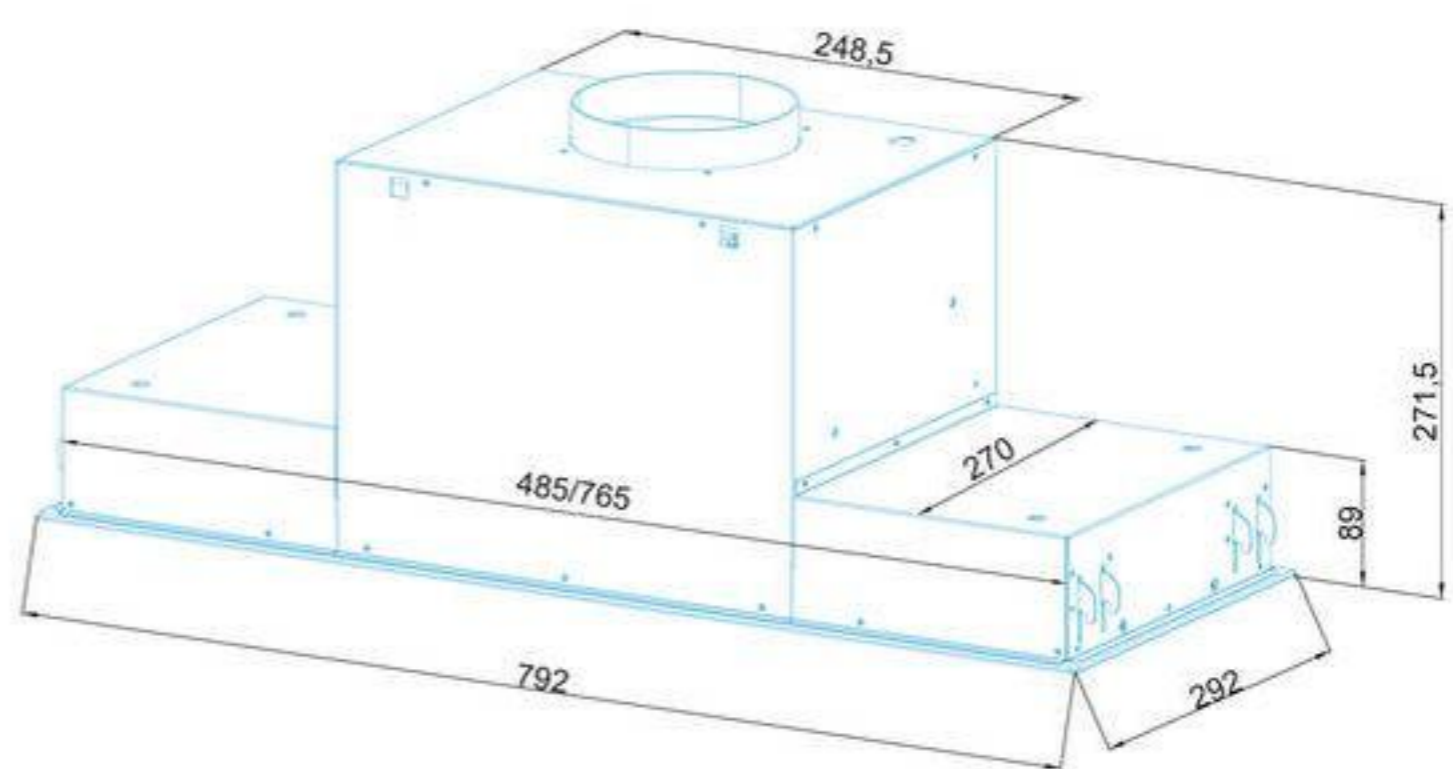

 ACHTECON

ACHTECON

PRODUCT INFORMATION

Model	AGB 2037
Dimensions	52/70/80 Cm
Filter	3 Layer Alluminium
Air Outlet Size	Ø150/120 Mm
Control	Touch Control
No Return Valve	Yes
Telescopic Chimney	No
Color	Inox - Black - White - Grey
Optionel	Carbon Filter
Extras	High Efficiency Motor Full Metal Panel And Flap

ACHTECON

PRODUCT INFORMATION

Model	AGB1031
Dimensions	52-82 cm
Filter	4 Layer Alu Filter
Air Outlet Size	Ø 150/Ø 120 mm
Control	Touch Control With Display
No Return Valve	Yes
Saturation Filter Alarm	Yes
Color	Black - White - Cream
Optional	Carbon Filters, Remote Control
Extras	High efficiency motor. Easy fix assembly system. Full glass.