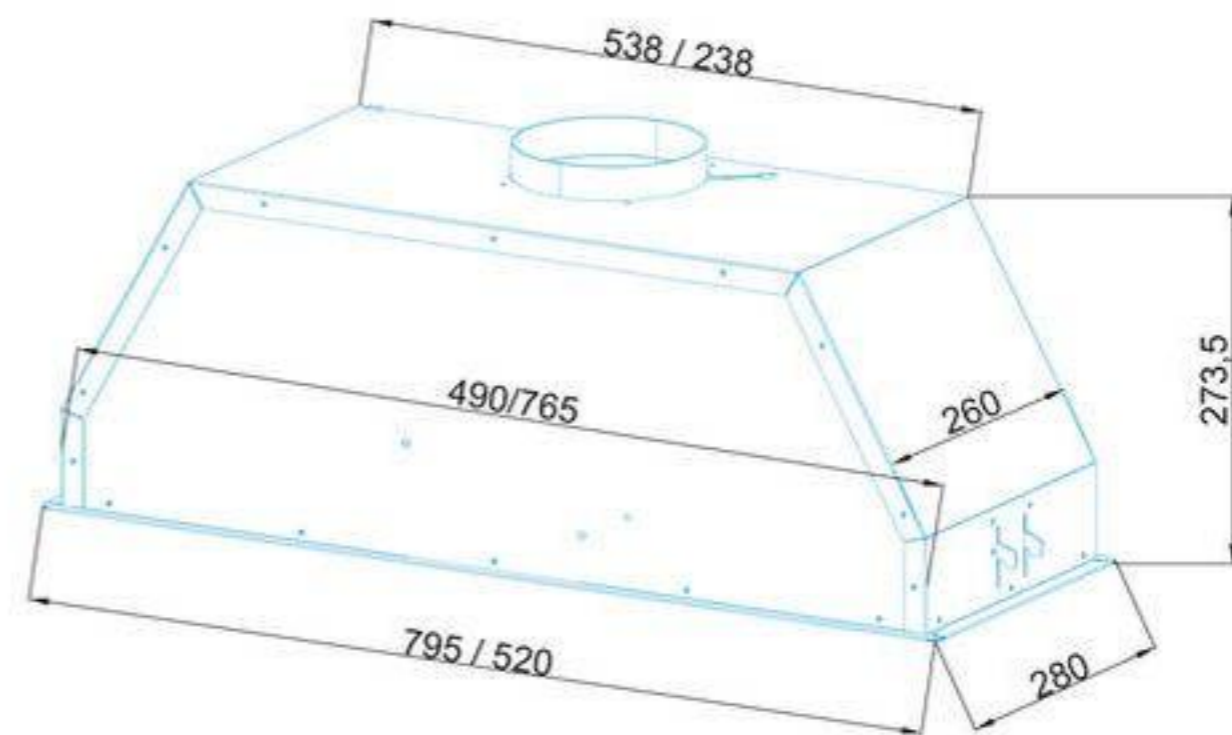

Model	AGB1032
Dimensions	52-82 cm
Filter	4 Layer Alu Filter
Air Outlet Size	Ø 150/Ø 120 mm
Control	Touch Control With Display
No Return Valve	Yes
Saturation Filter Alarm	Yes
Color	Black - White - Cream
Optional	Carbon Filters, Remote Control
Extras	High efficiency motor. Easy fix assembly system. Glass flap