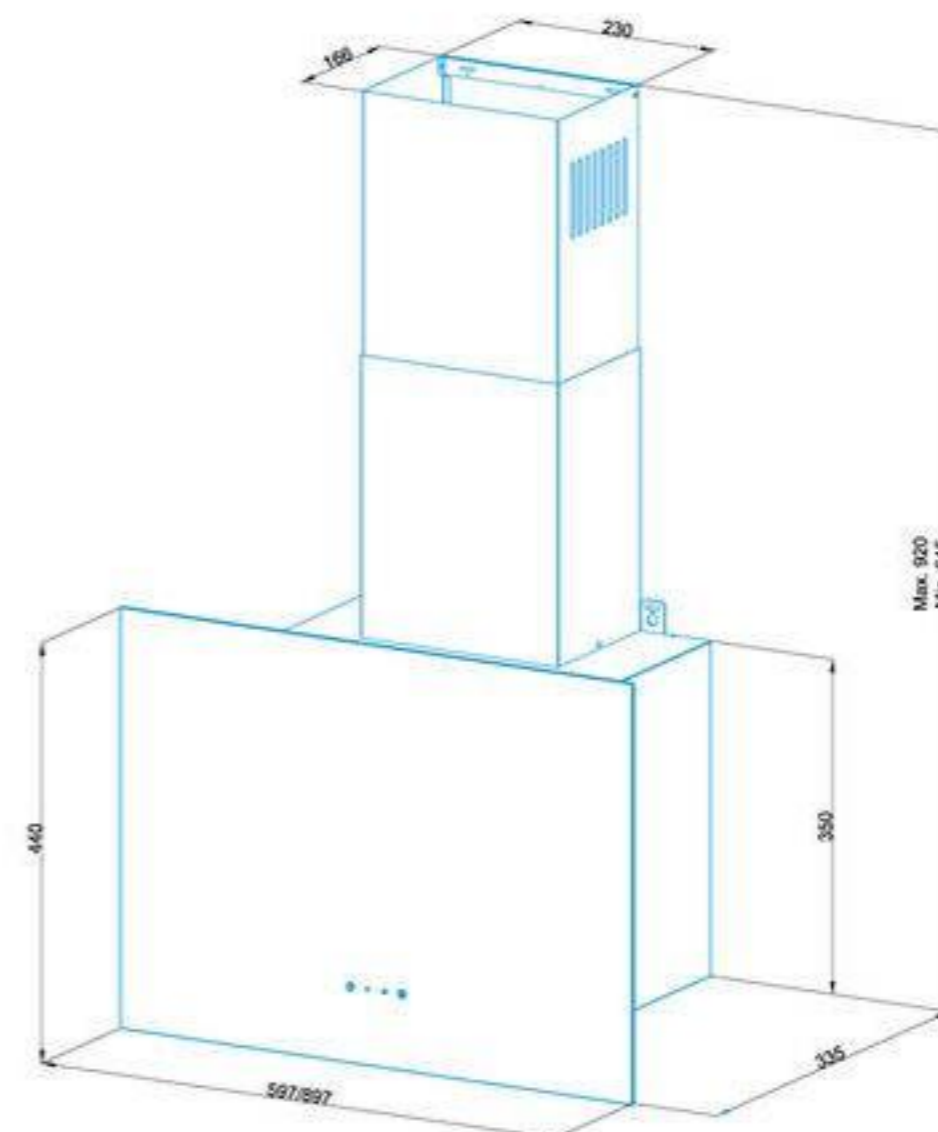

 ACHTECON

ACHTECON

PRODUCT INFORMATION

Model	AGW 4077
Dimensions	60/90 Cm
Filter	4 Layer Alluminium
Air Outlet Size	Ø150/120 Mm
Control	Touch Control
No Return Valve	Yes
Telescopic Chimney	290+290 Mm
Color	Grey - Black - Cream - White
Optionel	Carbon Filter, Painted Aluminyum Filter
Extras	High Efficirncy Motor Vertical Design