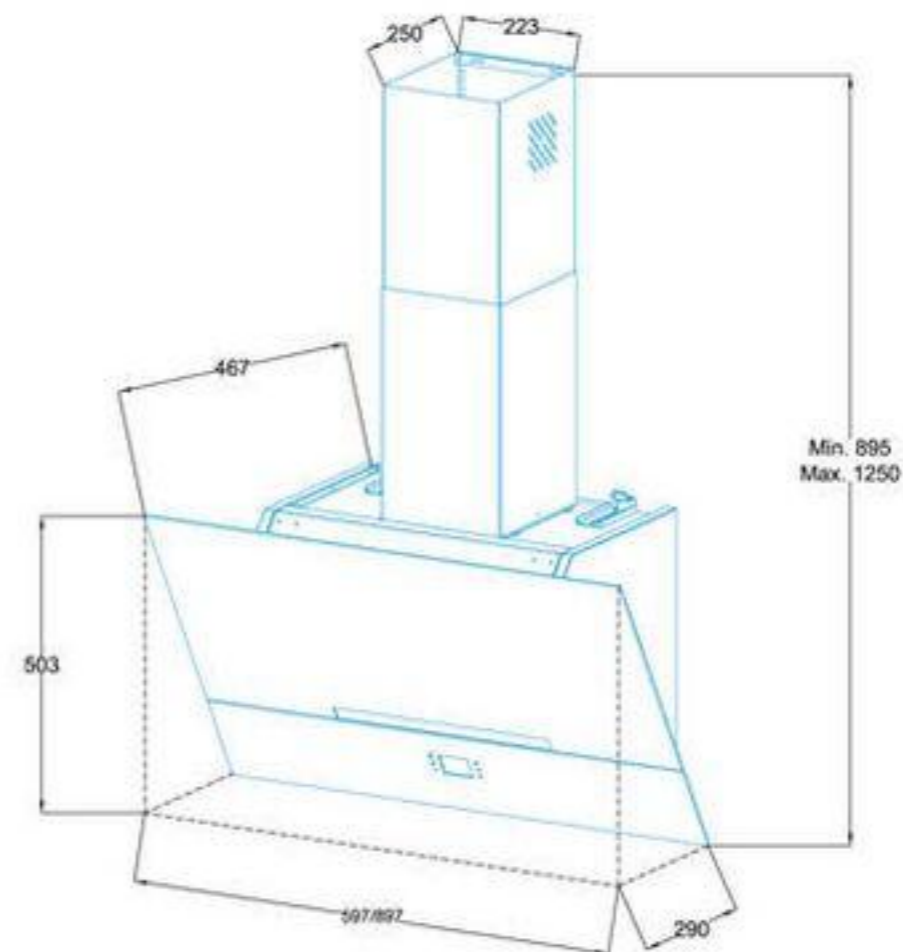

Model	AGW2007
Dimensions	60-90 cm
Filter	4 Layer Alu Filter
Air Outlet Size	Ø 150 / Ø 120 mm
Control	Touch Control With Color Tft Display + Sensor
Piston	Soft Close
No Return Valve	Yes
Telescopic Chimney	Yes
Saturaton Filter Alarm	Yes
Color	Black - White - Cream
Optional	Remote Control, Carbon Filters
Extras	High efficiency motor. Power plus motor cabinet. XL cavity for more stable and extra power suction. Full glass. Easy mounting hanger design.